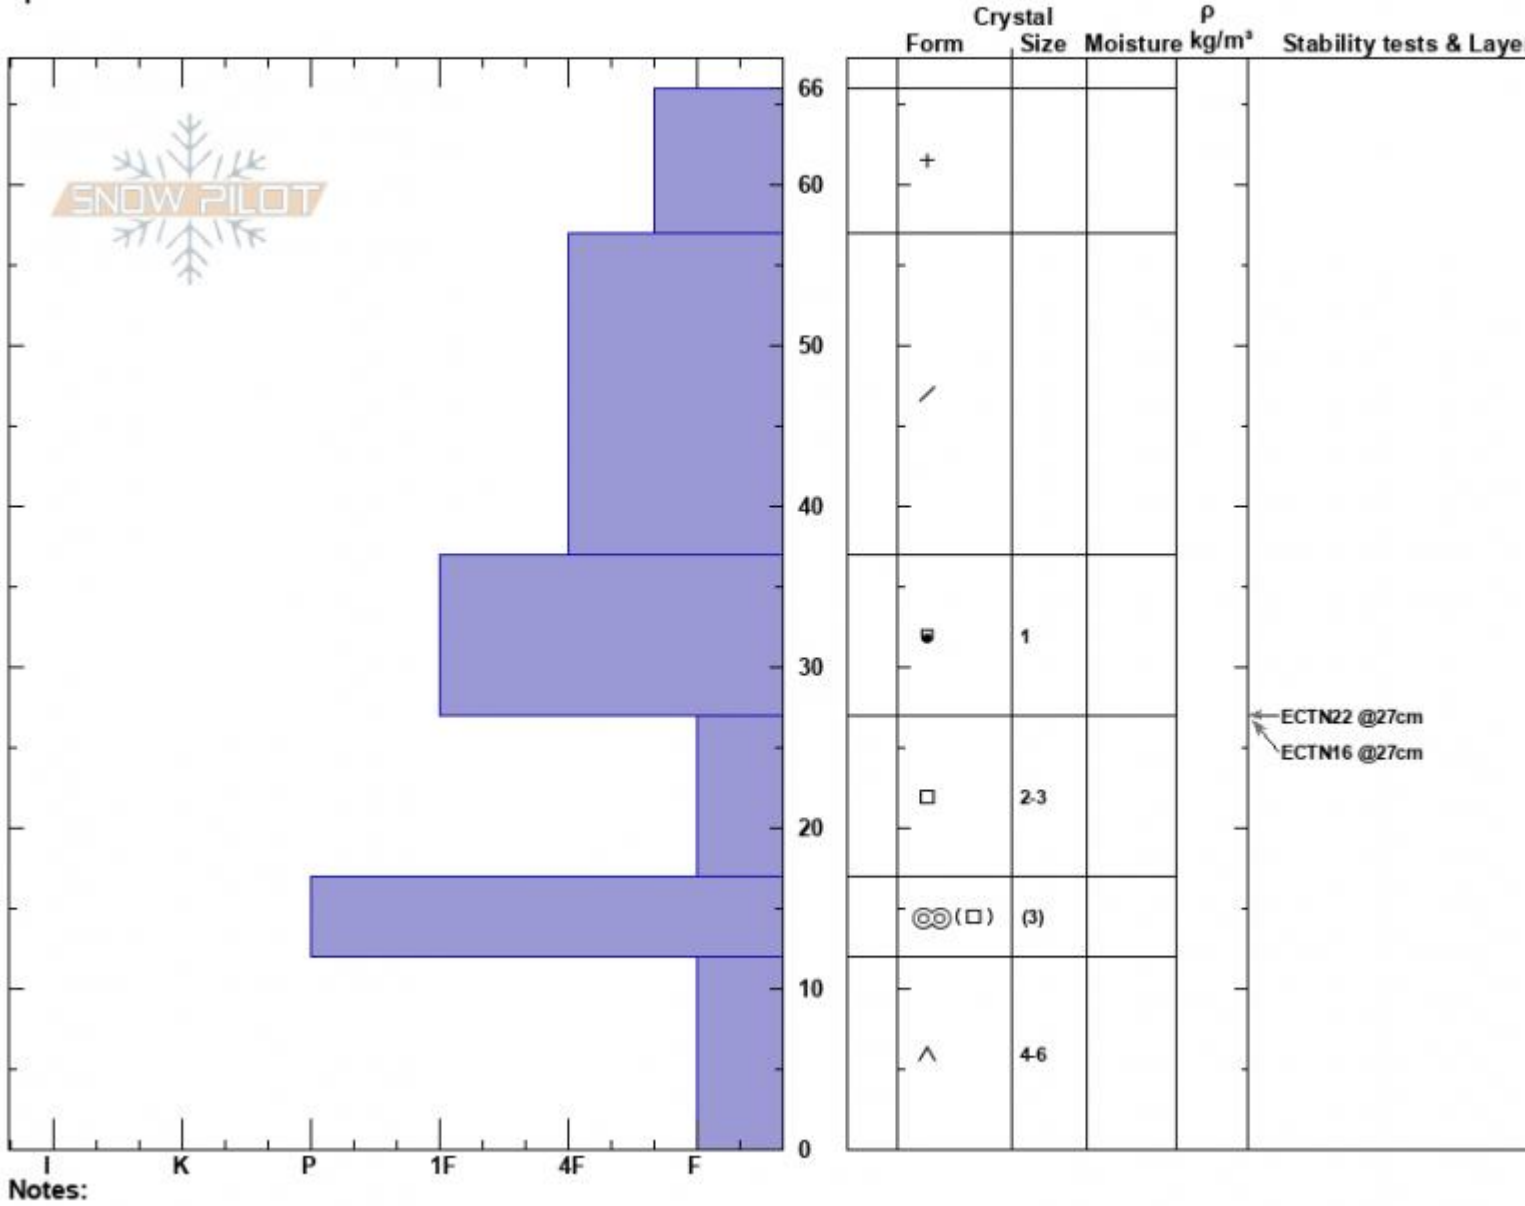

Refrigerator Chutes
 Bridger Range
 MT
 Elevation: 8000 ft
 Aspect: 37°
 Specifics:

Zach Peterson
 12/24/2023 - 10:30am
 Co-ord: 45.82945N, -110.93067W
 Slope Angle: 30°
 Wind Loading: no

Stability: Fair
 Air Temperature:
 Sky Cover: CLR
 Precipitation: NO
 Wind: SW Light Breeze

HS:66
 Layer Notes:
 27-17cm: Problematic layer

Advisory Region
 Bridger Range
 Longitude
 -110.93W
 Latitude
 45.83N
 Bridger Range, 2023-12-24