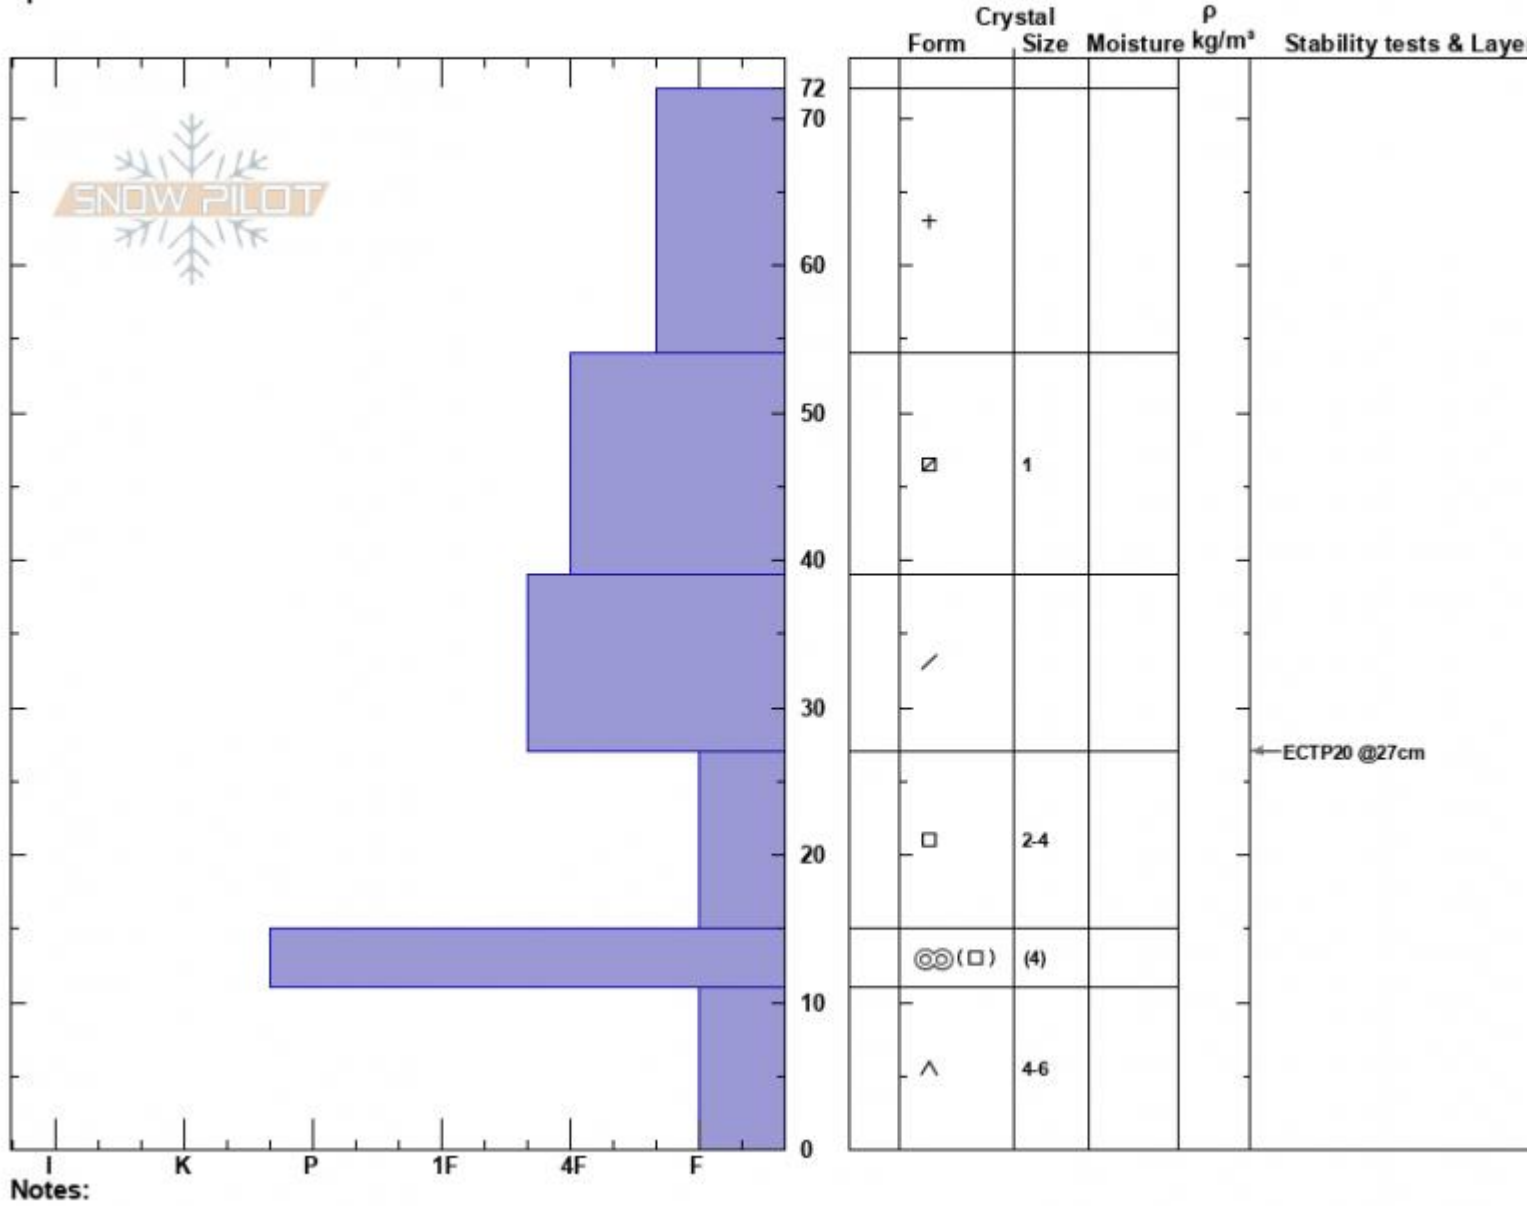

Upper Ramp
 Bridger Range
 MT
 Elevation: 8500 ft
 Aspect: 45°
 Specifics:

Zach Peterson
 12/24/2023 - 11:45am
 Co-ord: 45.82760N, -110.93225W
 Slope Angle: 25°
 Wind Loading: no

Stability: Fair
 Air Temperature:
 Sky Cover: CLR
 Precipitation: NO
 Wind: SW Moderate

HS:72 **Layer Notes:**
 27-15cm: Problematic layer

Advisory Region
 Bridger Range
 Longitude
 -110.93W
 Latitude
 45.83N
 Bridger Range, 2023-12-24