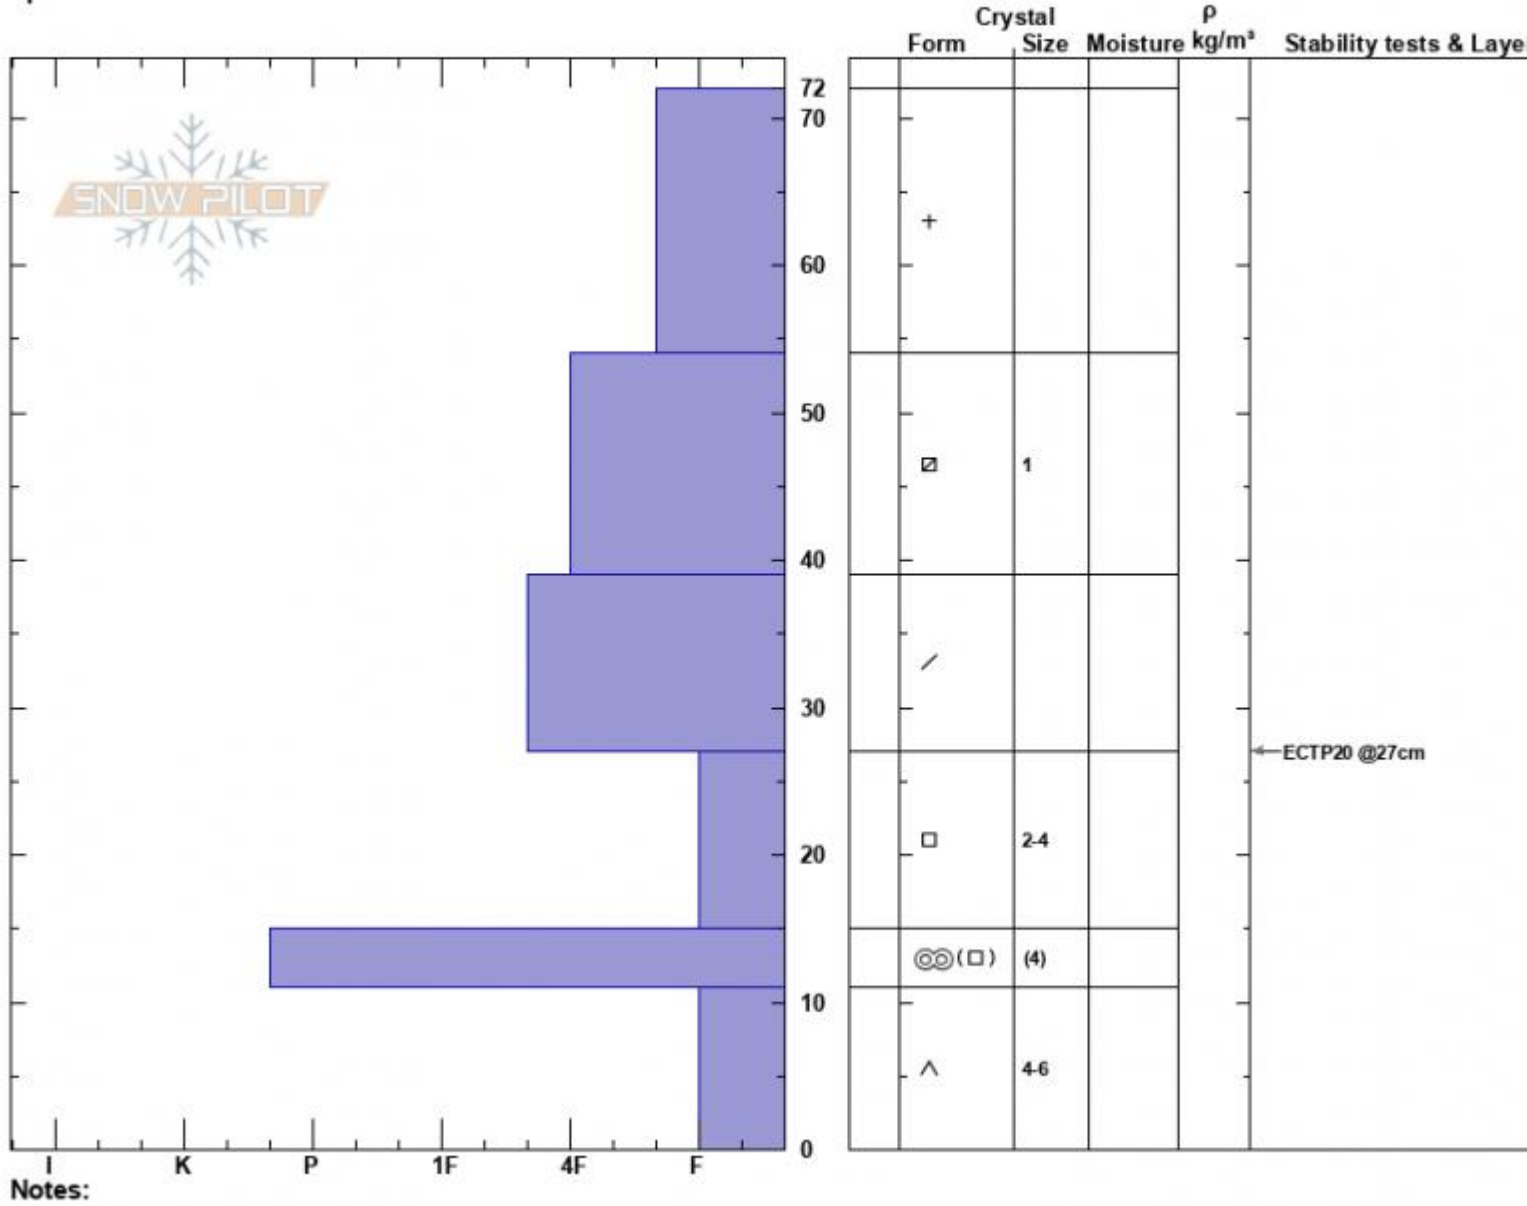

Upper Ramp  
 Bridger Range  
 MT  
 Elevation: 8500 ft  
 Aspect: 45°  
 Specifics:

Zach Peterson  
 12/24/2023 - 11:45am  
 Co-ord: 45.82760N, -110.93225W  
 Slope Angle: 25°  
 Wind Loading: no

Stability: Fair  
 Air Temperature:  
 Sky Cover: CLR  
 Precipitation: NO  
 Wind: SW Moderate

HS:72  
 Layer Notes:  
 27-15cm: Problematic layer

Advisory Region  
 Bridger Range  
 Longitude  
 -110.93W  
 Latitude  
 45.83N  
 Bridger Range, 2023-12-24