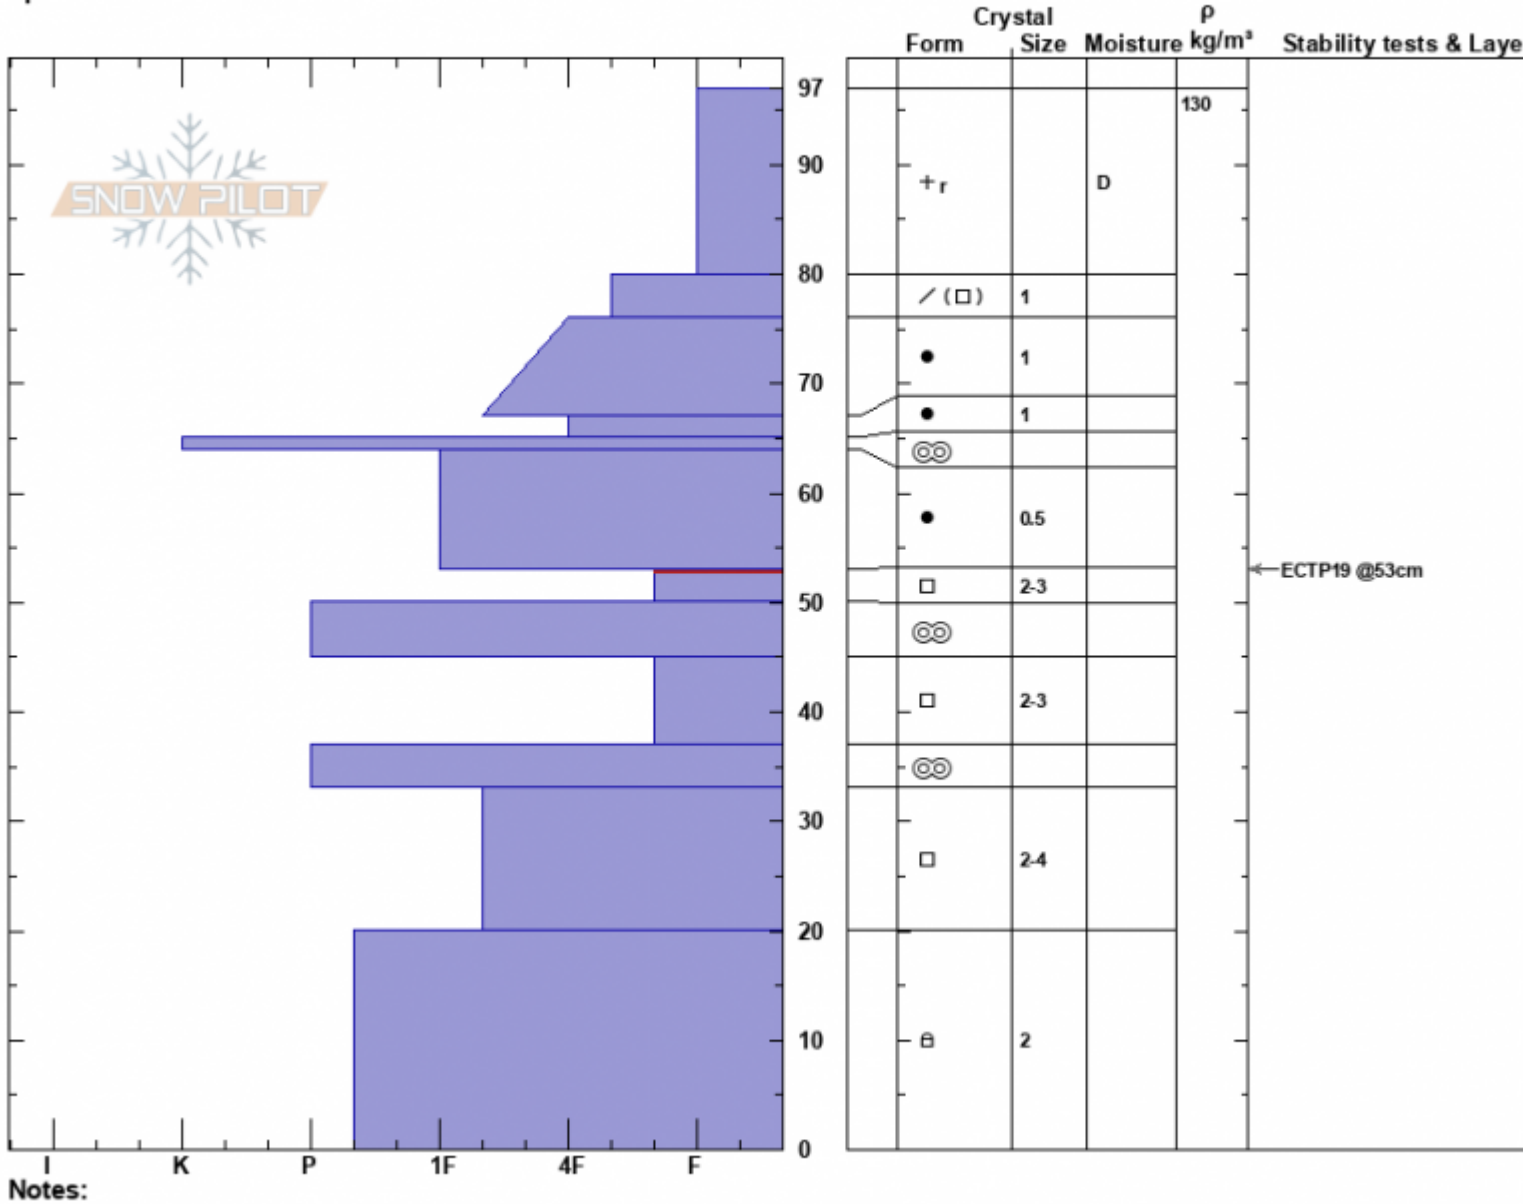

Sawtellr Rd Switchback
 Centennial Range
 MT
 Elevation: 9100 ft
 Aspect: 220°
 Specifics:

Doug Chabot-Admin
 12/23/2023 - 12:20pm
 Co-ord: 44.55951N, -111.44660W
 Slope Angle: 15°
 Wind Loading: no

Stability: Fair
 Air Temperature:
 Sky Cover: OVC
 Precipitation: S-1
 Wind: NW Moderate

HS:97
 Layer Notes:
 53-50cm: Problematic layer

Notes:
 Advisory Region
 Island Park
 Longitude
 -111.44W
 Latitude
 44.56N
 Island Park, 2023-12-25