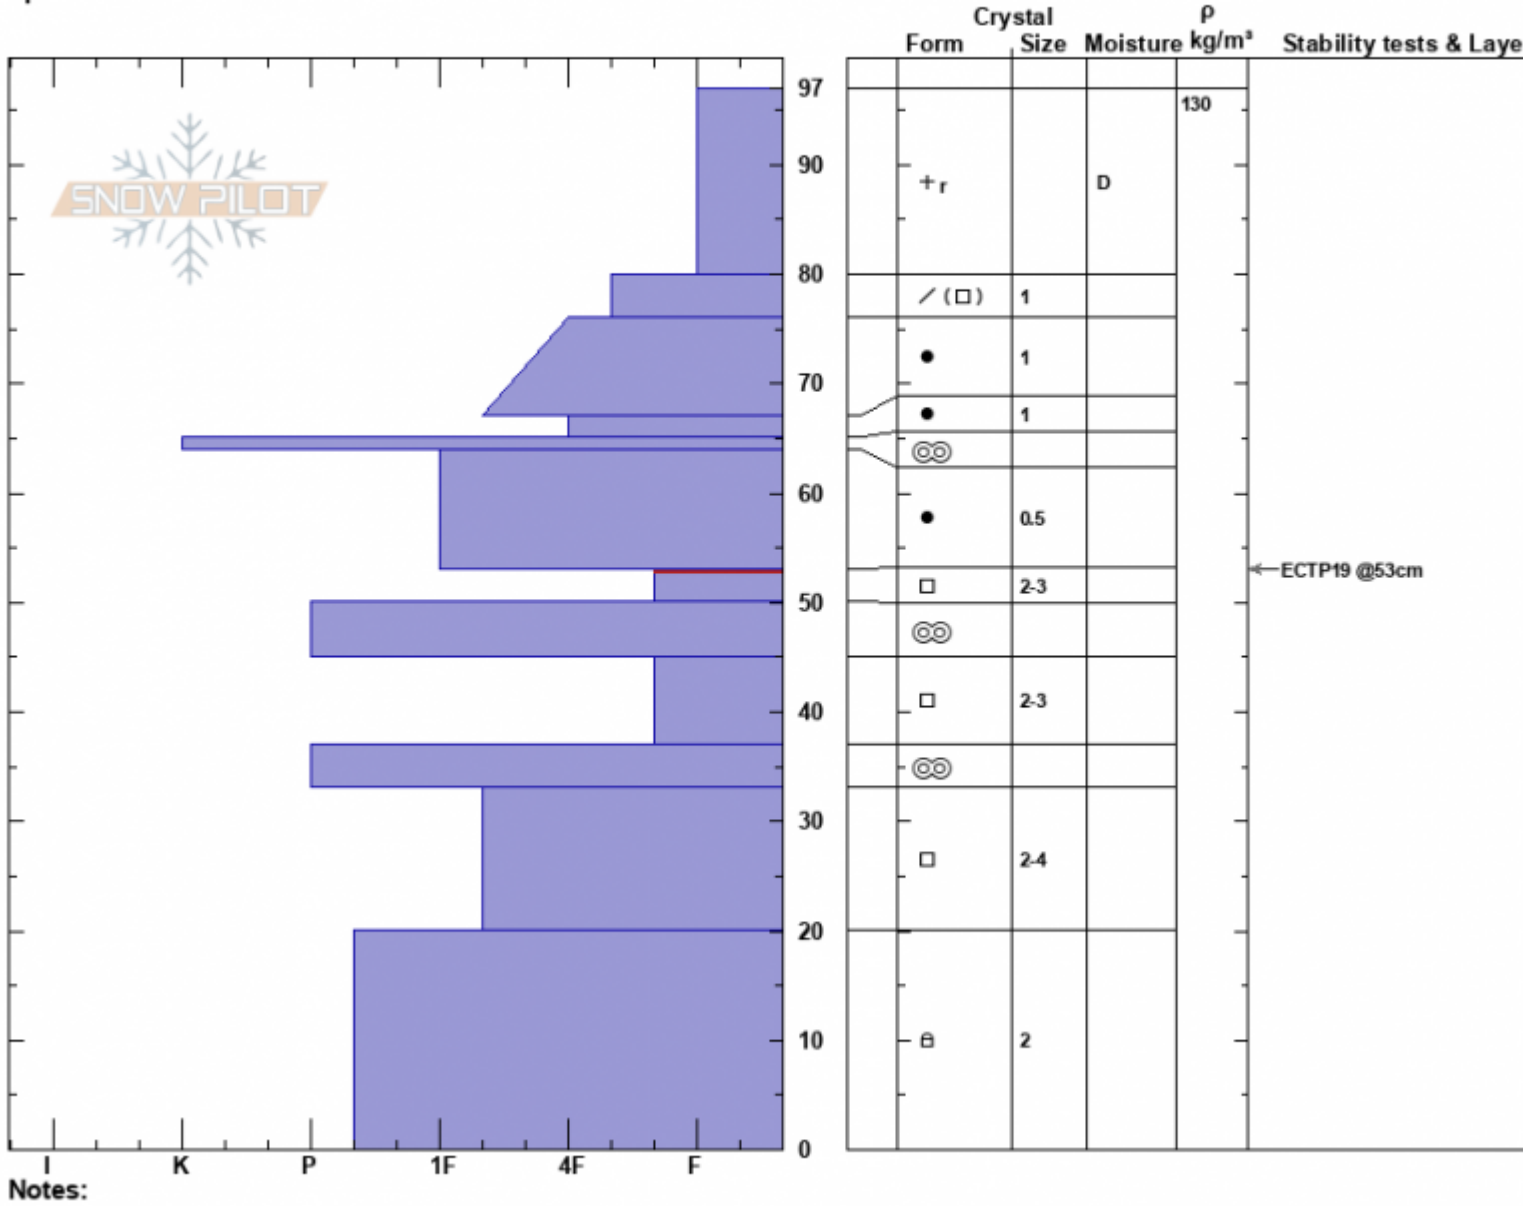

Sawtellr Rd Switchback  
 Centennial Range  
 MT  
 Elevation: 9100 ft  
 Aspect: 220°  
 Specifics:

Doug Chabot-Admin  
 12/23/2023 - 12:20pm  
 Co-ord: 44.55951N, -111.44660W  
 Slope Angle: 15°  
 Wind Loading: no

Stability: Fair  
 Air Temperature:  
 Sky Cover: OVC  
 Precipitation: S-1  
 Wind: NW Moderate

HS:97  
 Layer Notes:  
 53-50cm: Problematic layer

Advisory Region  
 Island Park  
 Longitude  
 -111.44W  
 Latitude  
 44.56N  
 Island Park, 2023-12-25