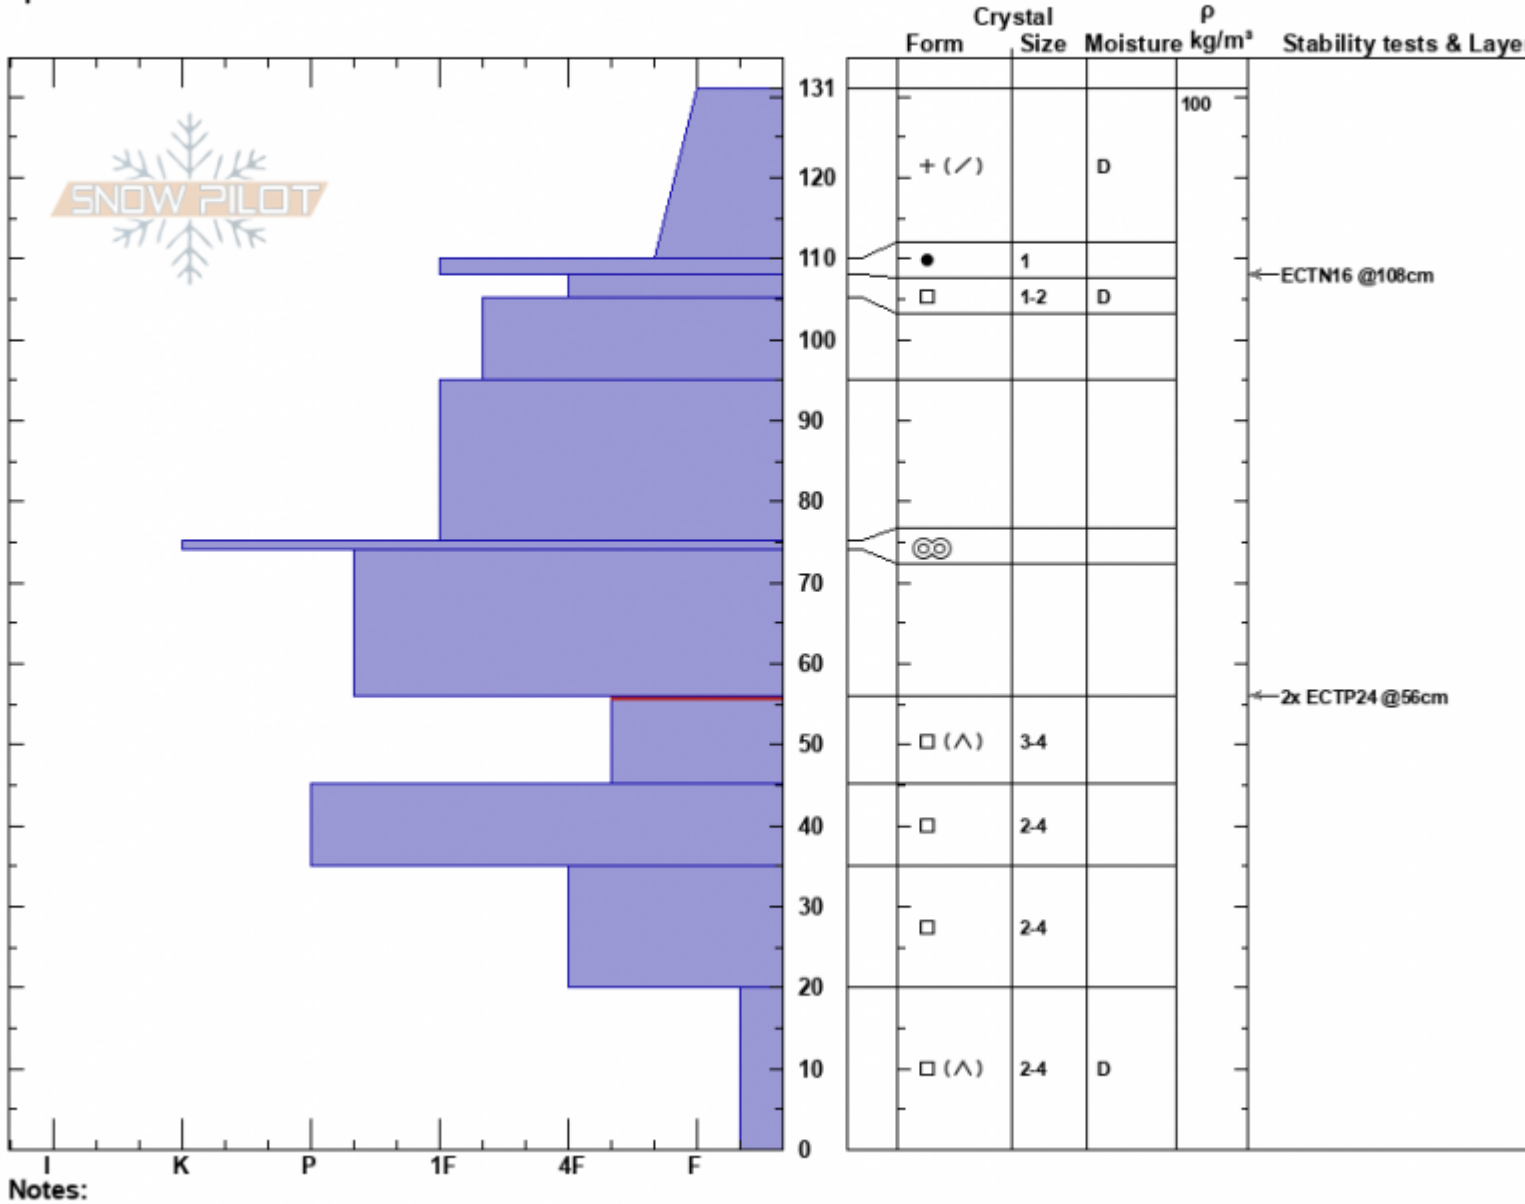

Sawtelle Rd Comice
 Centennial Range
 MT
 Elevation: 9100 ft
 Aspect: 70°
 Specifics:

Doug Chabot-Admin
 12/23/2023 - 11:50am
 Co-ord: 44.55866N, -111.44647W
 Slope Angle: 28°
 Wind Loading: yes

Stability: Fair
 Air Temperature: -10°C
 Sky Cover: OVC
 Precipitation: S1
 Wind: NW Moderate

HS:131 Layer Notes:
 56-45cm: Problematic layer

Advisory Region
 Island Park
 Longitude
 -111.44W
 Latitude
 44.56N
 Island Park, 2023-12-25