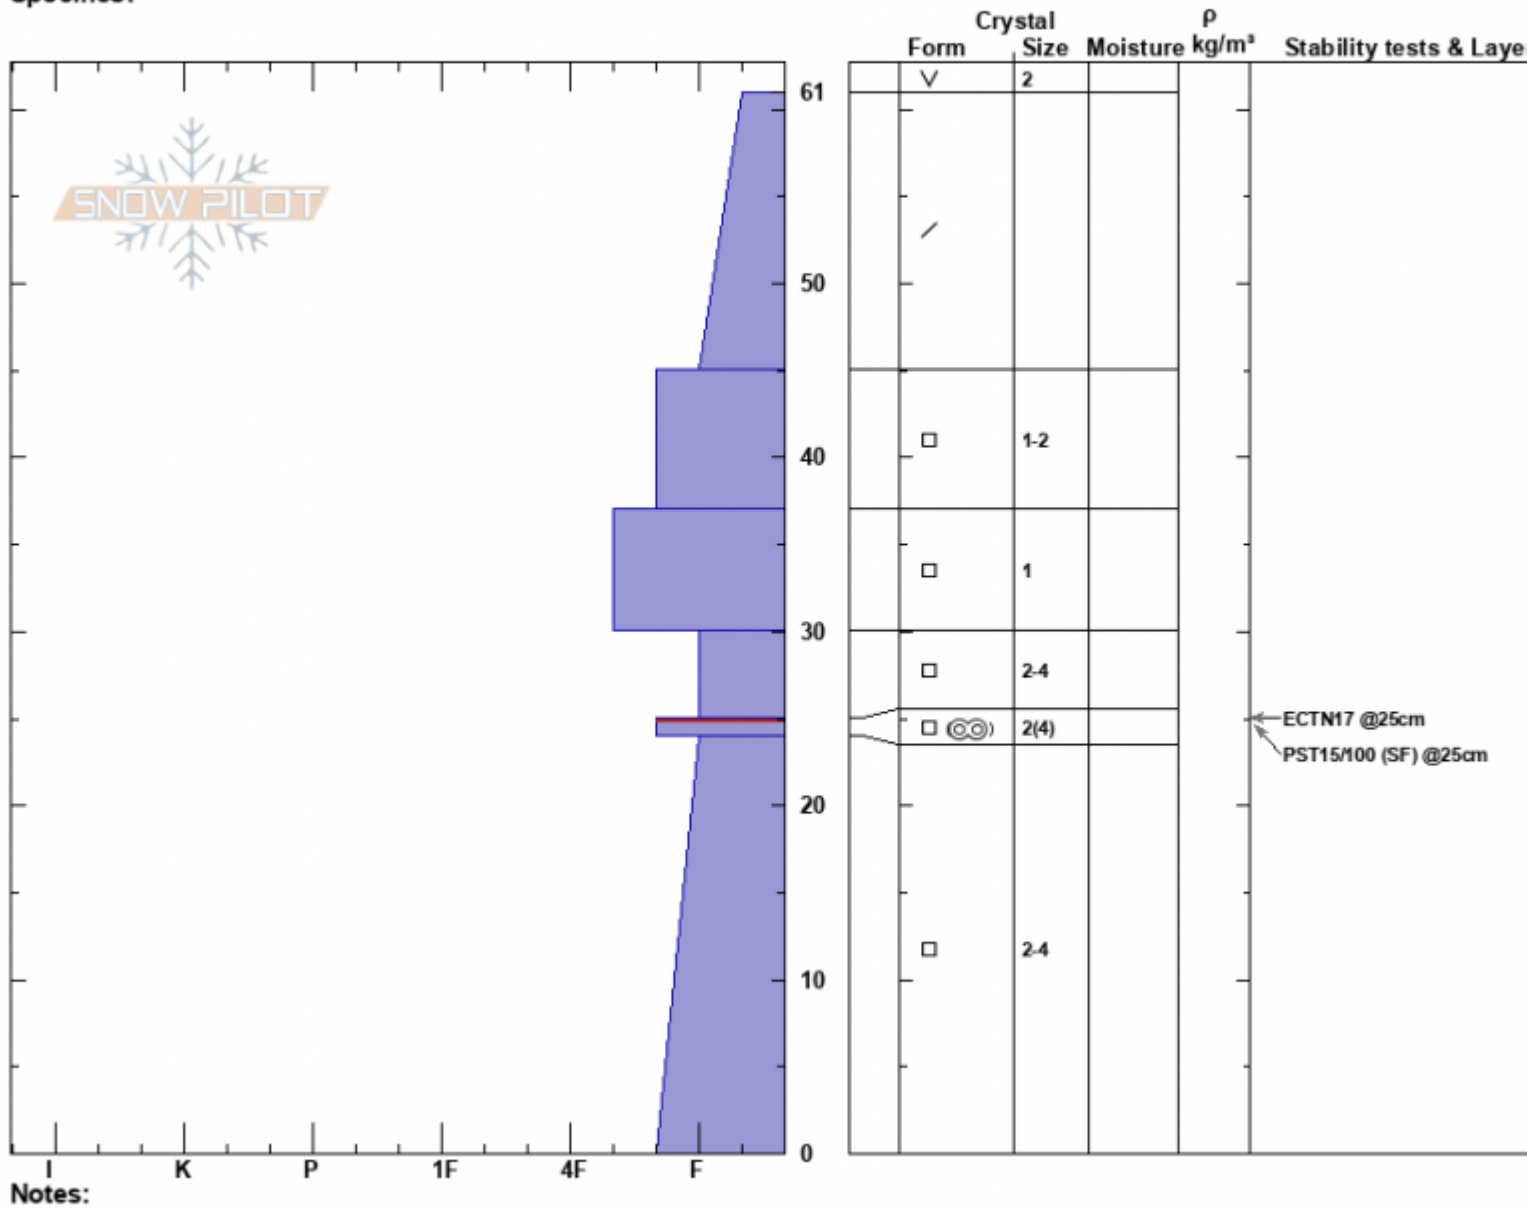

Pika Point
 Madison Range-S
 MT
 Elevation: 9450 ft
 Aspect: 120°
 Specifics:

Doug Chabot-Admin
 12/27/2023 - 11:15am
 Co-ord: 44.97614N, -111.31316W
 Slope Angle: 22°
 Wind Loading:

Stability: Good
 Air Temperature:
 Sky Cover: CLR
 Precipitation: NO
 Wind:

HS:61
 Layer Notes:
 25-24cm: Problematic layer

Advisory Region
 Southern Madison
 Longitude
 -111.31W
 Latitude
 44.97N
 Southern Madison, 2023-12-28