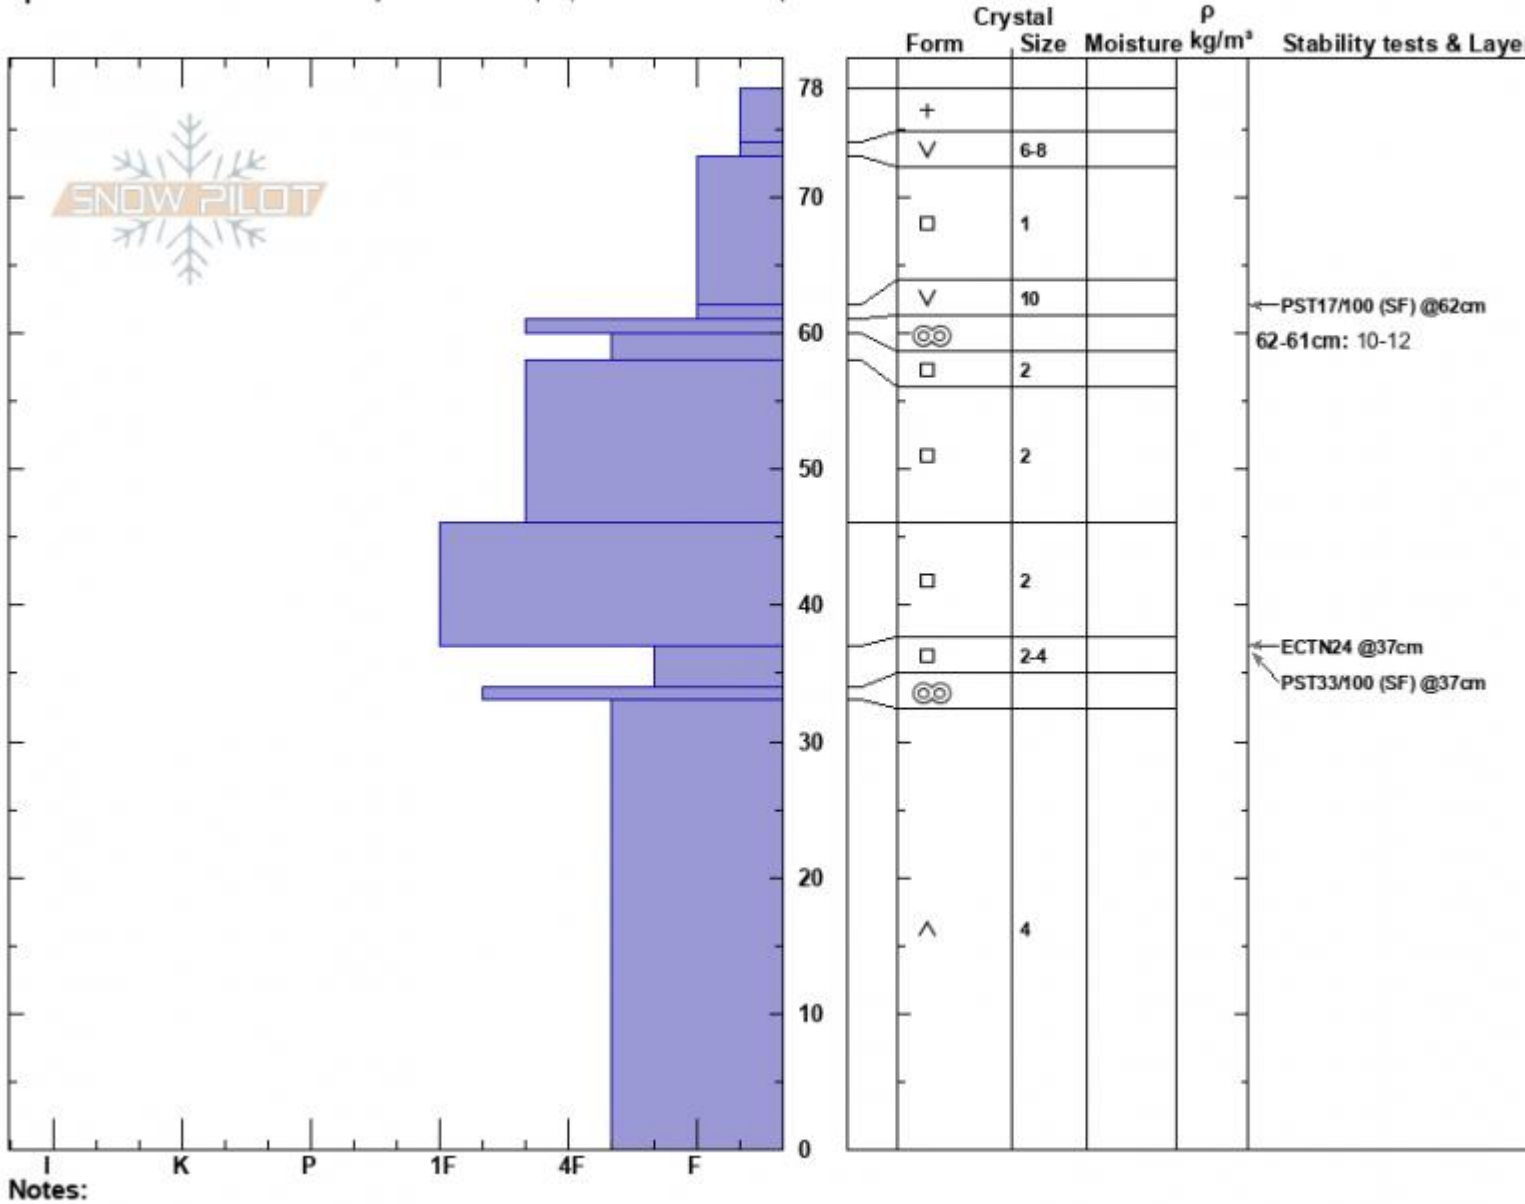

1st Yellow Mule
 Madison Range-N
 MT
 Elevation: 9400 ft
 Aspect: 333°
 Specifics: Recent avalanche activity on different slopes; We snowmobiled slope

Zach Peterson
 01/06/2024 - 11:00am
 Co-ord: 45.17381N, -111.39343W
 Slope Angle: 12°
 Wind Loading: previous

Stability: Good
 Air Temperature:
 Sky Cover: OVC
 Precipitation: NO
 Wind: SW Calm

HS:78
 Layer Notes:
 62-61cm: 10-12
 37-34cm: Problematic layer

Advisory Region
 Northern Madison
 Longitude
 -111.38W
 Latitude
 45.17N
 Northern Madison, 2024-01-06