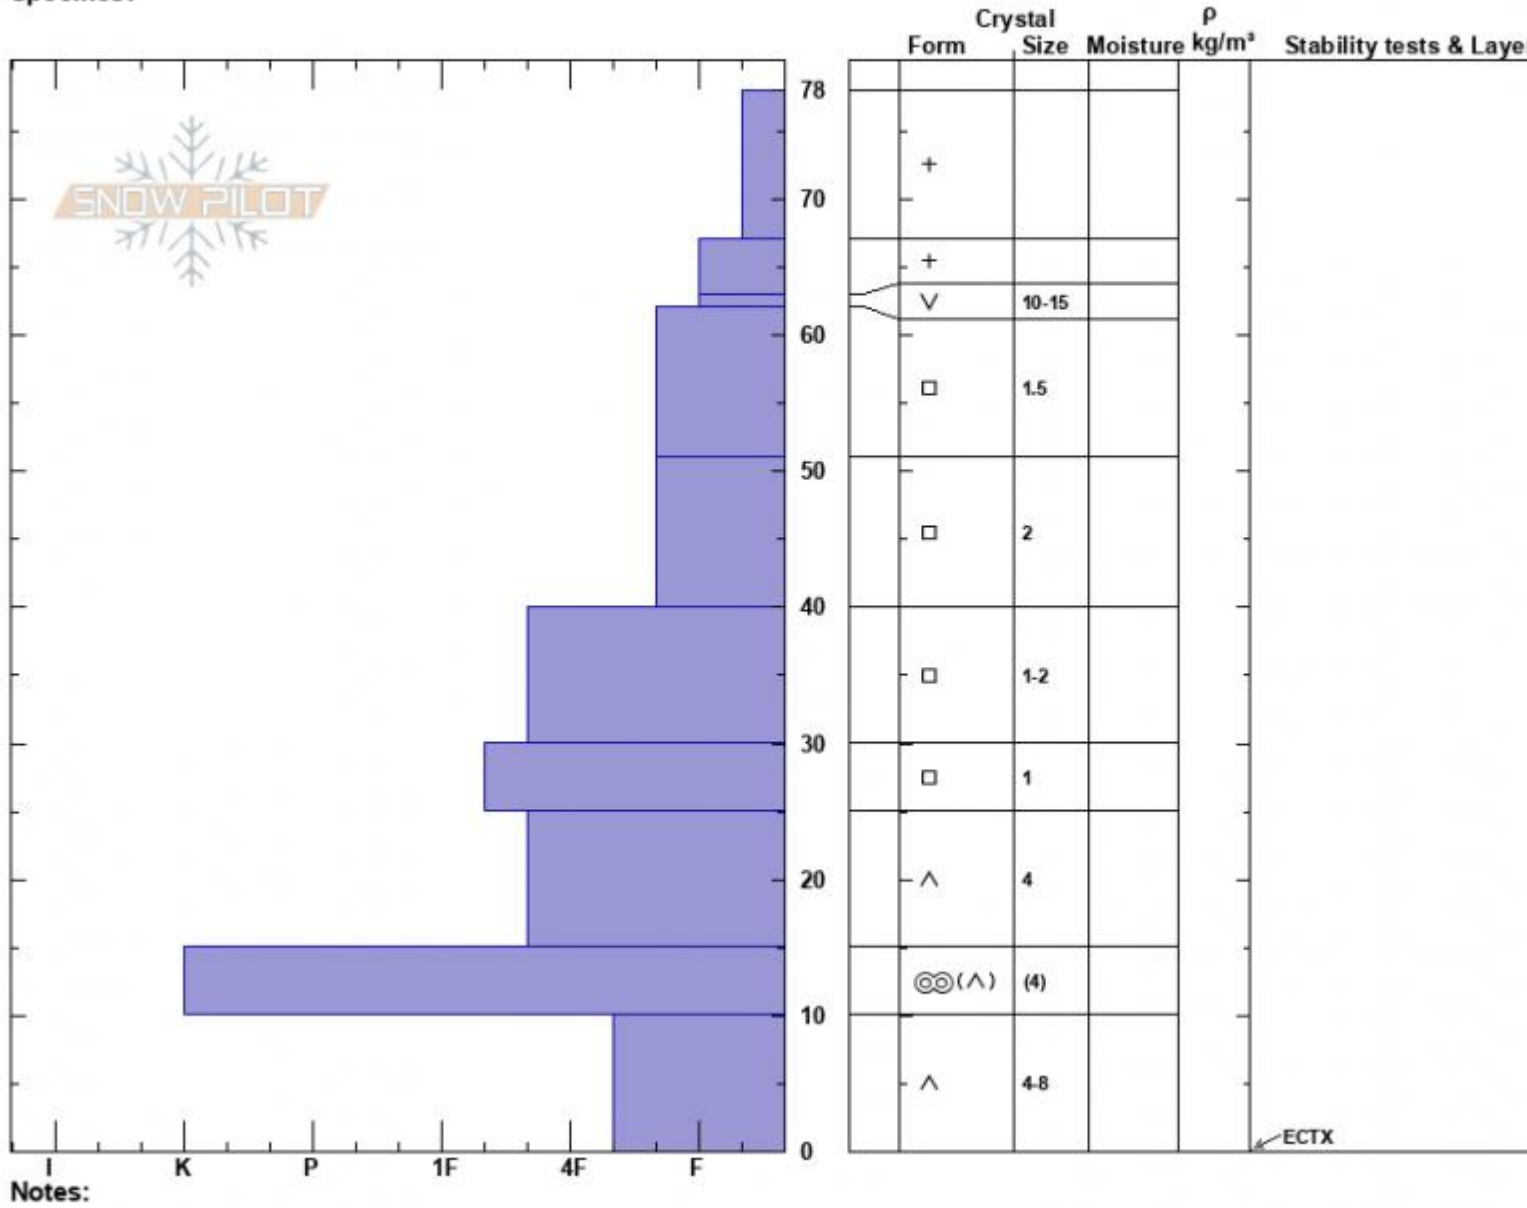

Lazy Susan
 Bridger Range
 MT
 Elevation: 8470 ft
 Aspect: 77°
 Specifics:

Zach Peterson
 01/07/2024 - 12:00pm
 Co-ord: 44.82683N, -110.93189W
 Slope Angle: 18°
 Wind Loading: no

Stability: Good
 Air Temperature:
 Sky Cover: OVC
 Precipitation: S2
 Wind: W Calm

HS:78
 PF:65
 Layer Notes:
 63-62cm: Problematic layer

Advisory Region
 Bridger Range
 Longitude
 -110.93W
 Latitude
 45.83N
 Bridger Range, 2024-01-07