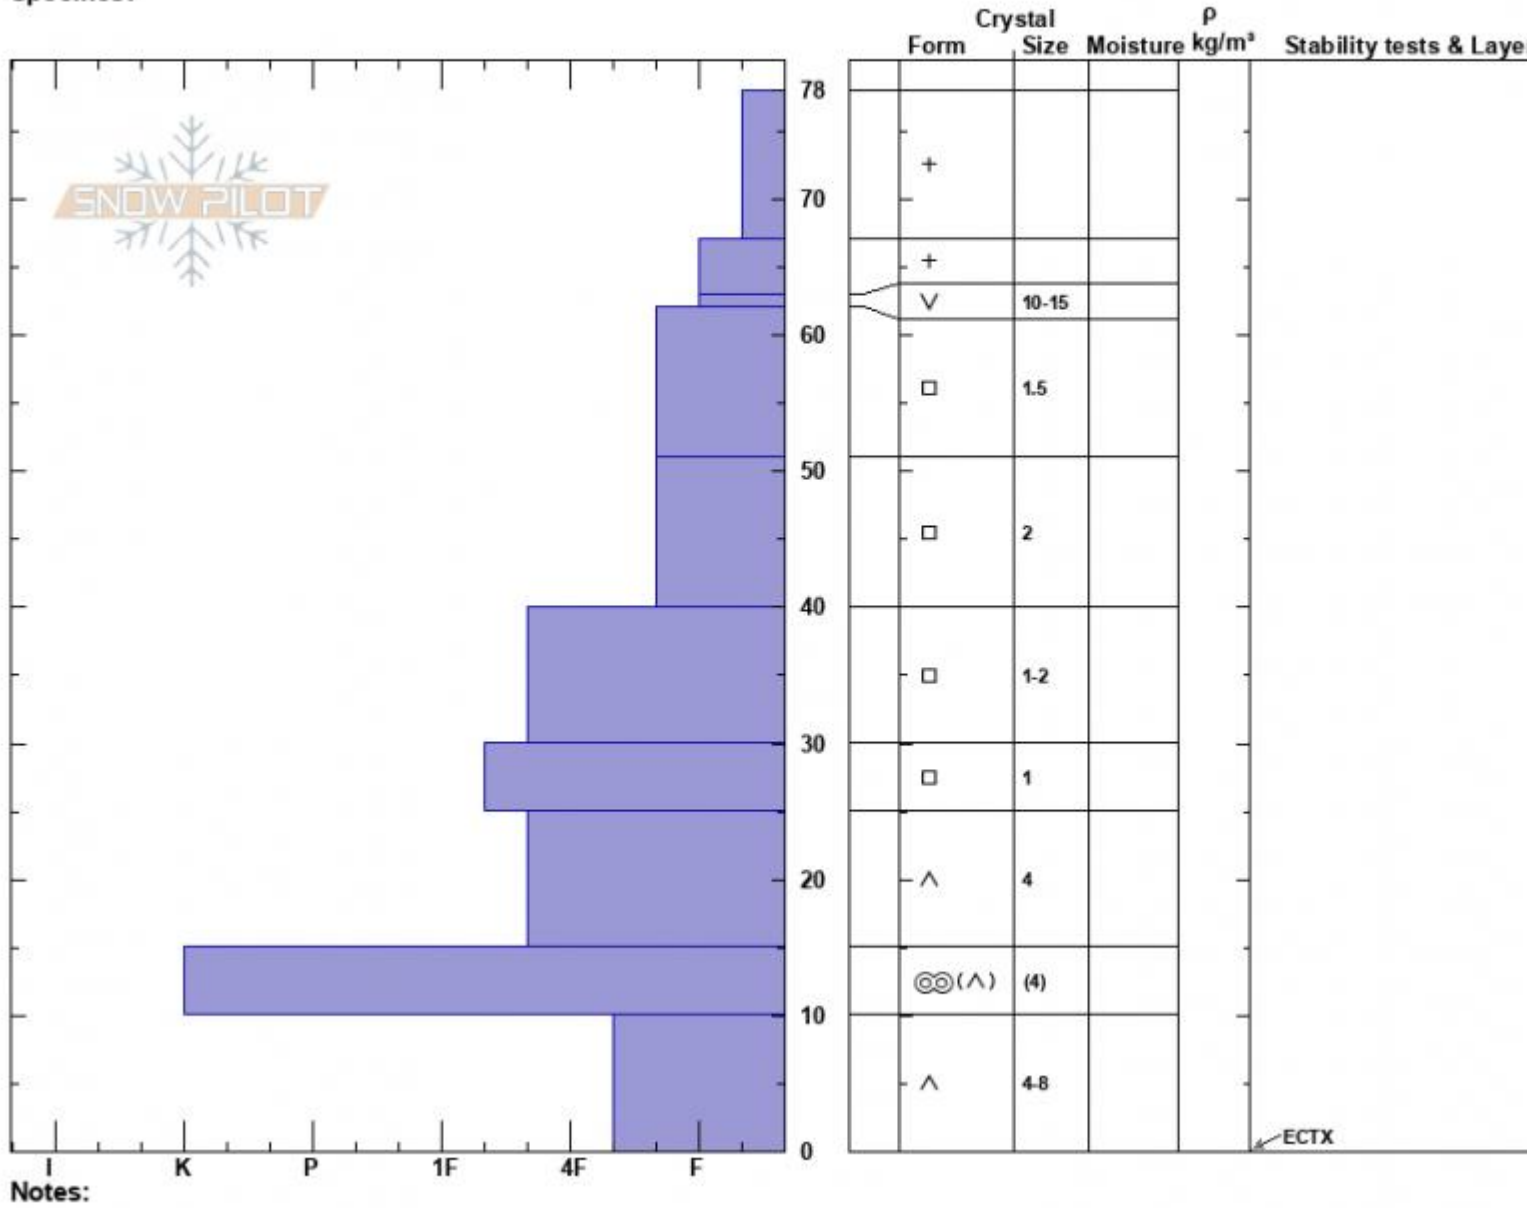

Lazy Susan  
 Bridger Range  
 MT  
 Elevation: 8470 ft  
 Aspect: 77°  
 Specifics:

Zach Peterson  
 01/07/2024 - 12:00pm  
 Co-ord: 44.82683N, -110.93189W  
 Slope Angle: 18°  
 Wind Loading: no

Stability: Good  
 Air Temperature:  
 Sky Cover: OVC  
 Precipitation: S2  
 Wind: W Calm

HS:78  
 PF:65  
 Layer Notes:  
 63-62cm:Problematic layer

Advisory Region  
 Bridger Range  
 Longitude  
 -110.93W  
 Latitude  
 45.83N  
 Bridger Range, 2024-01-07