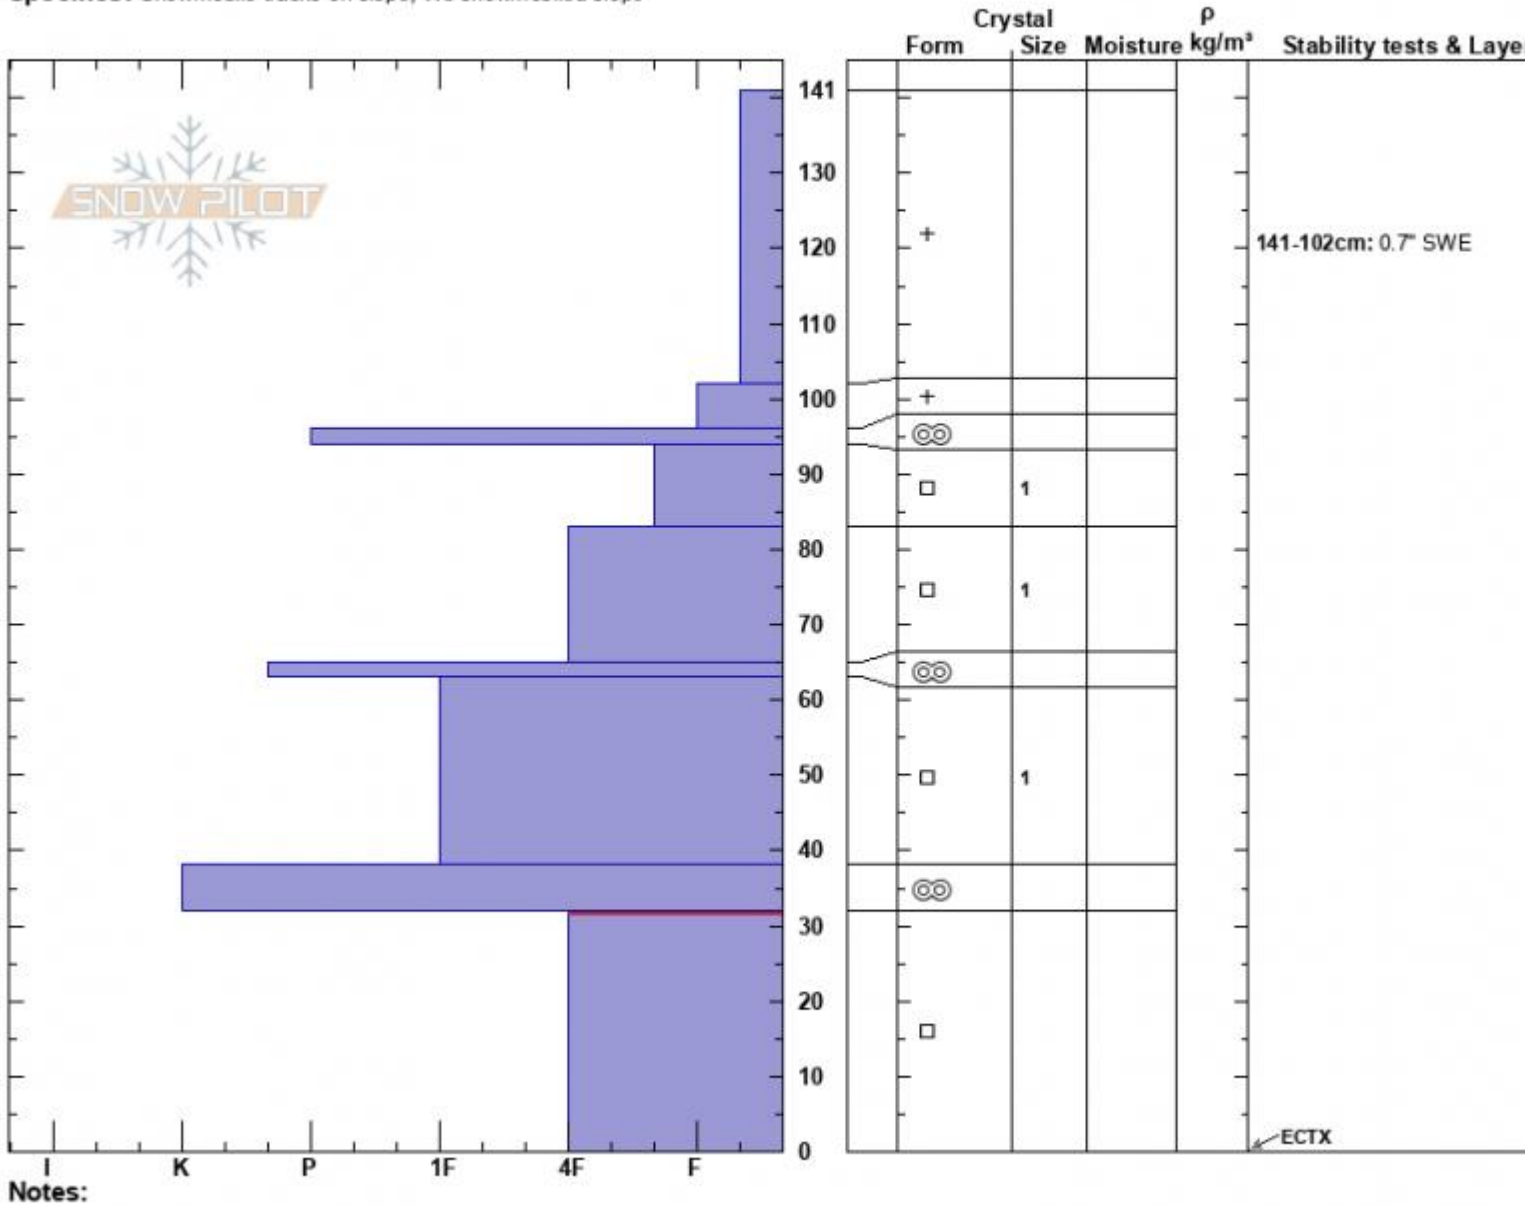

Head of Hellroaring S
 Centennial Range
 ID
 Elevation: 8800 ft
 Aspect: 160°
 Specifics: Snowmobile tracks on slope; We snowmobiled slope

Ian Hoyer
 01/07/2024 - 12:00pm
 Co-ord: 44.55126N, -111.47332W
 Slope Angle: 20°
 Wind Loading: no

Stability: Fair
 Air Temperature:
 Sky Cover: OVC
 Precipitation: S1
 Wind: Calm

HS:141
 PF:100
 Layer Notes:
 141-102cm: 0.7" SWE
 32-0cm: Problematic layer

Advisory Region
 Island Park
 Longitude
 -111.48W
 Latitude
 44.55N
 Island Park, 2024-01-07