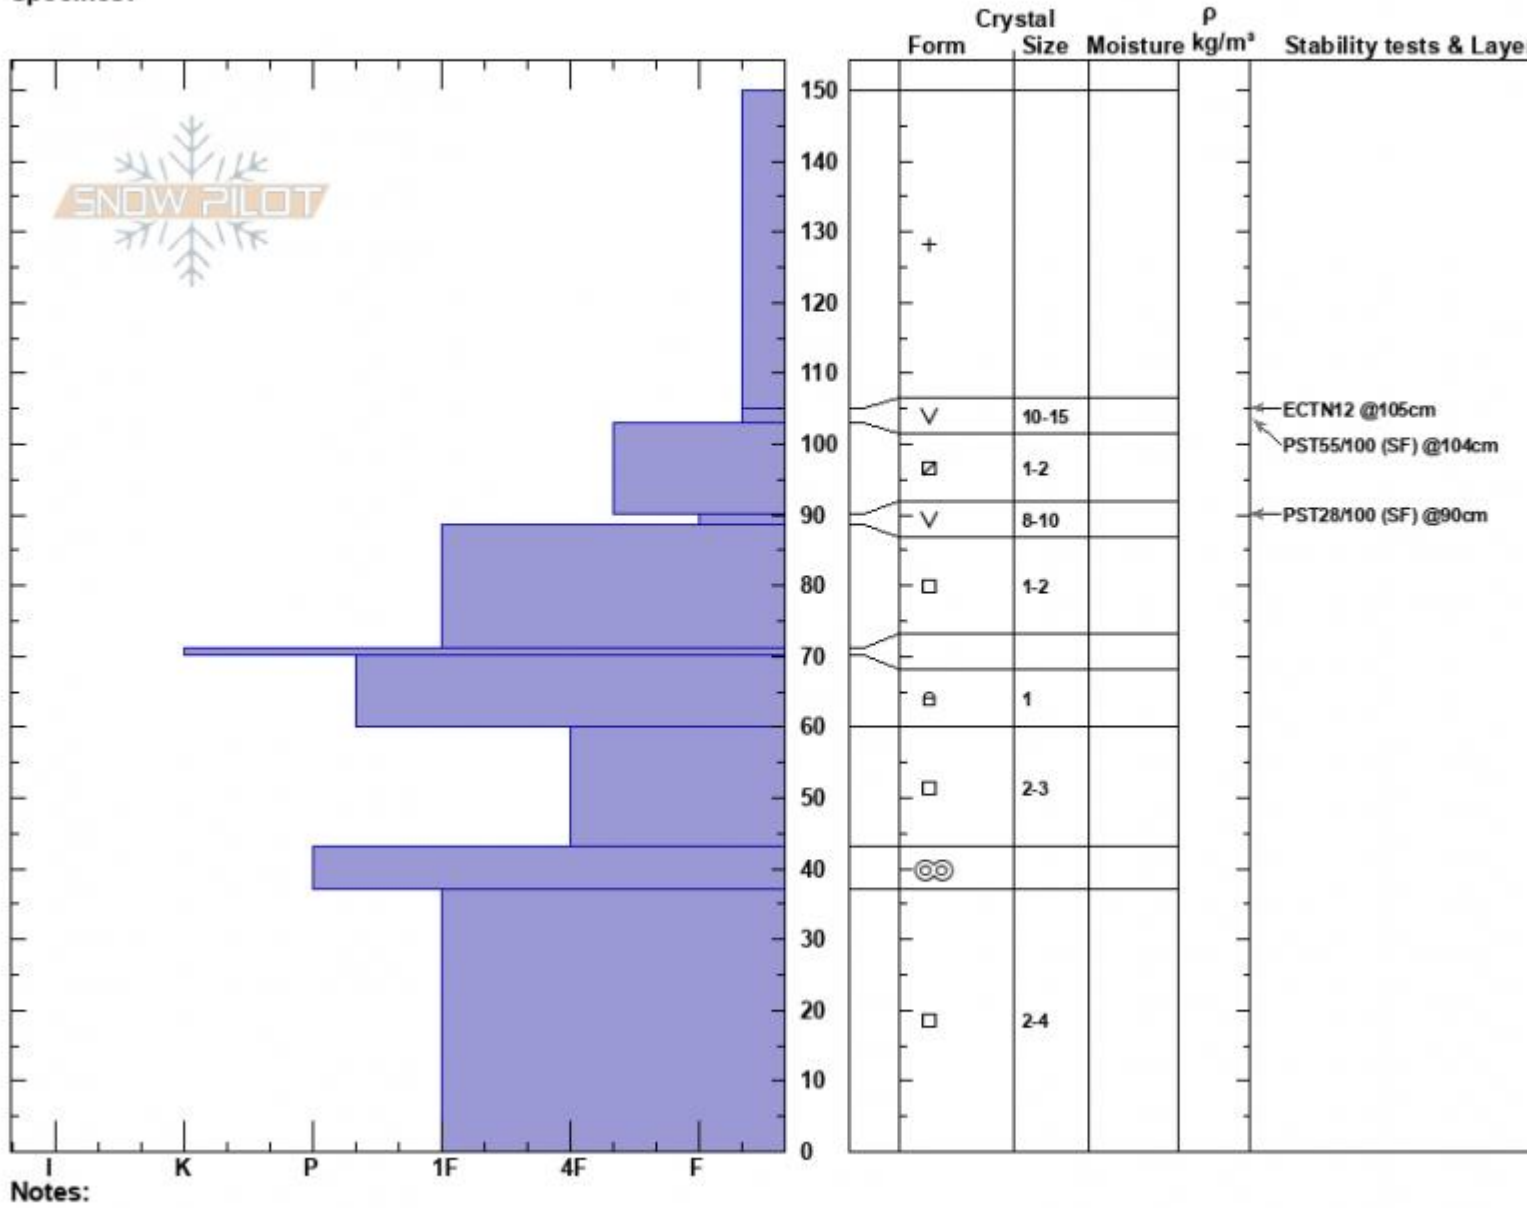

Yale Pass North  
 Centennial Range  
 ID  
 Elevation: 8910 ft  
 Aspect: 295°  
 Specifics:

Dave Zinn  
 01/07/2024 - 12:30pm  
 Co-ord: 44.55006N, -111.47099W  
 Slope Angle: 15°  
 Wind Loading: no

Stability: Fair  
 Air Temperature:  
 Sky Cover: OVC  
 Precipitation: S-1  
 Wind: W Light Breeze

HS:150 Layer Notes:  
 PF:105 105-103cm:Problematic layer

Advisory Region  
 Island Park  
 Longitude  
 -111.63W  
 Latitude  
 44.52N  
 Island Park, 2024-01-07