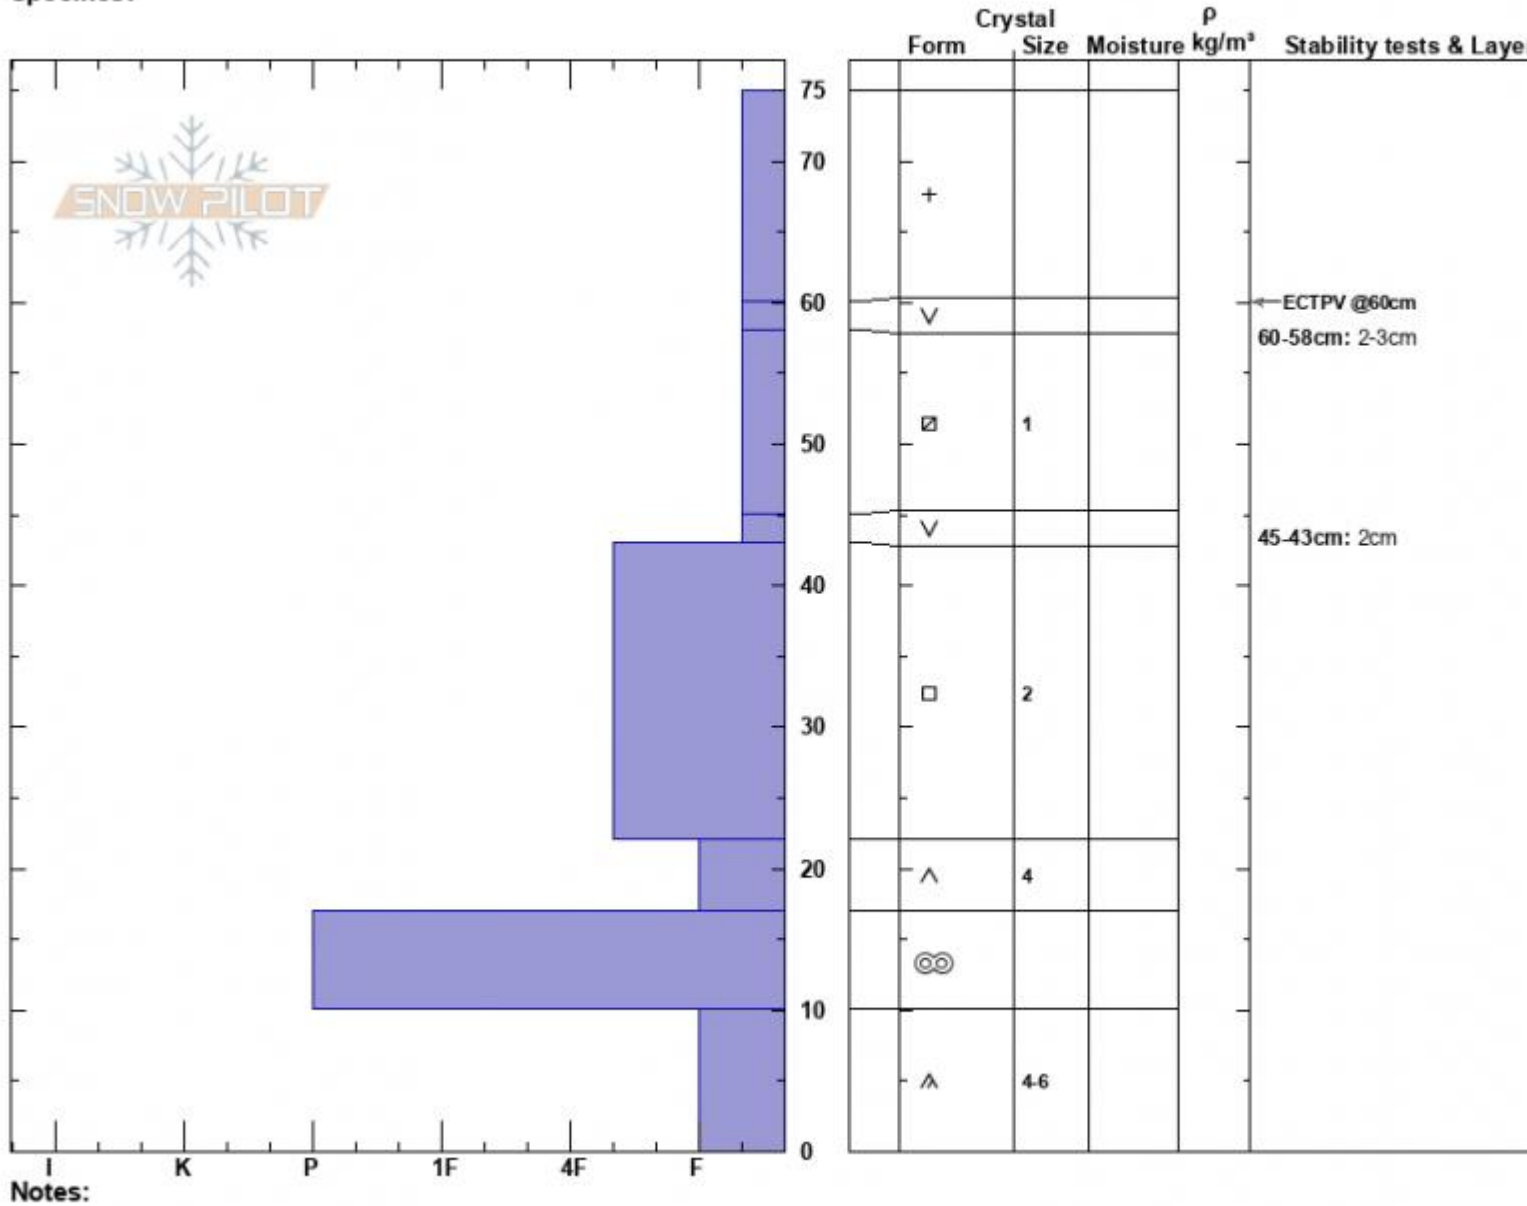

Ski Hill
 Lionhead Range
 MT
 Elevation: 8000 ft
 Aspect: 109°
 Specifics:

Zach Peterson
 01/09/2024 - 11:00am
 Co-ord: 44.70405N, -111.29781W
 Slope Angle: 28°
 Wind Loading: no

Stability: Poor
 Air Temperature:
 Sky Cover: OVC
 Precipitation: S2
 Wind: W Moderate

HS:75
 Layer Notes:
 60-58cm: 2-3cm
 60-58cm: Problematic layer
 45-43cm: 2cm

Advisory Region
 Lionhead Range
 Longitude
 -111.32W

Latitude

44.71N

Lionhead Range, 2024-01-09