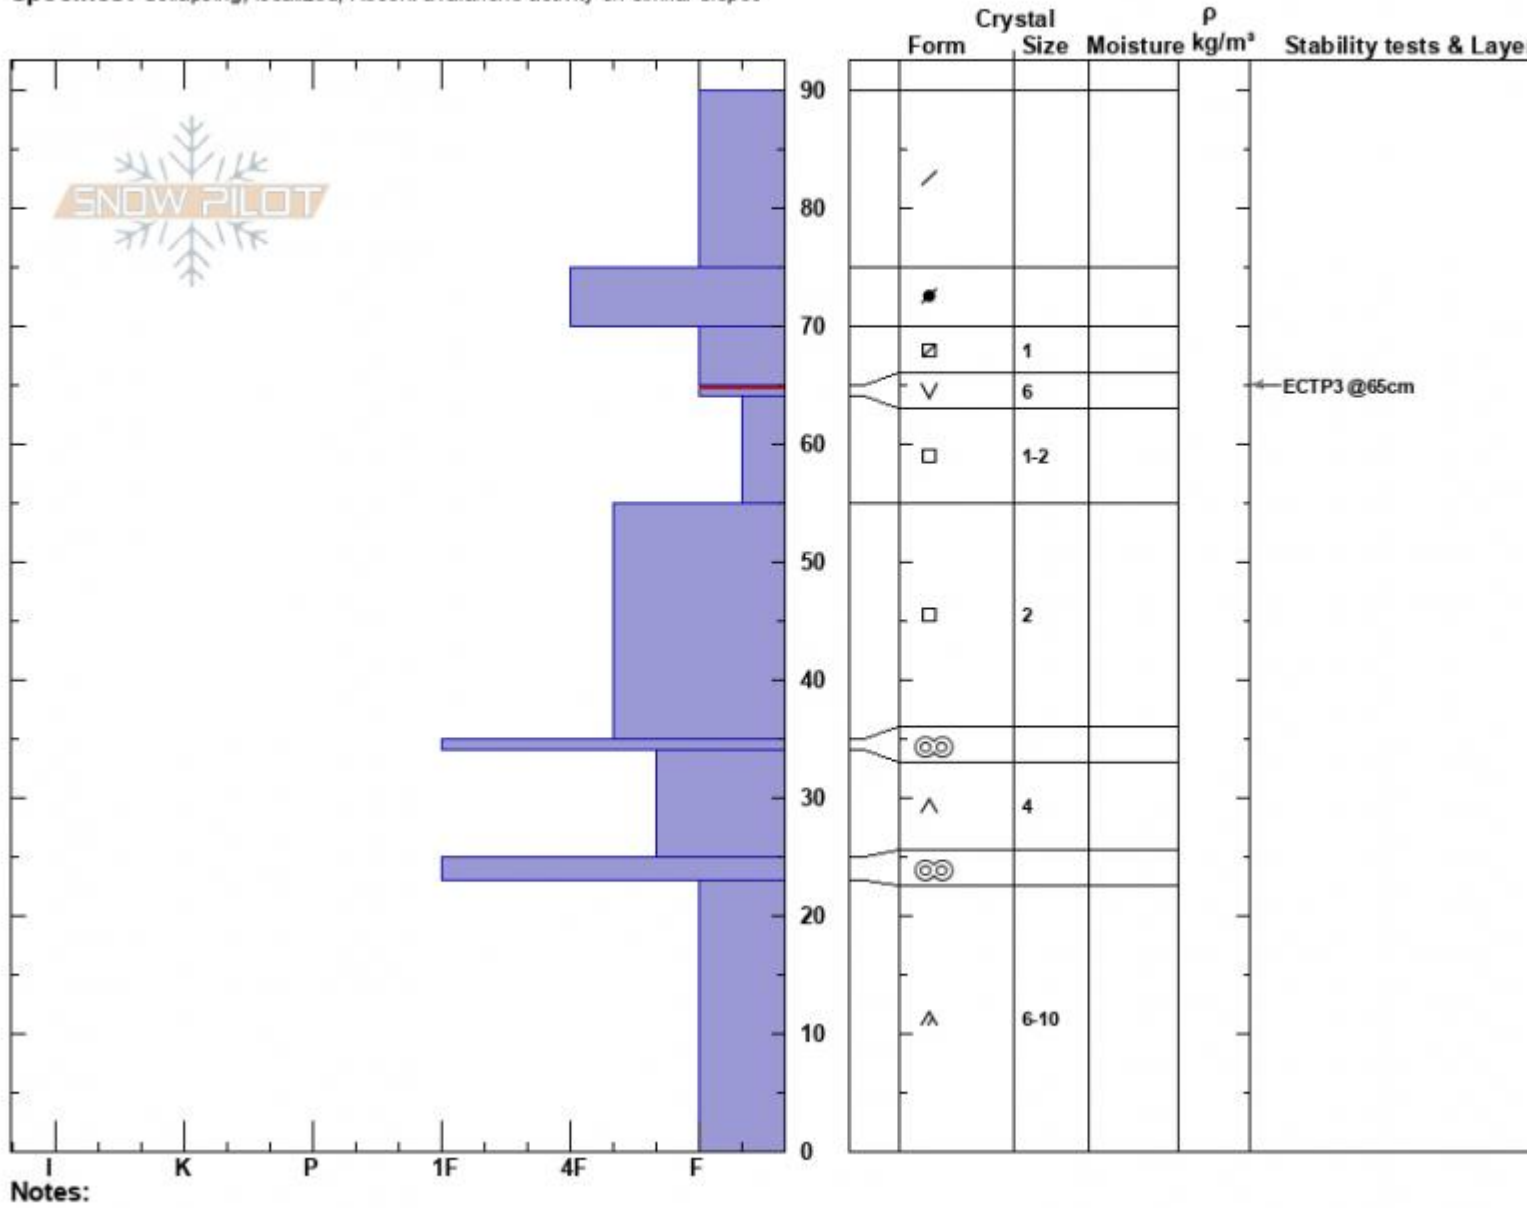

Beehive/Bear
 Madison Range-N
 MT
 Elevation: 9500 ft
 Aspect: 72°
 Specifics: Collapsing, localized; Recent avalanche activity on similar slopes

Doug Chabot-Admin
 01/10/2024 - 11:30am
 Co-ord: 45.33112N, -111.38188W
 Slope Angle: 27°
 Wind Loading:

Stability: Poor
 Air Temperature:
 Sky Cover: OVC
 Precipitation: NO
 Wind:

HS:90
 Layer Notes:
 65-64cm: Problematic layer

Advisory Region
 Northern Madison
 Longitude
 -111.39W
 Latitude
 45.34N
 Northern Madison, 2024-01-11