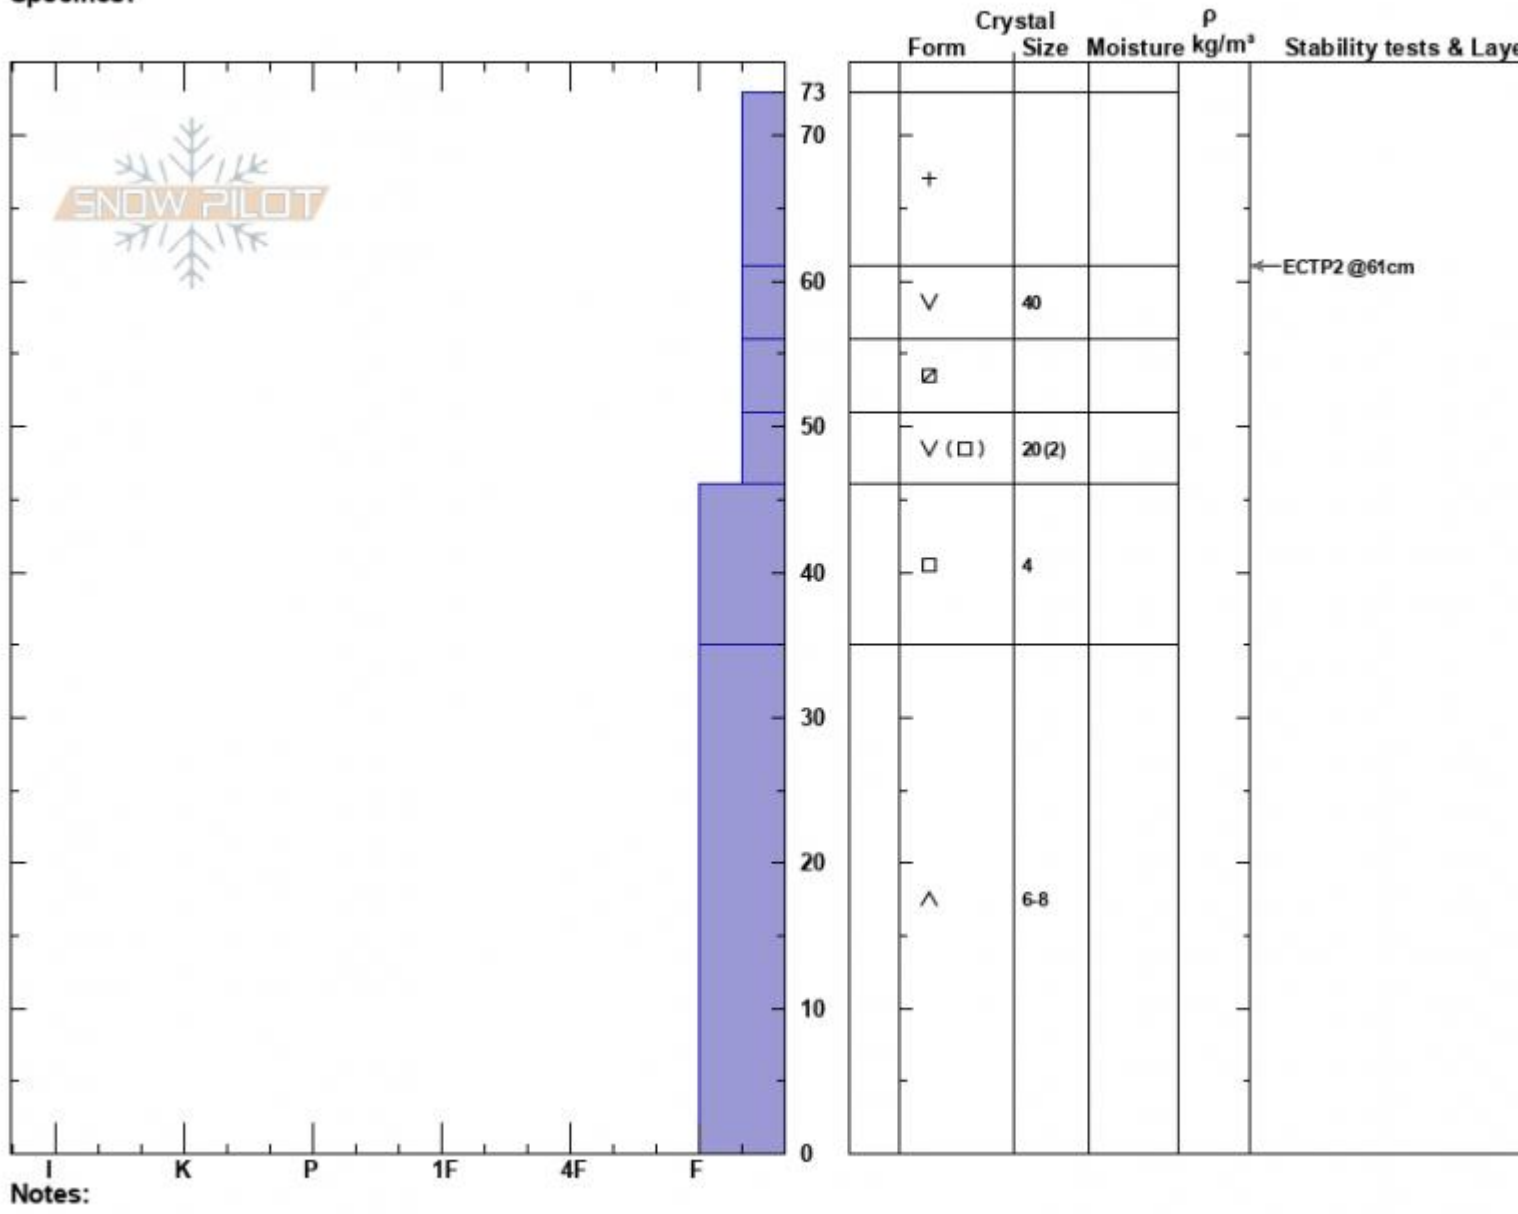

Bacon Rind Meadows
 Madison Range-S
 MT
 Elevation: 8800 ft
 Aspect: 24°
 Specifics:

Zach Peterson
 01/10/2024 - 2:00am
 Co-ord: 44.97004N, -111.09537W
 Slope Angle: 24°
 Wind Loading: no

Stability: Very Poor
 Air Temperature:
 Sky Cover: OVC
 Precipitation: S-1
 Wind: Calm

HS:73
 PF:75
 PS:20
 Layer Notes:
 61-56cm:Problematic layer

Notes:
 Advisory Region
 Southern Madison
 Longitude
 -111.10W
 Latitude
 44.96N
 Southern Madison, 2024-01-10