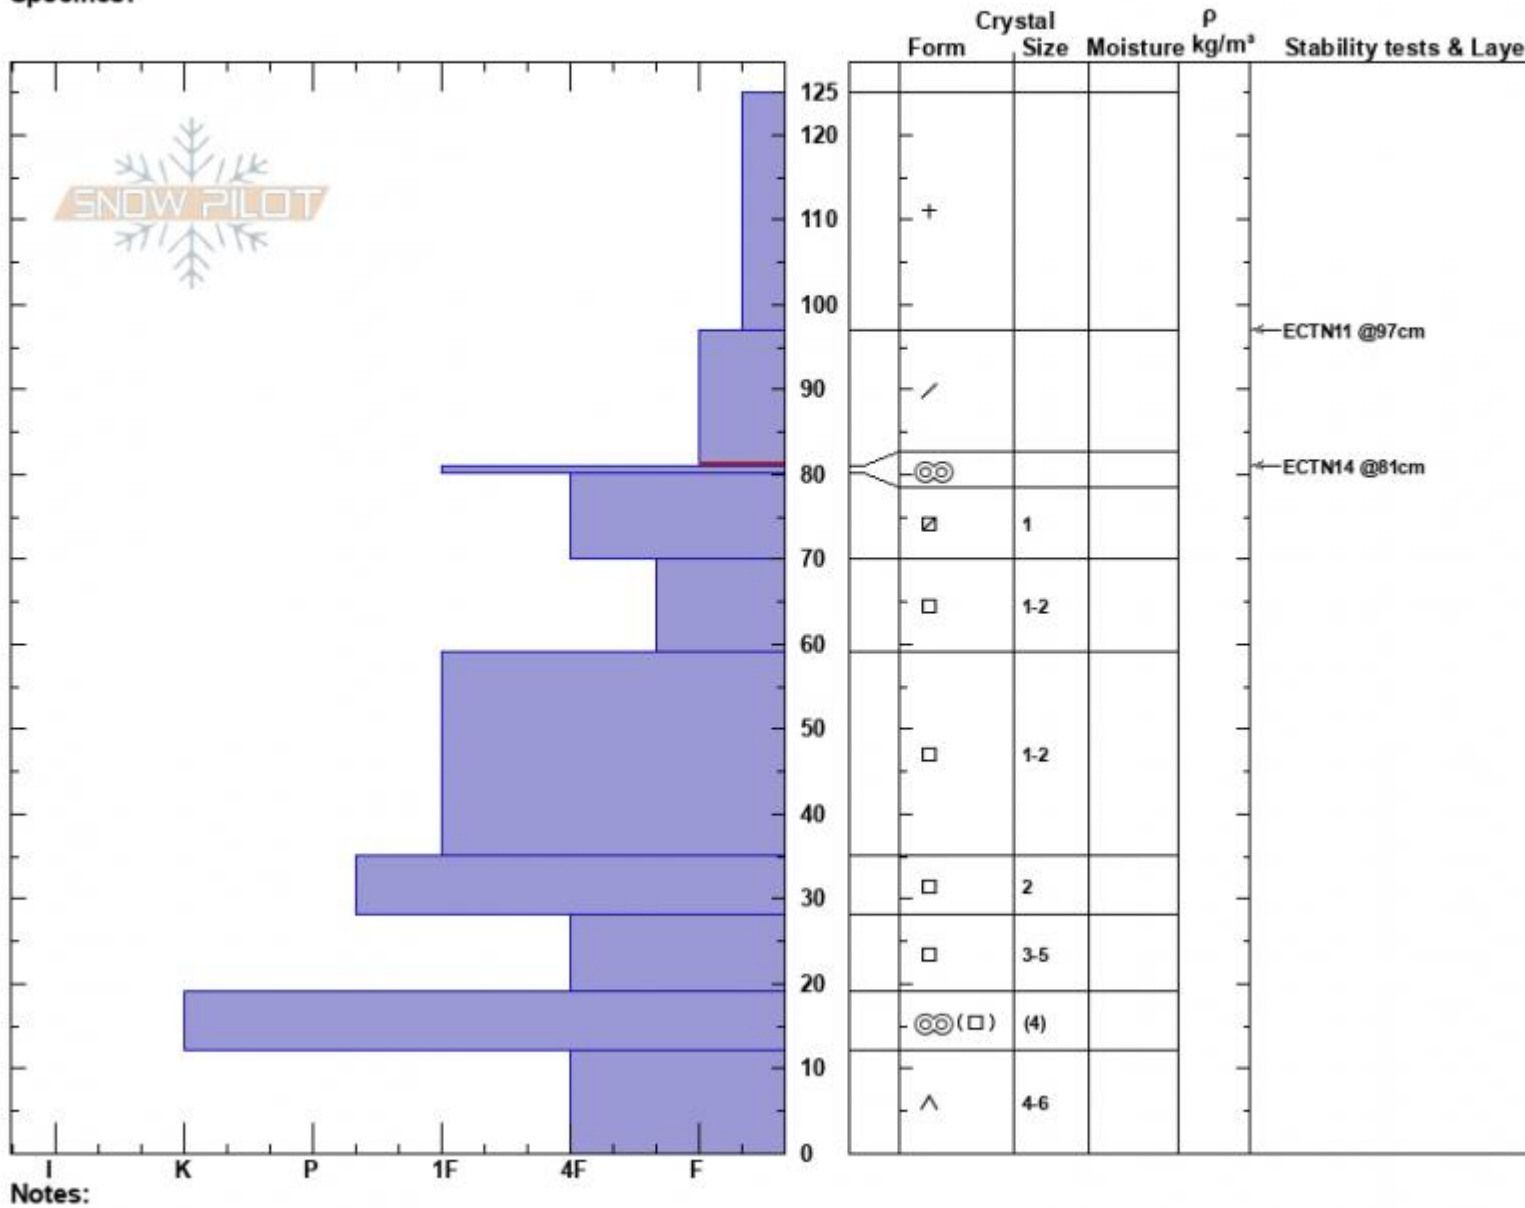

Below the Ramp
 Bridger Range
 MT
 Elevation: 7880 ft
 Aspect: 104°
 Specifics:

Zach Peterson
 01/11/2024 - 11:00am
 Co-ord: 45.82964N, -110.92917W
 Slope Angle: 12°
 Wind Loading: no

Stability: Fair
 Air Temperature:
 Sky Cover: OVC
 Precipitation: NO
 Wind: Calm

HS:125 **Layer Notes:**
 97-81cm: Problematic layer

Notes:
 Advisory Region
 Bridger Range
 Longitude
 -110.93W
 Latitude
 45.83N
 Bridger Range, 2024-01-11