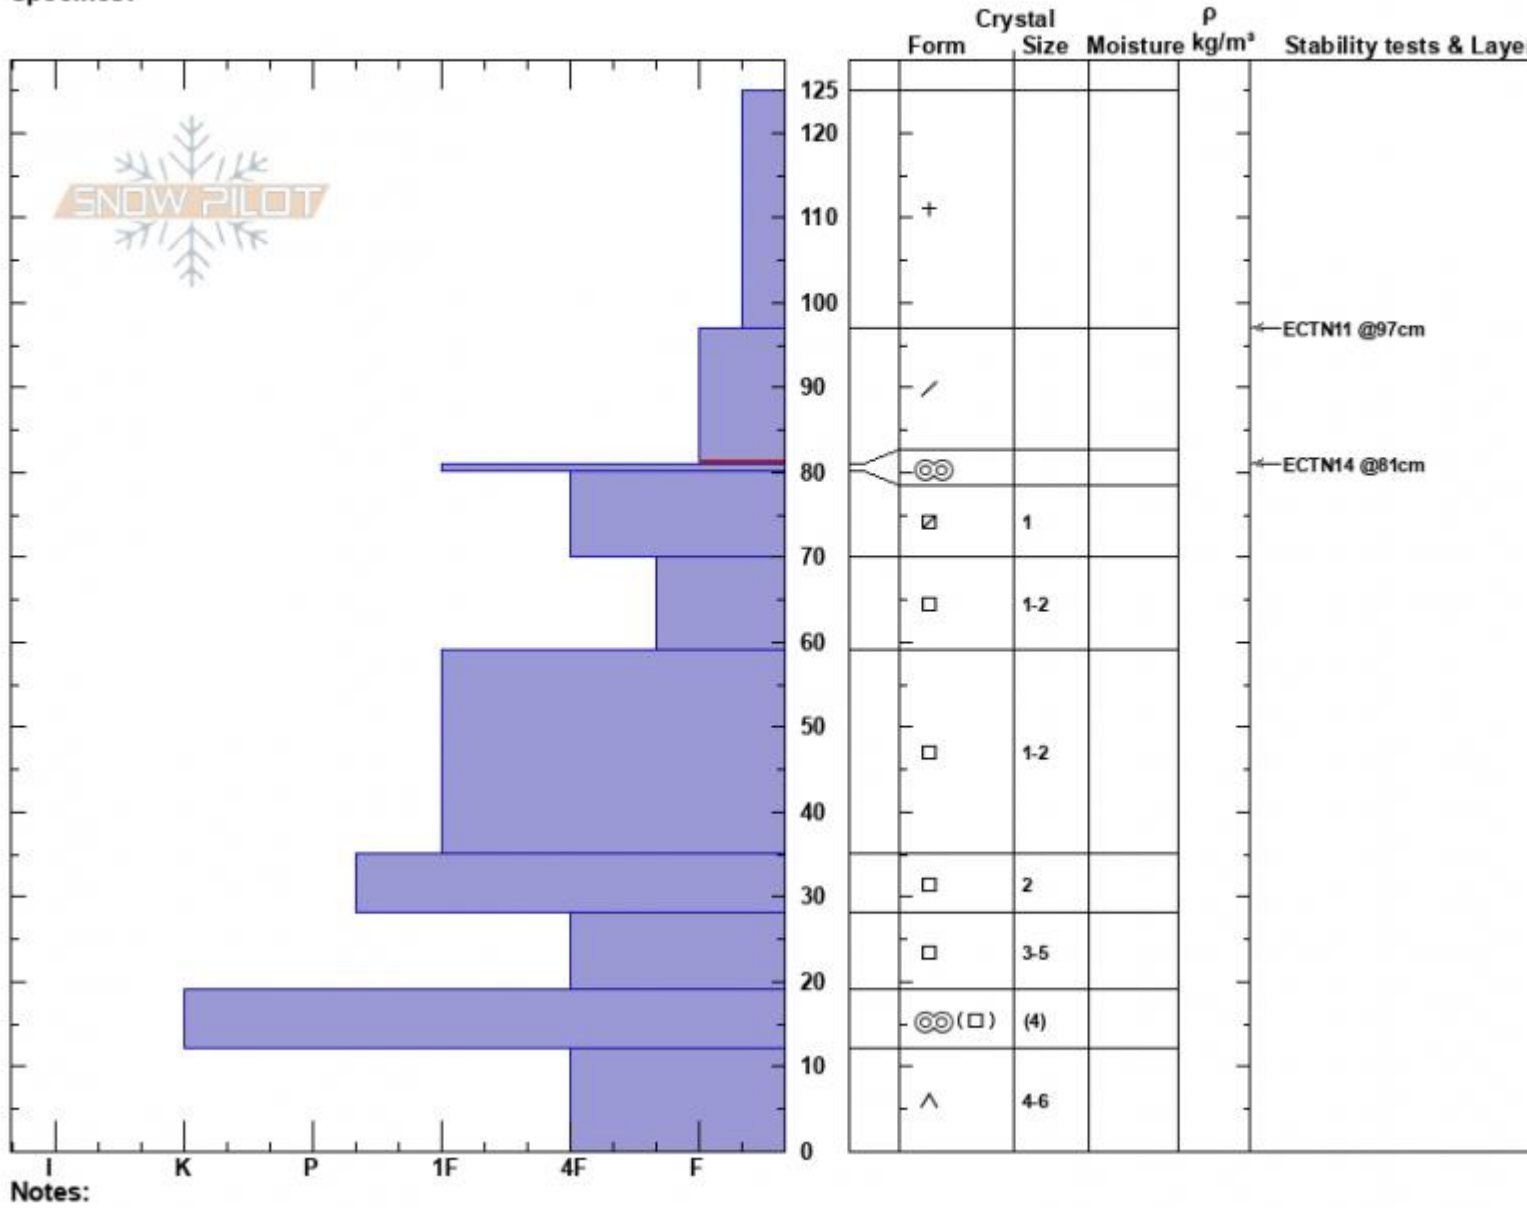

Below the Ramp
 Bridger Range
 MT
 Elevation: 7880 ft
 Aspect: 104°
 Specifics:

Zach Peterson
 01/11/2024 - 11:00am
 Co-ord: 45.82964N, -110.92917W
 Slope Angle: 12°
 Wind Loading: no

Stability: Fair
 Air Temperature:
 Sky Cover: OVC
 Precipitation: NO
 Wind: Calm

HS:125 **Layer Notes:**
 97-81cm: Problematic layer

Advisory Region
 Bridger Range
 Longitude
 -110.93W
 Latitude
 45.83N
 Bridger Range, 2024-01-11