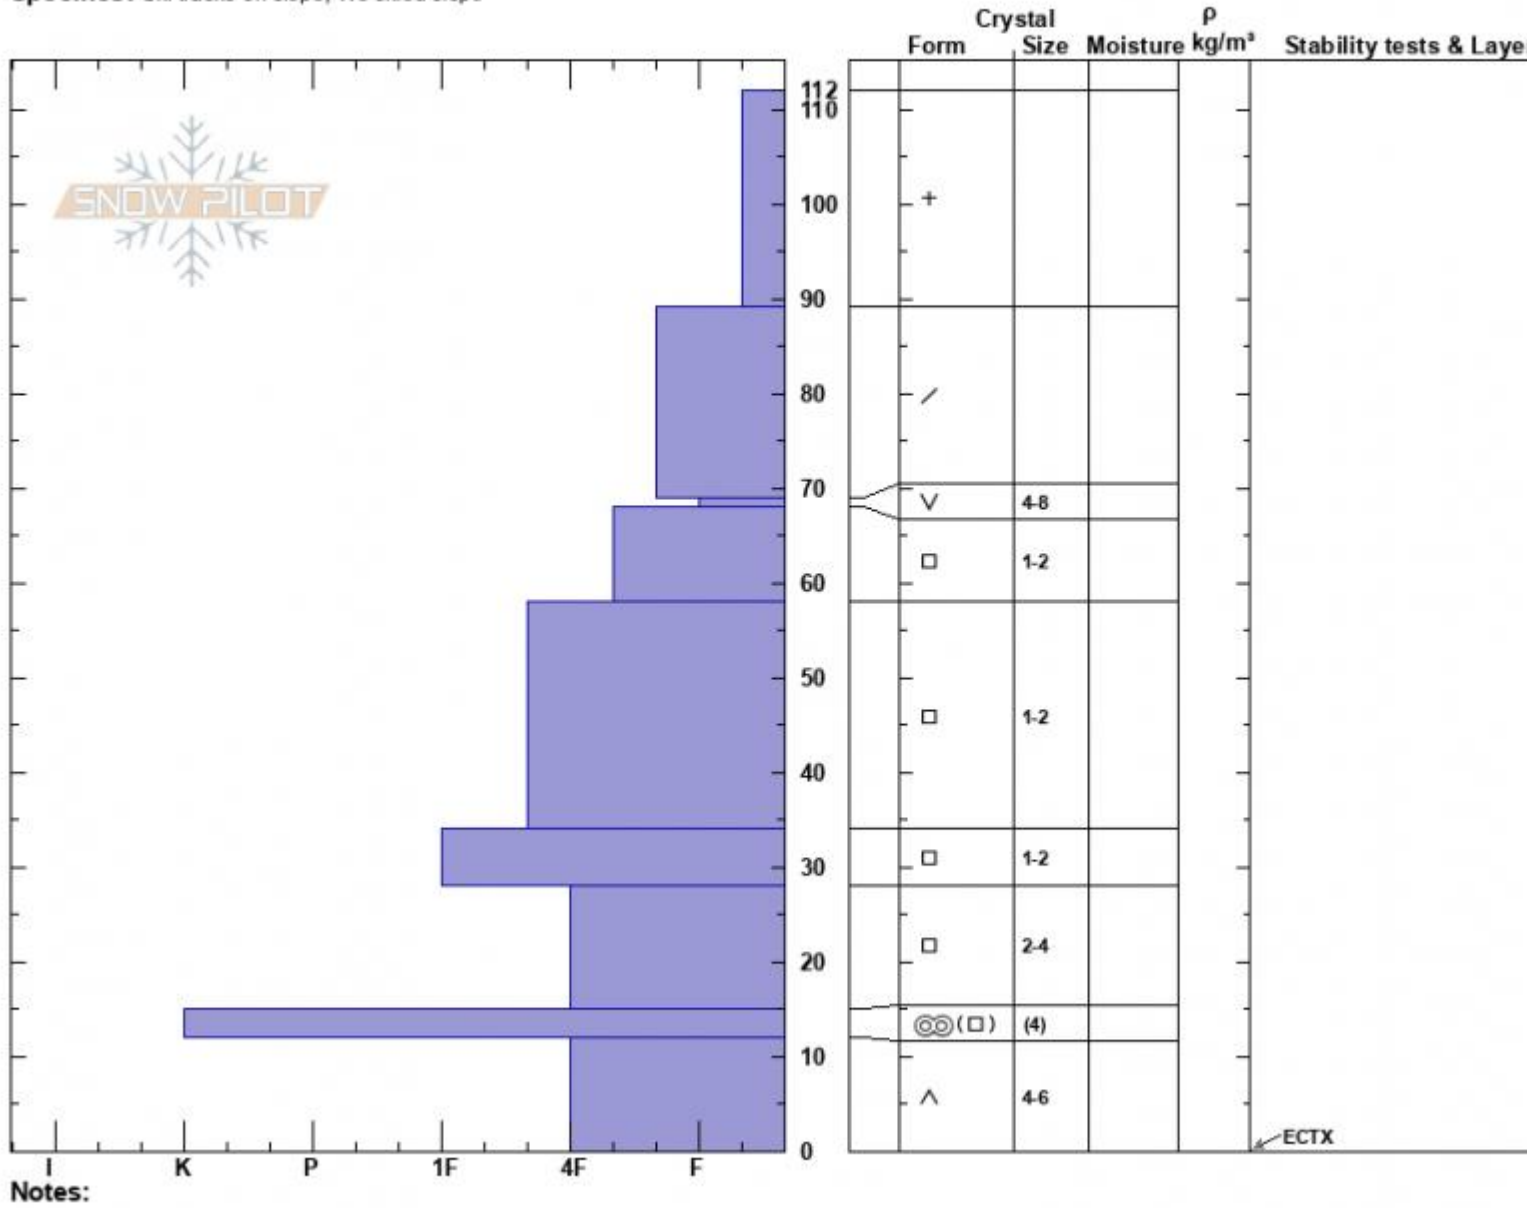

Wolverine Cirque
 Bridger Range
 MT
 Elevation: 8350 ft
 Aspect: 6°
 Specifics: Ski tracks on slope; We skied slope

Zach Peterson
 01/11/2024 - 12:00pm
 Co-ord: 45.82898N, -110.93432W
 Slope Angle: 20°
 Wind Loading: no

Stability:
 Air Temperature:
 Sky Cover: OVC
 Precipitation: NO
 Wind: Calm

HS:112 Layer Notes:
 69-68cm: Problematic layer

Advisory Region
 Bridger Range
 Longitude
 -110.93W
 Latitude
 45.83N
 Bridger Range, 2024-01-11