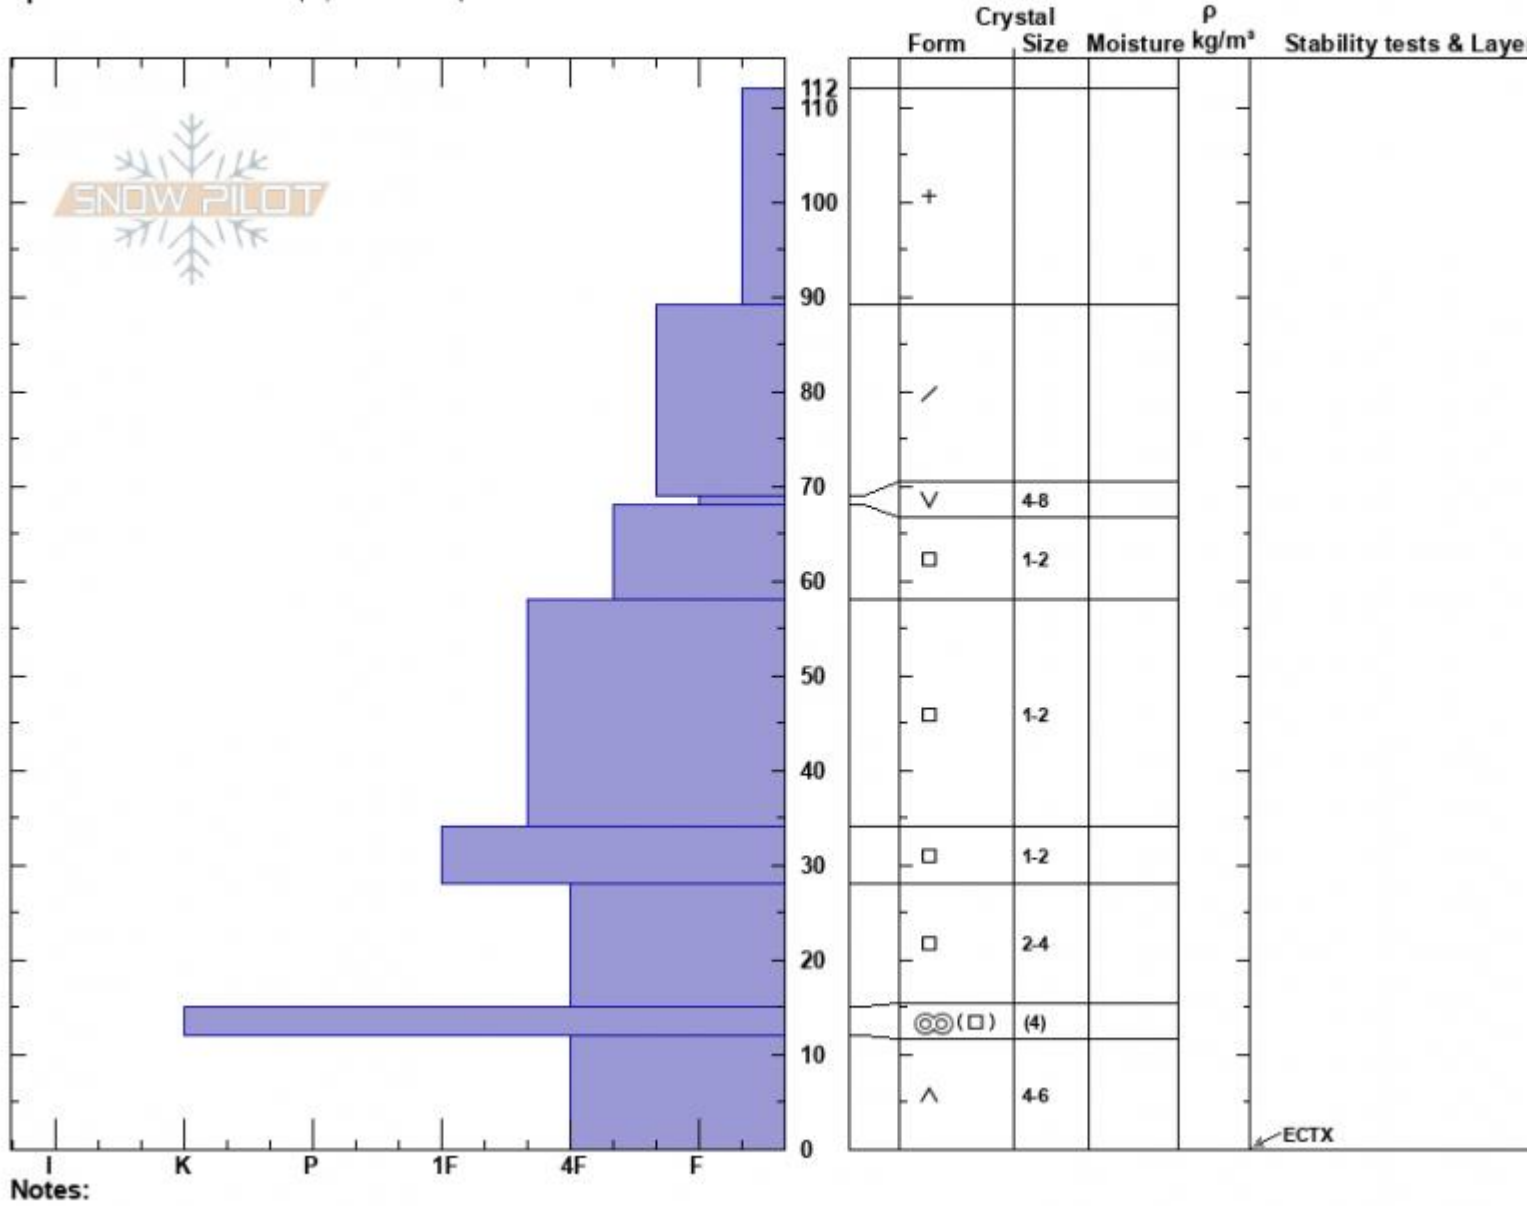

Wolverine Cirque  
 Bridger Range  
 MT  
 Elevation: 8350 ft  
 Aspect: 6°  
 Specifics: Ski tracks on slope; We skied slope

Zach Peterson  
 01/11/2024 - 12:00pm  
 Co-ord: 45.82898N, -110.93432W  
 Slope Angle: 20°  
 Wind Loading: no

Stability:  
 Air Temperature:  
 Sky Cover: OVC  
 Precipitation: NO  
 Wind: Calm

HS:112 Layer Notes:  
 69-68cm: Problematic layer

Advisory Region  
 Bridger Range  
 Longitude  
 -110.93W  
 Latitude  
 45.83N  
 Bridger Range, 2024-01-11