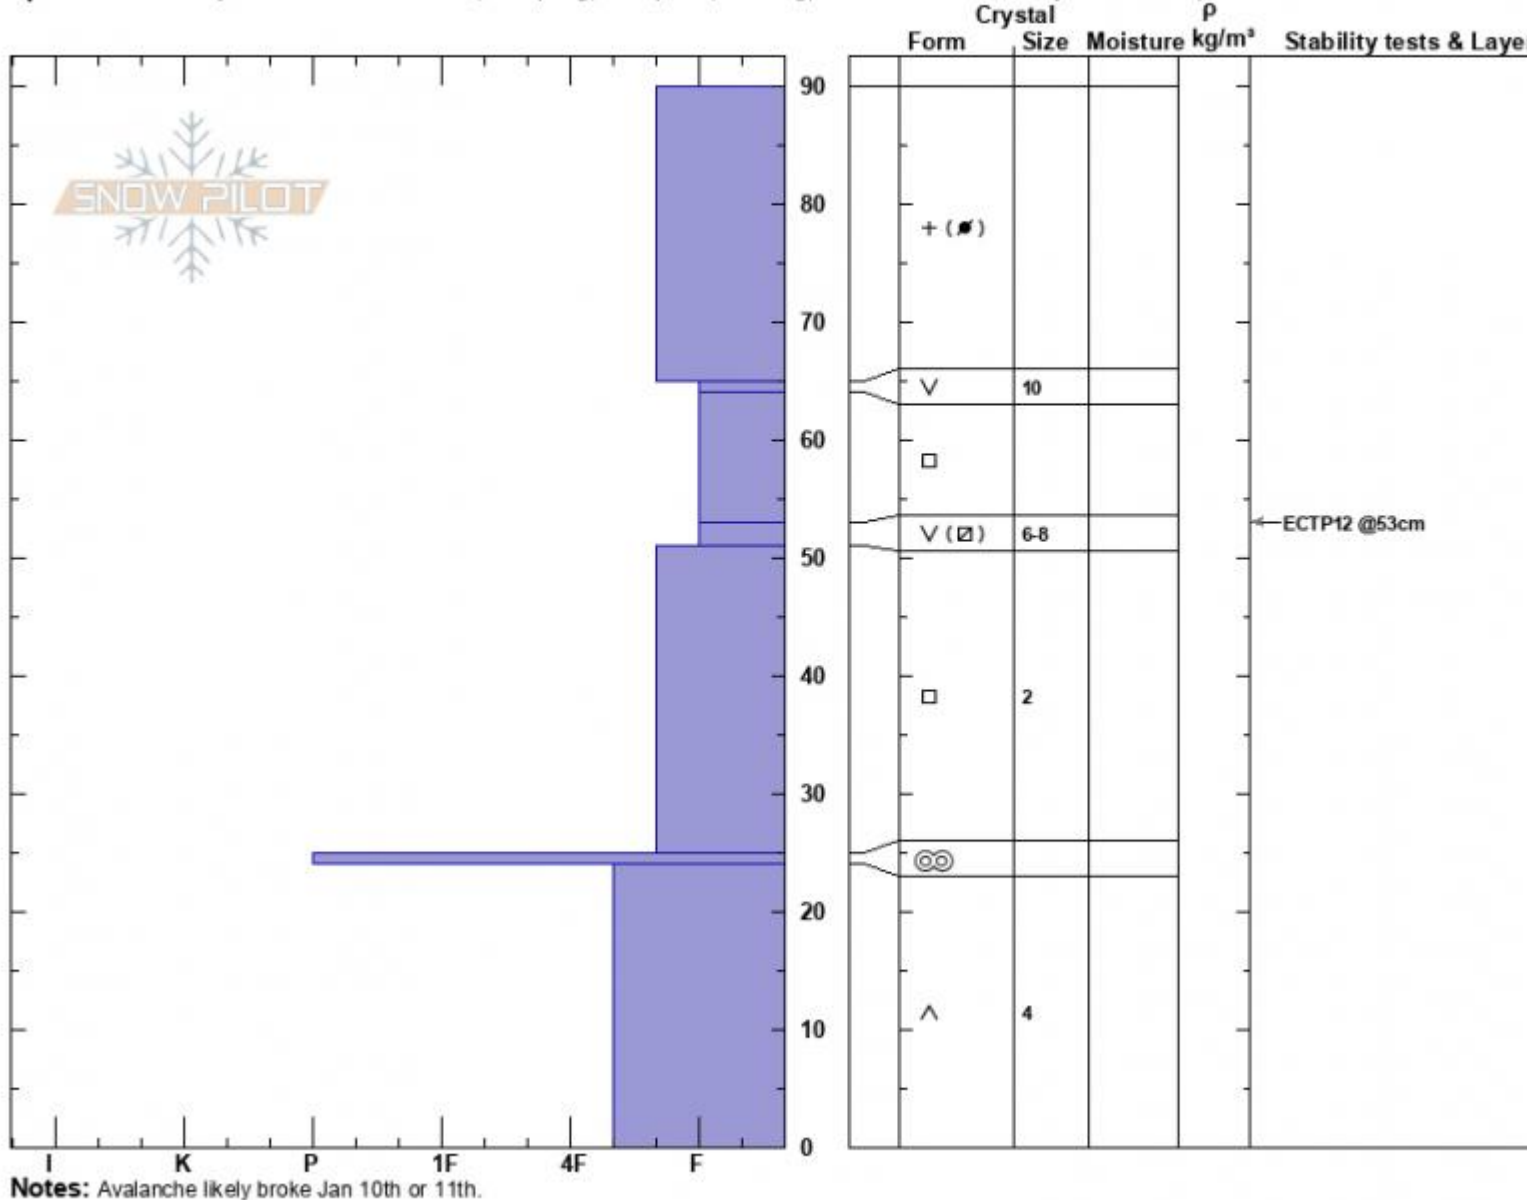

Ski Hill
 Lionhead Range
 MT
 Elevation: 8100 ft
 Aspect: 80°

Ian Hoyer
 01/16/2024 - 2:00pm
 Co-ord: 44.70904N, -111.29771W
 Slope Angle: 25°
 Wind Loading: no

Stability: Poor
 Air Temperature:
 Sky Cover: BKN
 Precipitation: NO
 Wind: Calm

HS:90
 PF:65
 Layer Notes:
 53-51cm: Problematic layer

Specifics: Pit is adjacent to avalanche: crown; Collapsing, widespread; Cracking; Recent avalanche activity on similar slopes

Advisory Region
 Lionhead Range
 Longitude
 -111.32W
 Latitude
 44.71N

Avalanche Details: [Collapses and cracking at Lionhead](#)
 Lionhead Range, 2024-01-16