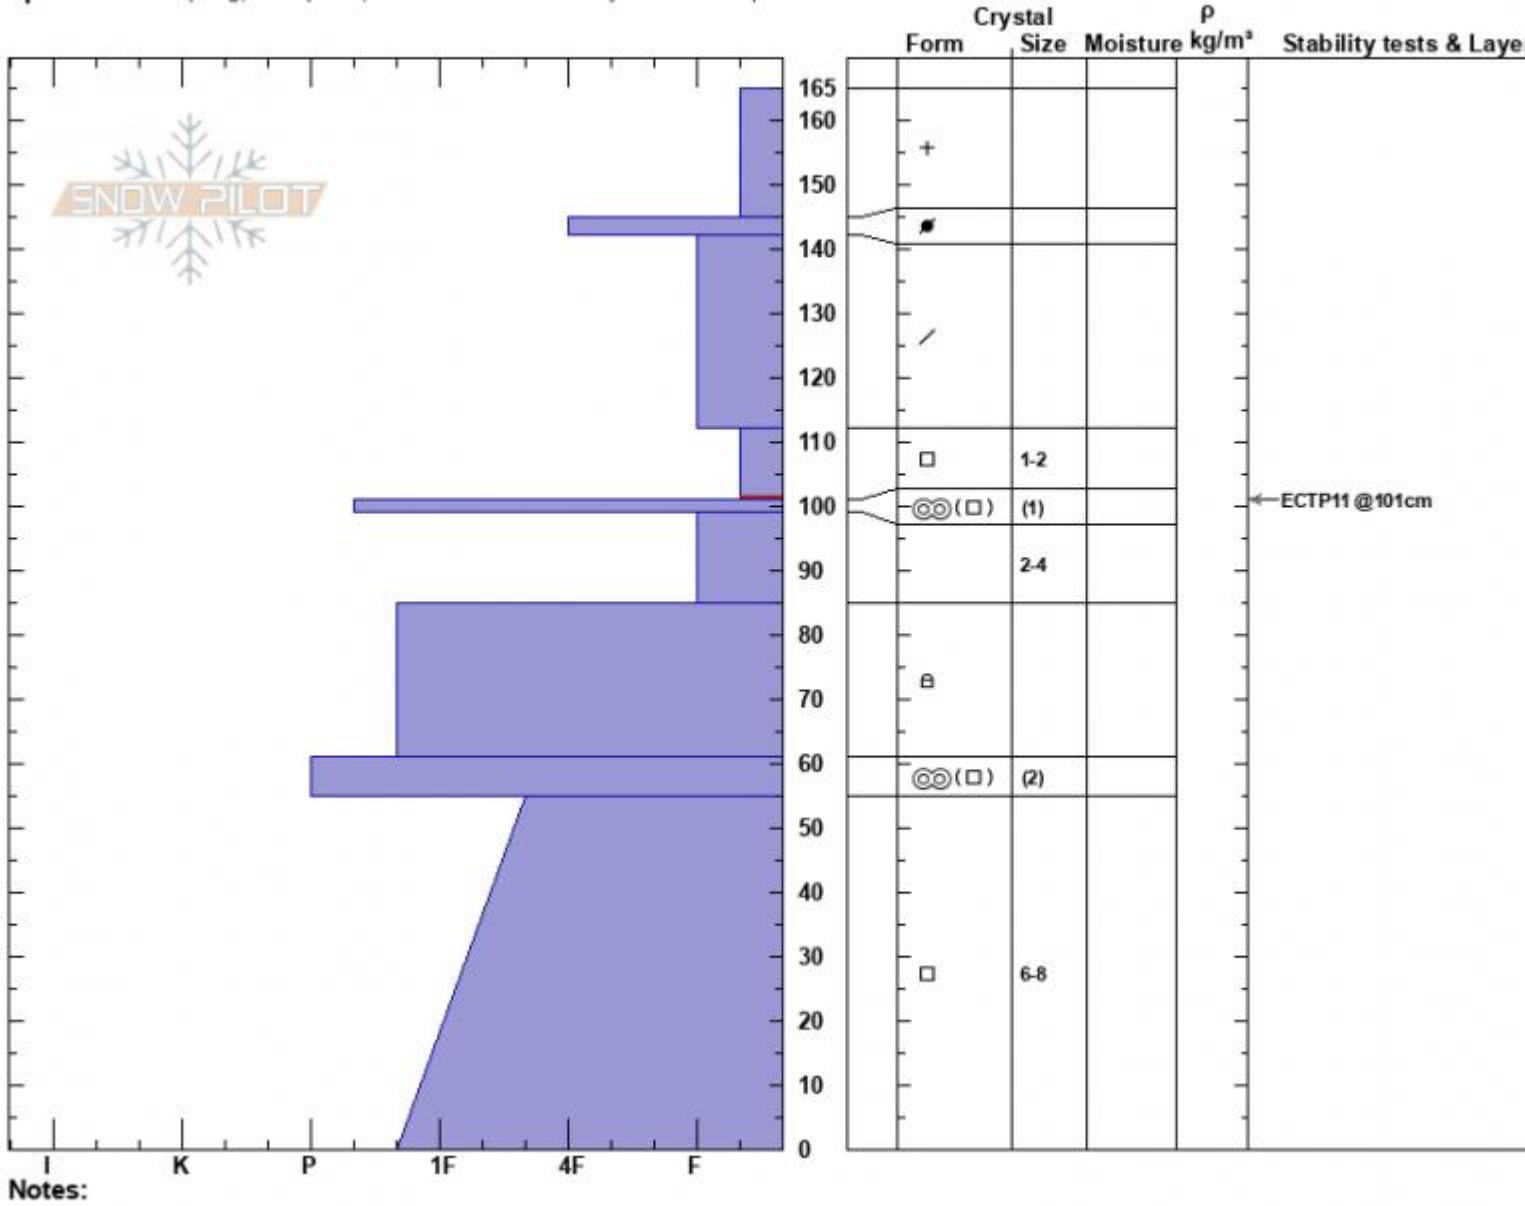

Almost Died
 Cooke City
 MT
 Elevation: 9500 ft
 Aspect: 85°
 Specifics: Collapsing, widespread; Recent avalanche activity on similar slopes

Ian Hoyer
 01/17/2024 - 3:00pm
 Co-ord: 45.05041N, -109.93168W
 Slope Angle: 32°
 Wind Loading: previous

Stability: Poor
 Air Temperature:
 Sky Cover: OVC
 Precipitation: S1
 Wind: Calm

HS:165 Layer Notes:
 PF:125 112-101cm:Problematic layer

Advisory Region
 Cooke City
 Longitude
 -109.93W
 Latitude
 45.07N
 Cooke City, 2024-01-17