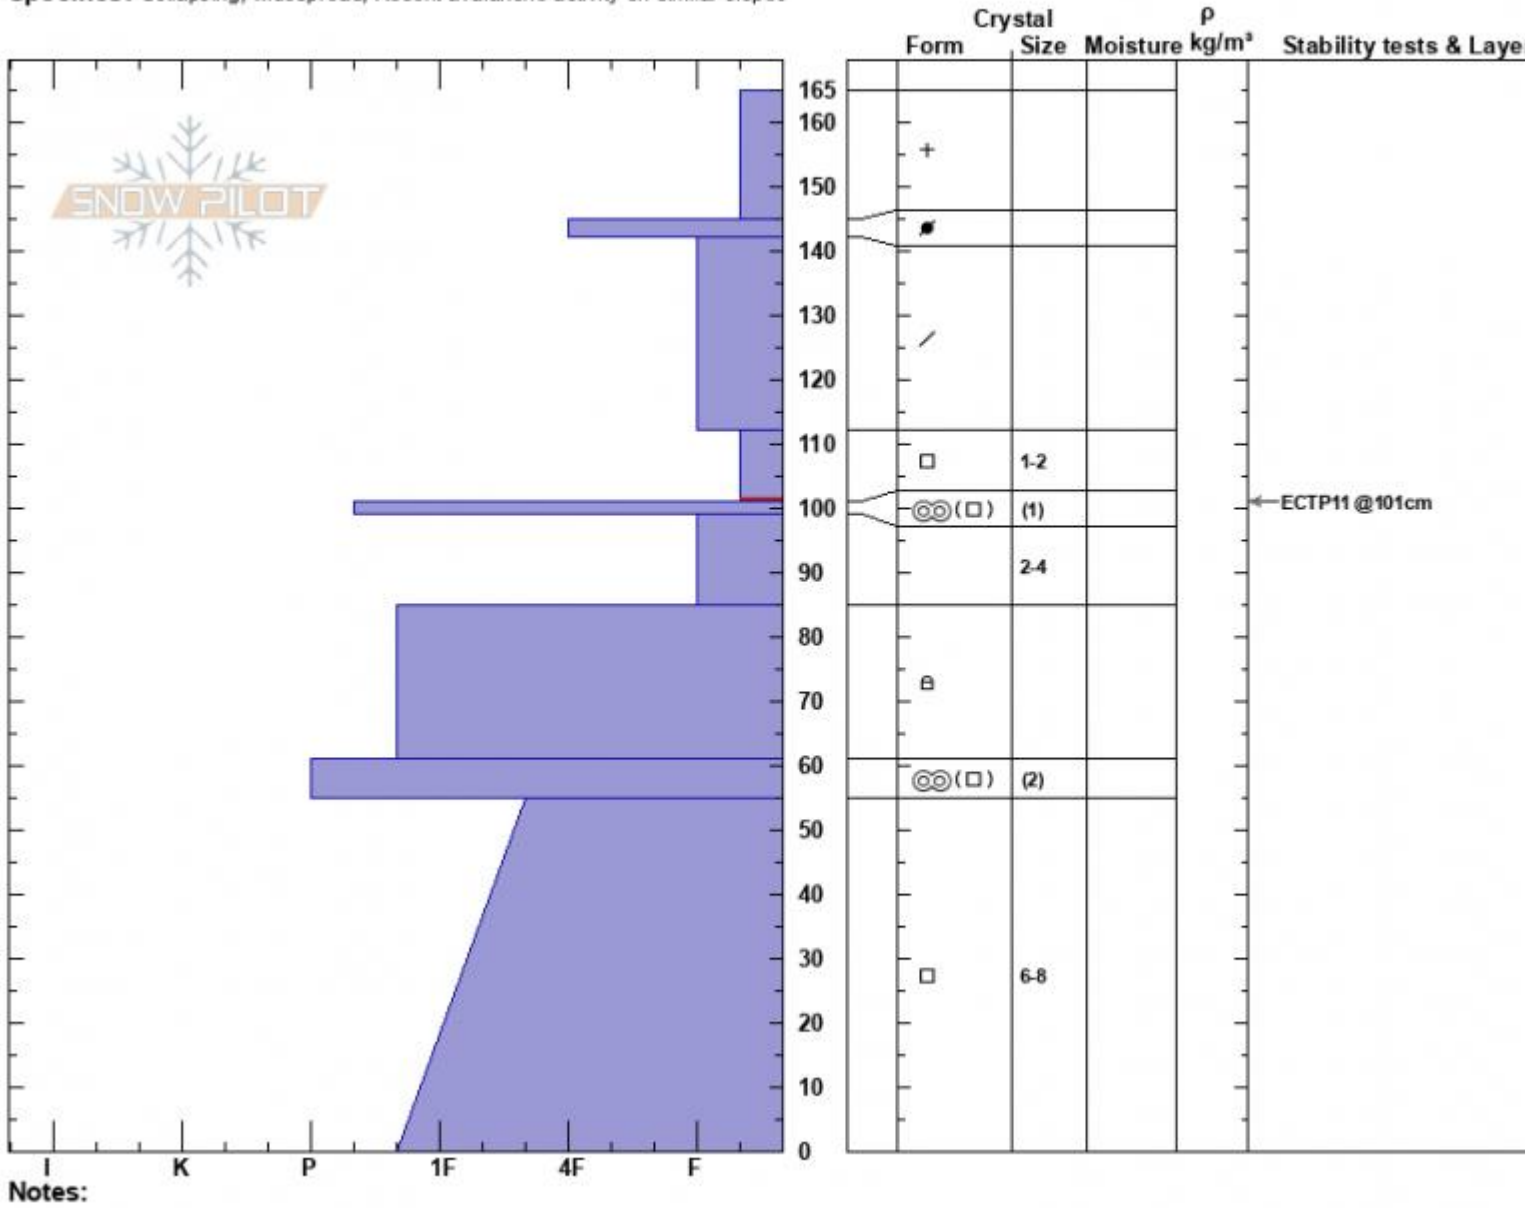

Almost Died
 Cooke City
 MT
 Elevation: 9500 ft
 Aspect: 85°
 Specifics: Collapsing, widespread; Recent avalanche activity on similar slopes

Ian Hoyer
 01/17/2024 - 3:00pm
 Co-ord: 45.05041N, -109.93168W
 Slope Angle: 32°
 Wind Loading: previous

Stability: Poor
 Air Temperature:
 Sky Cover: OVC
 Precipitation: S1
 Wind: Calm

HS:165 Layer Notes:
 PF:125 112-101cm:Problematic layer

Advisory Region
 Cooke City
 Longitude
 -109.93W
 Latitude
 45.07N
 Cooke City, 2024-01-17