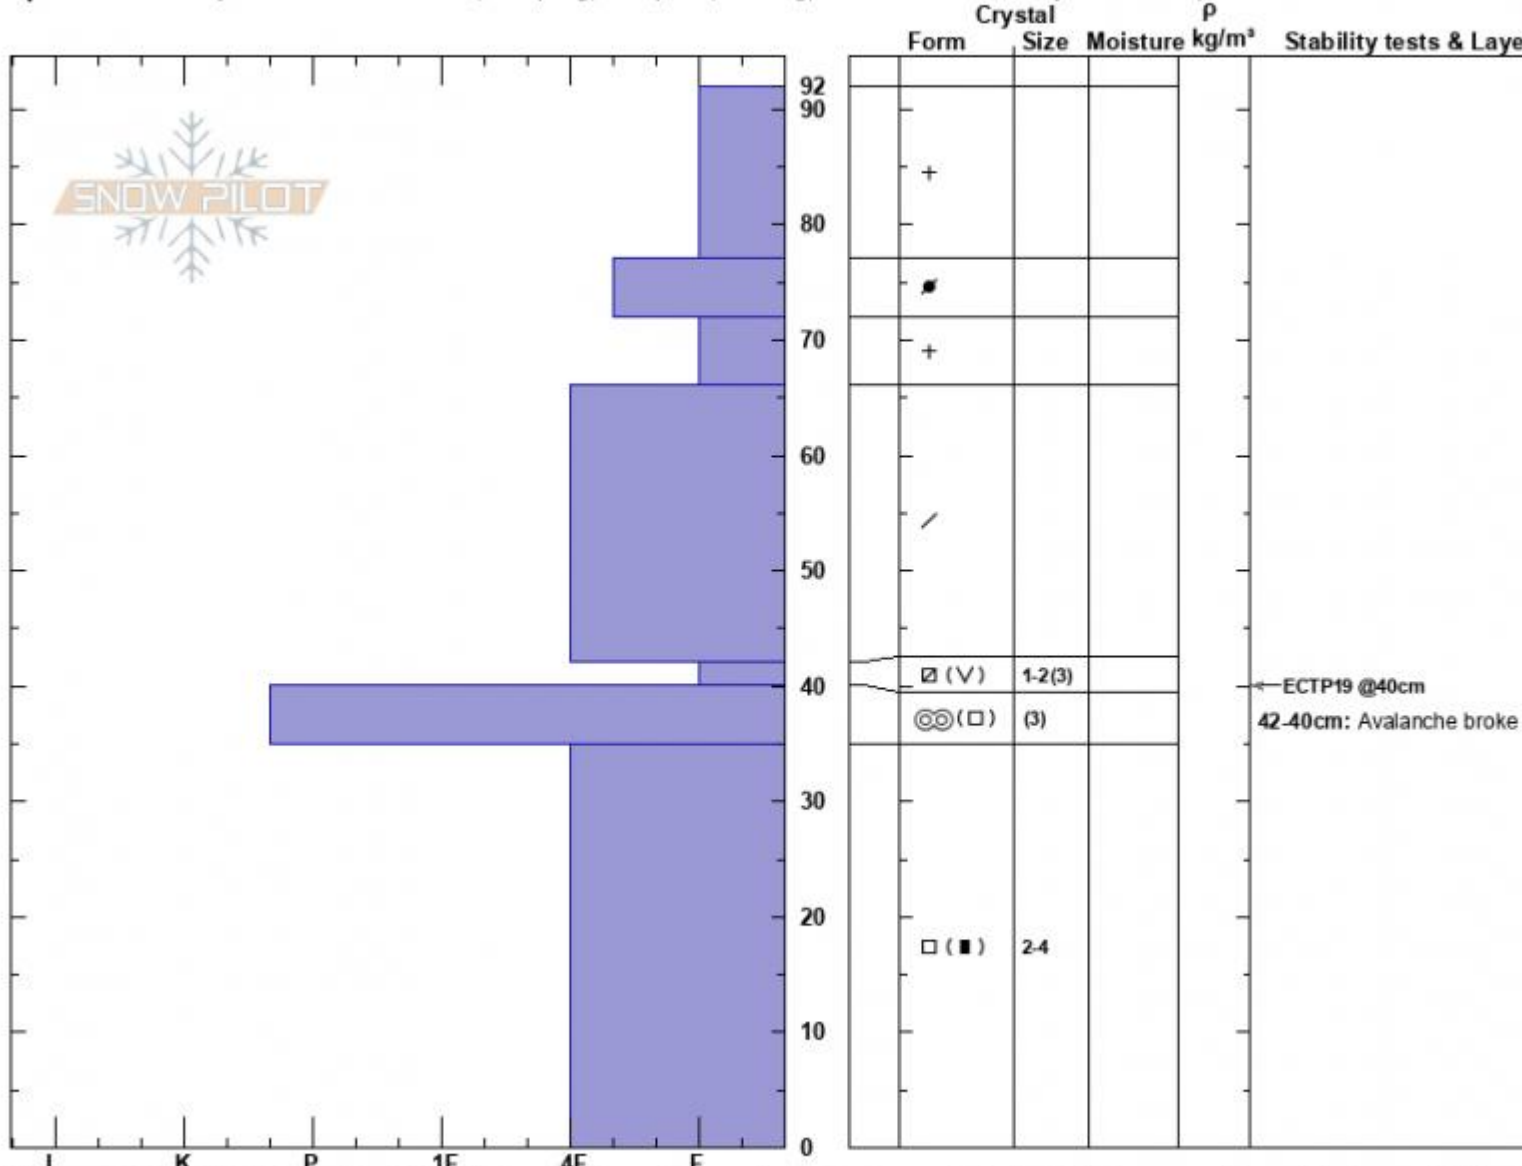

Marty's Crown ASr
 Beartooths
 MT
 Elevation: 9500 ft
 Aspect: 235°

Zach Peterson
 01/18/2024 - 10:30am
 Co-ord: 45.04175N, -109.94244W
 Slope Angle: 34°
 Wind Loading: previous

Stability: Very Poor
 Air Temperature:
 Sky Cover: BKN
 Precipitation: NO
 Wind: NW Moderate

HS:92
 Layer Notes:
 42-40cm: Avalanche broke here
 42-40cm: Problematic layer

Specifics: Pit is adjacent to avalanche: crown; Collapsing, widespread; Cracking; Recent avalanche activity on similar slopes

Notes: SS-ASr-R3-D2-O, 150' wide, 350' vertical run. We triggered this avalanche from low-angle terrain in the trees several hundred feet away. Additional avalanche activity on different slopes

Advisory Region
 Cooke City
 Longitude
 -109.95W

Latitude

45.05N

Cooke City, 2024-01-18