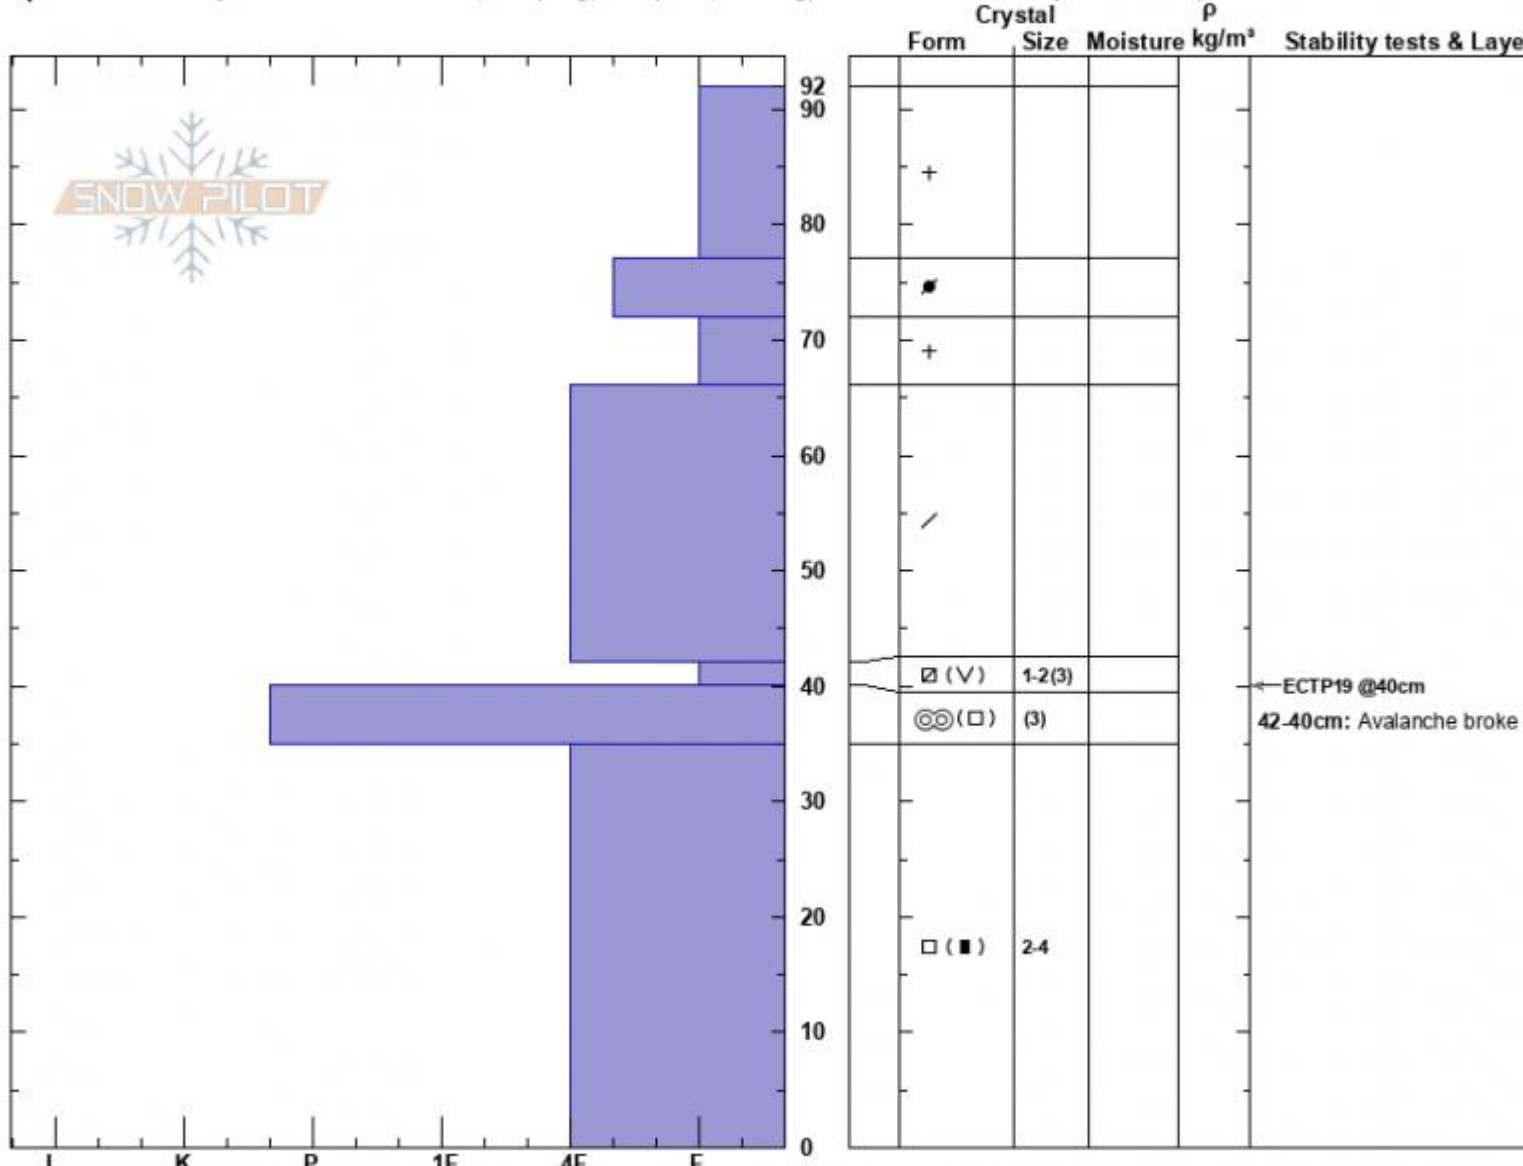

Marty's Crown ASr
 Beartooths
 MT
 Elevation: 9500 ft
 Aspect: 235°

Zach Peterson
 01/18/2024 - 10:30am
 Co-ord: 45.04175N, -109.94244W
 Slope Angle: 34°
 Wind Loading: previous

Stability: Very Poor
 Air Temperature:
 Sky Cover: BKN
 Precipitation: NO
 Wind: NW Moderate

HS:92
Layer Notes:
 42-40cm: Avalanche broke here
 42-40cm: Problematic layer

Specifics: Pit is adjacent to avalanche: crown; Collapsing, widespread; Cracking; Recent avalanche activity on similar slopes

Notes: SS-ASr-R3-D2-O, 150' wide, 350' vertical run. We triggered this avalanche from low-angle terrain in the trees several hundred feet away. Additional avalanche activity on different slopes

Advisory Region
 Cooke City
 Longitude
 -109.95W

Latitude

45.05N

Cooke City, 2024-01-18