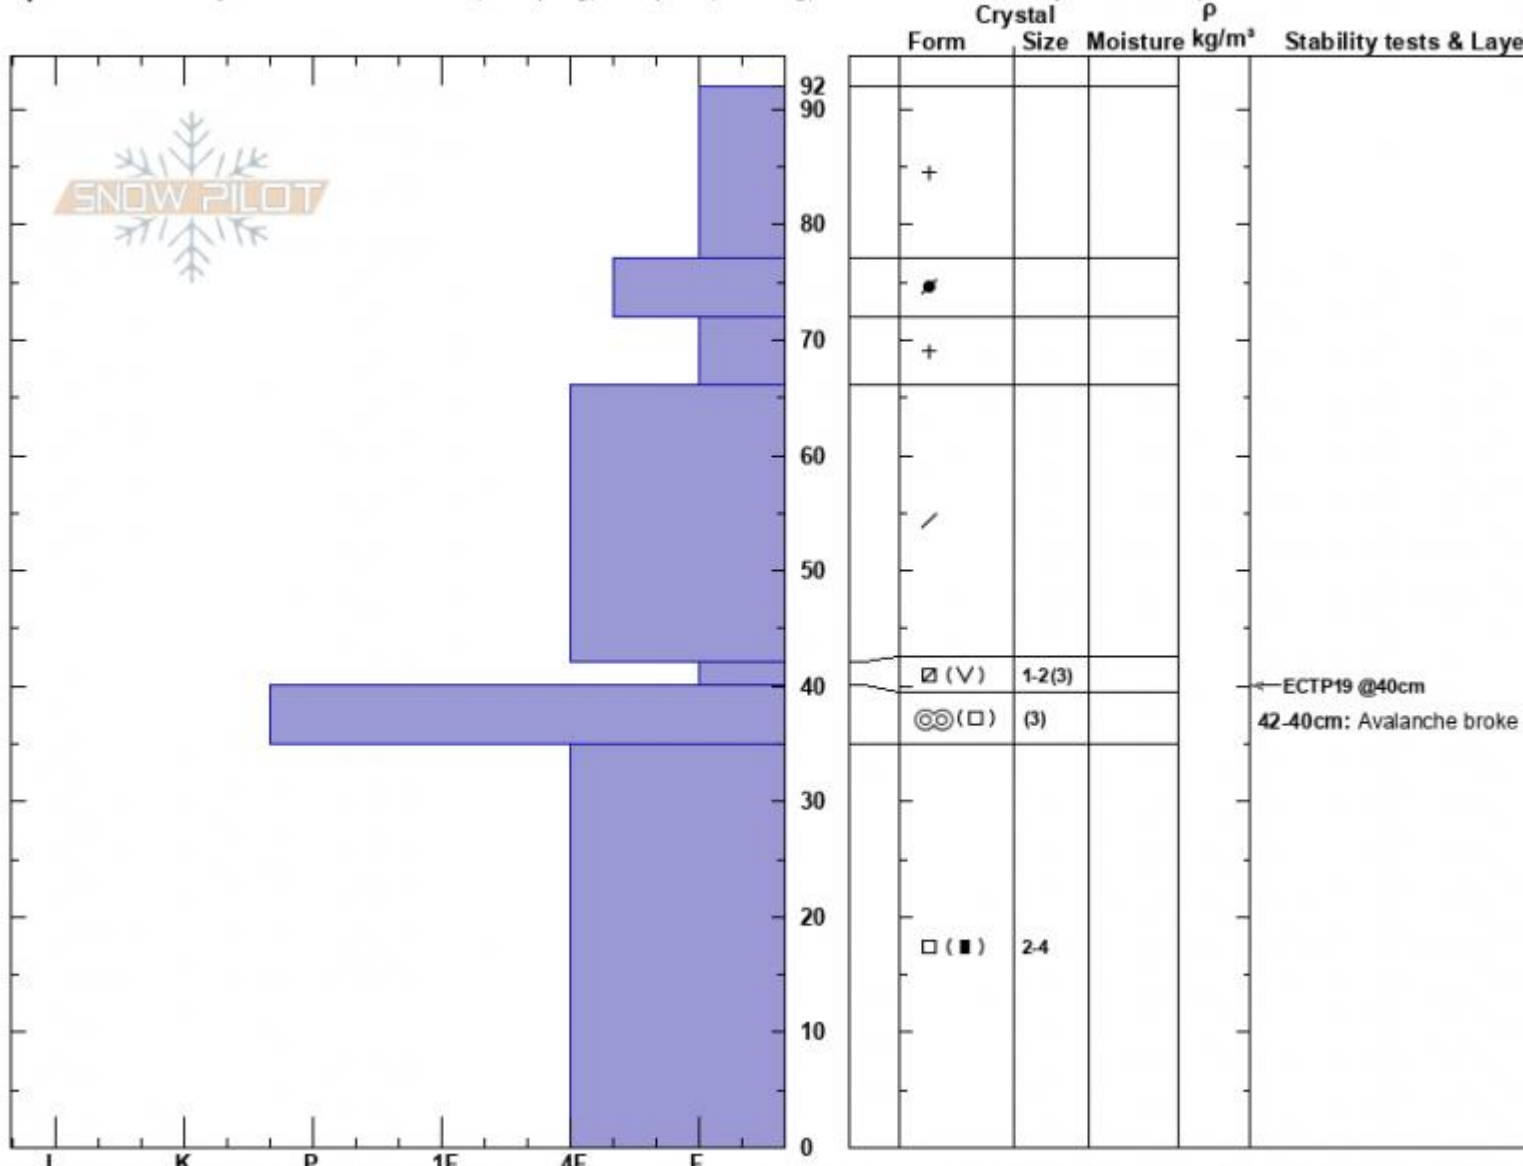

Marty's Crown ASr
 Beartooths
 MT
 Elevation: 9500 ft
 Aspect: 235°

Zach Peterson
 01/18/2024 - 10:30am
 Co-ord: 45.04175N, -109.94244W
 Slope Angle: 34°
 Wind Loading: previous

Stability: Very Poor
 Air Temperature:
 Sky Cover: BKN
 Precipitation: NO
 Wind: NW Moderate

HS:92

Layer Notes:

42-40cm: Avalanche broke here
 42-40cm: Problematic layer

Specifics: Pit is adjacent to avalanche: crown; Collapsing, widespread; Cracking; Recent avalanche activity on similar slopes

Notes: SS-ASr-R3-D2-O, 150' wide, 350' vertical run. We triggered this avalanche from low-angle terrain in the trees several hundred feet away. Additional avalanche activity on different slopes

Advisory Region
 Cooke City
 Longitude
 -109.95W

Latitude

45.05N

Cooke City, 2024-01-18