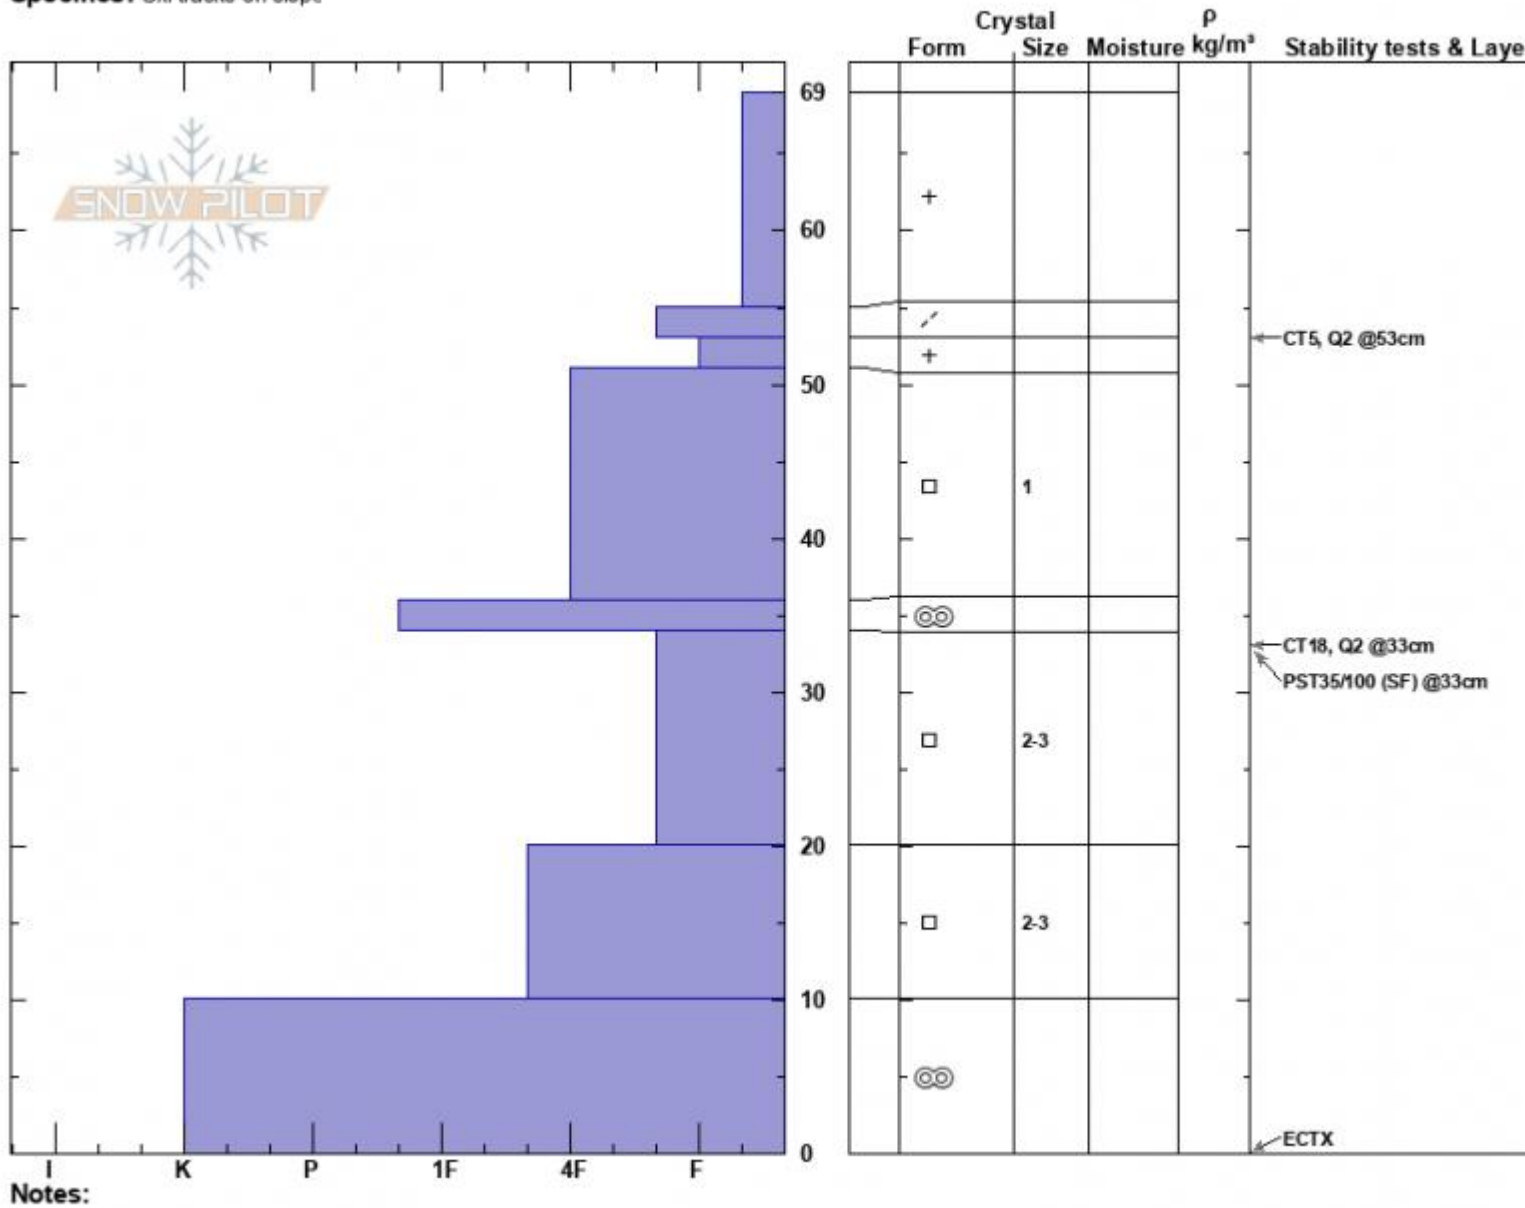

Football Field  
 Bridger Range  
 MT  
 Elevation: 8420 ft  
 Aspect: 100°  
 Specifics: Ski tracks on slope

Alex Marienthal  
 01/18/2024 - 12:00pm  
 Co-ord: 45.79796N, -110.93320W  
 Slope Angle: 34°  
 Wind Loading: no

Stability: Fair  
 Air Temperature:  
 Sky Cover: OVC  
 Precipitation: S-1  
 Wind: S Light Breeze

HS:69  
 PF:60  
 Layer Notes:  
 34-20cm: Problematic layer

Advisory Region  
 Bridger Range  
 Longitude  
 -110.94W  
 Latitude  
 45.79N  
 Bridger Range, 2024-01-18