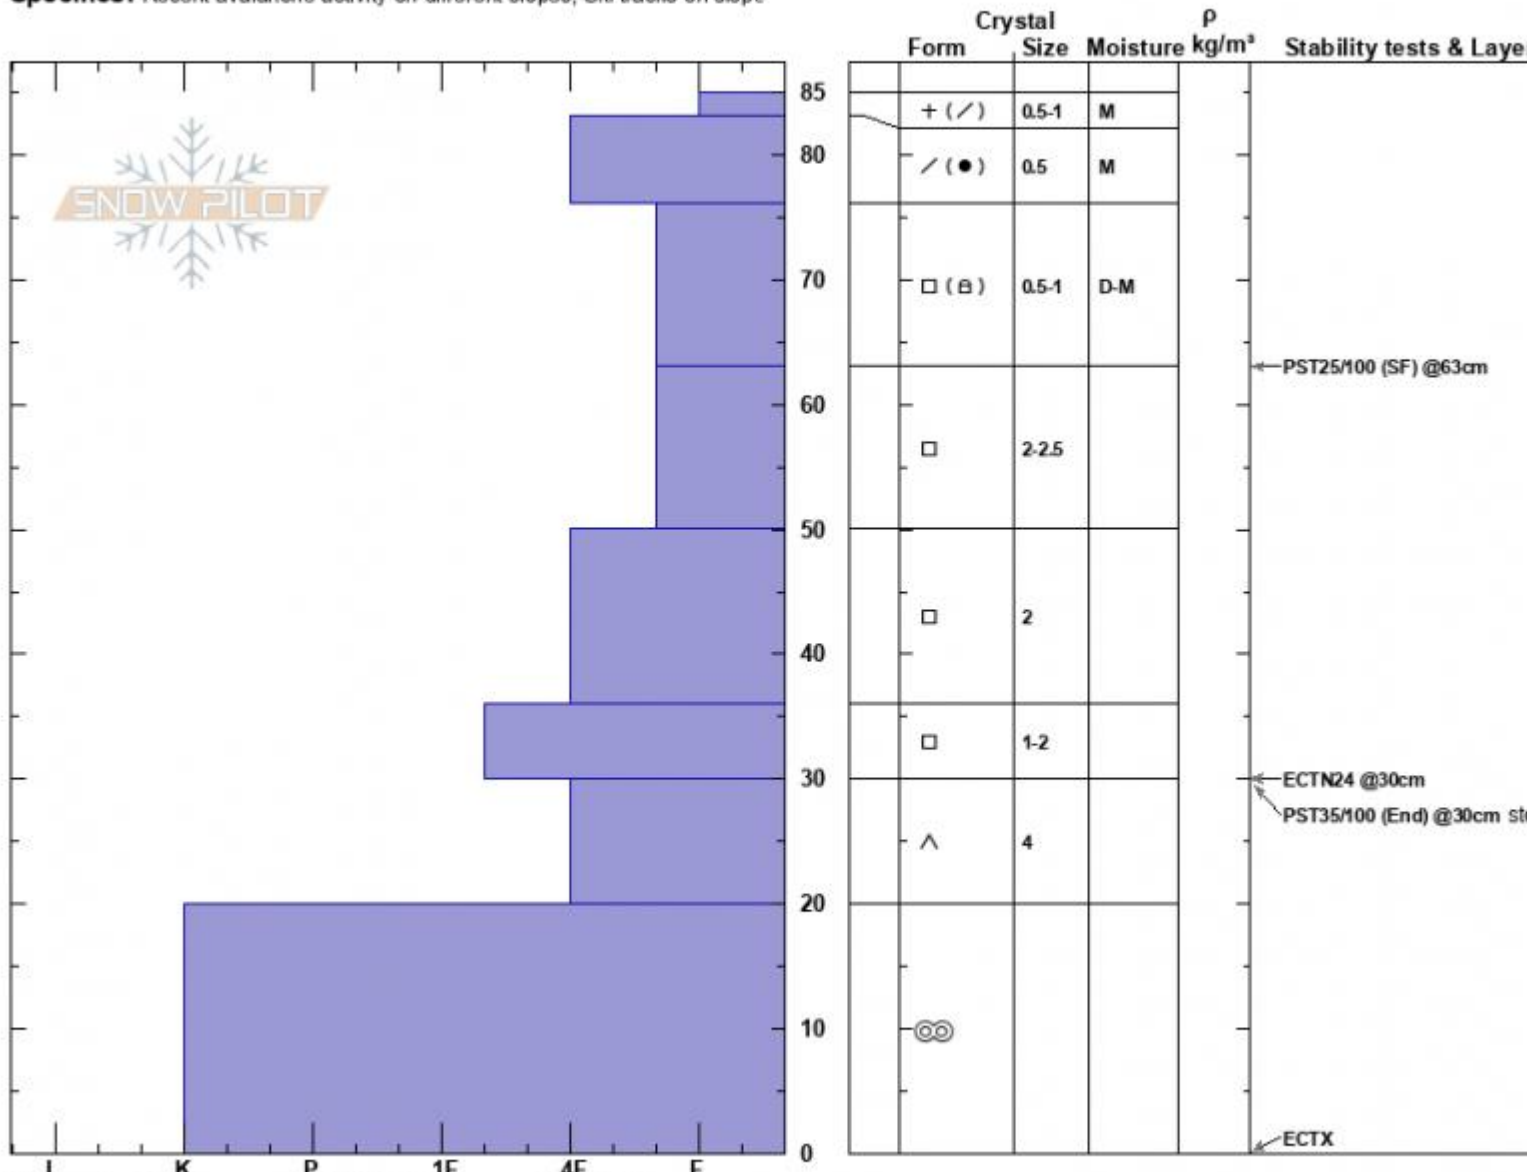

Refr. Chutes/Ramp
 Bridger Range
 MT
 Elevation: 8330 ft
 Aspect: 15°
 Specifics: Recent avalanche activity on different slopes; Ski tracks on slope

Alex Marienthal
 01/20/2024 - 1:00pm
 Co-ord: 45.82880N, -110.93213W
 Slope Angle: 26°
 Wind Loading: no

Stability: Fair
 Air Temperature: 1°C
 Sky Cover: BKN
 Precipitation: NO
 Wind: Calm

HS:85
 PF:80
 PS:15
 Layer Notes:
 30-20cm: Problematic layer

Notes: Top 7.5" of snow = 1" of SWE (19cm snow = 25mm SWE).
 Recent snowfall settled to 3.5" = 0.4" SWE (9cm snow = 10mm SWE).

Advisory Region
 Bridger Range
 Longitude
 -110.93W
 Latitude
 45.83N
 Bridger Range, 2024-01-20