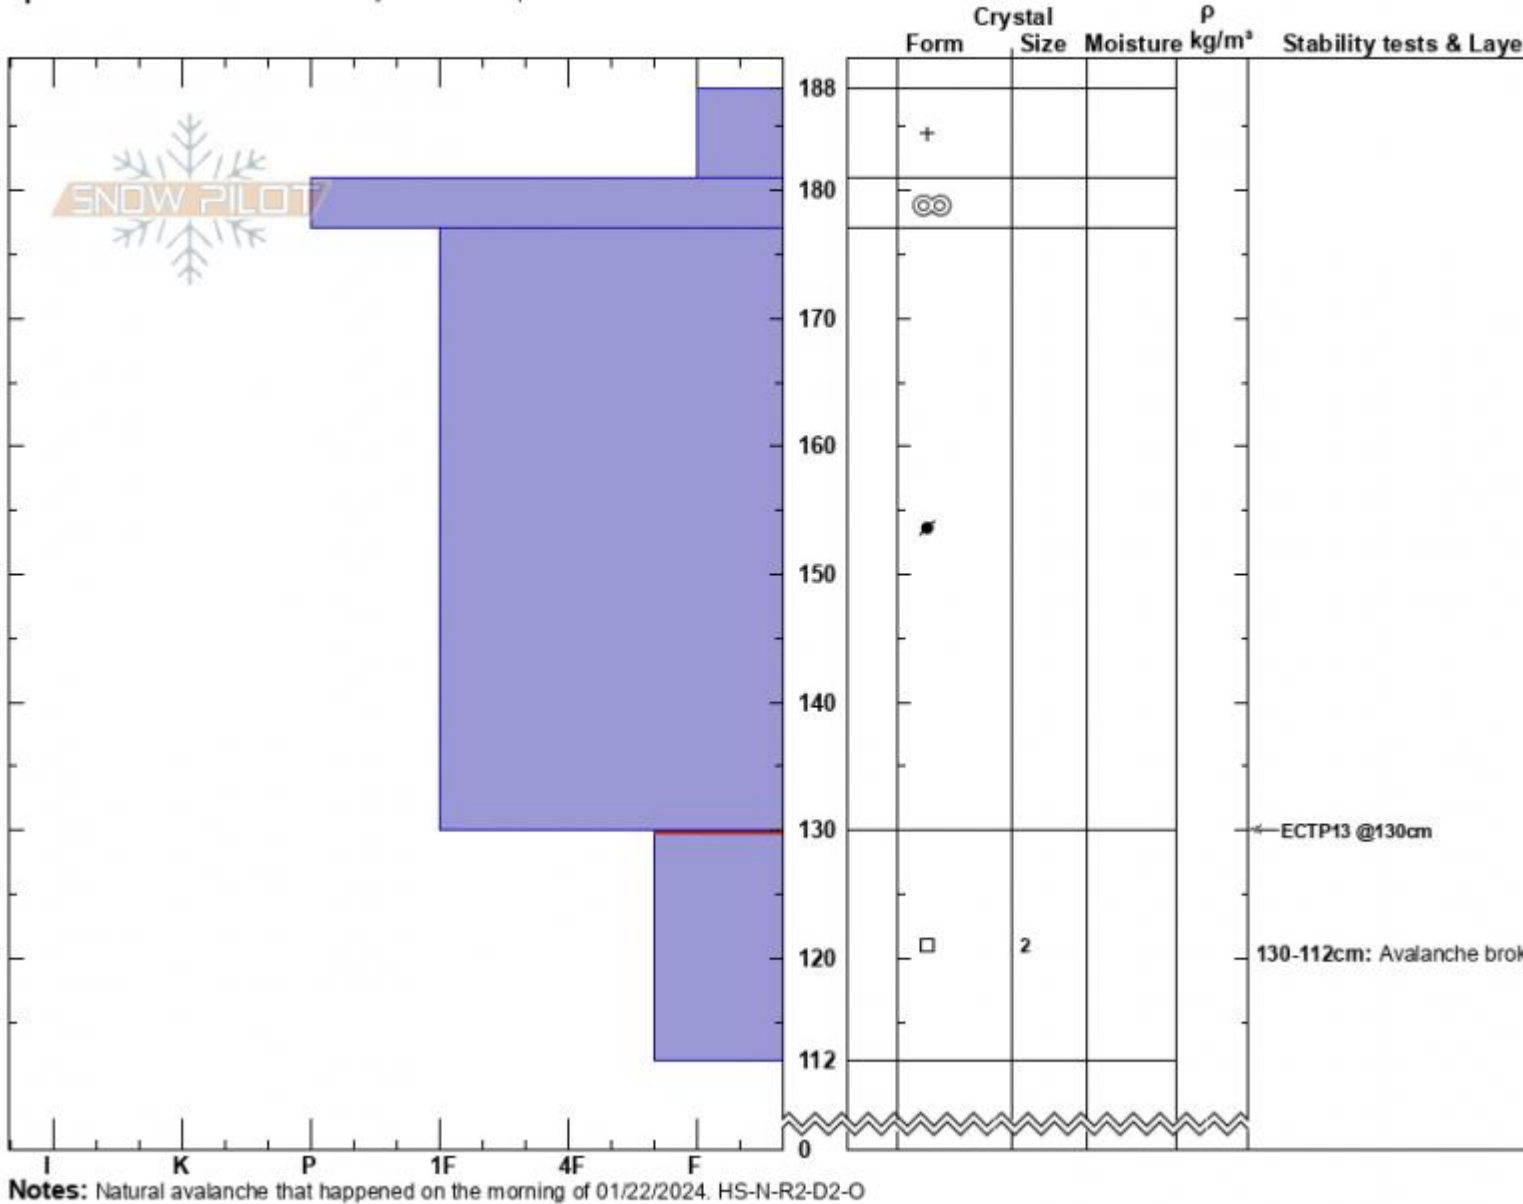

Beaver Creek Crown
Madison Range-N
MT
Elevation: 9200 ft
Aspect: 30°
Specifics: Recent avalanche activity on similar slopes

Zach Peterson
01/22/2024 - 10:30am
Co-ord: 45.16564N, -111.35889W
Slope Angle: 30°
Wind Loading: yes

Stability: Poor
Air Temperature:
Sky Cover: FEW
Precipitation: NO
Wind: SW Moderate

HS:188 **Layer Notes:**
130-112cm: Avalanche broke here
130-112cm: Problematic layer

Advisory Region
Northern Madison
Longitude
-111.38W
Latitude
45.17N
Northern Madison, 2024-01-22