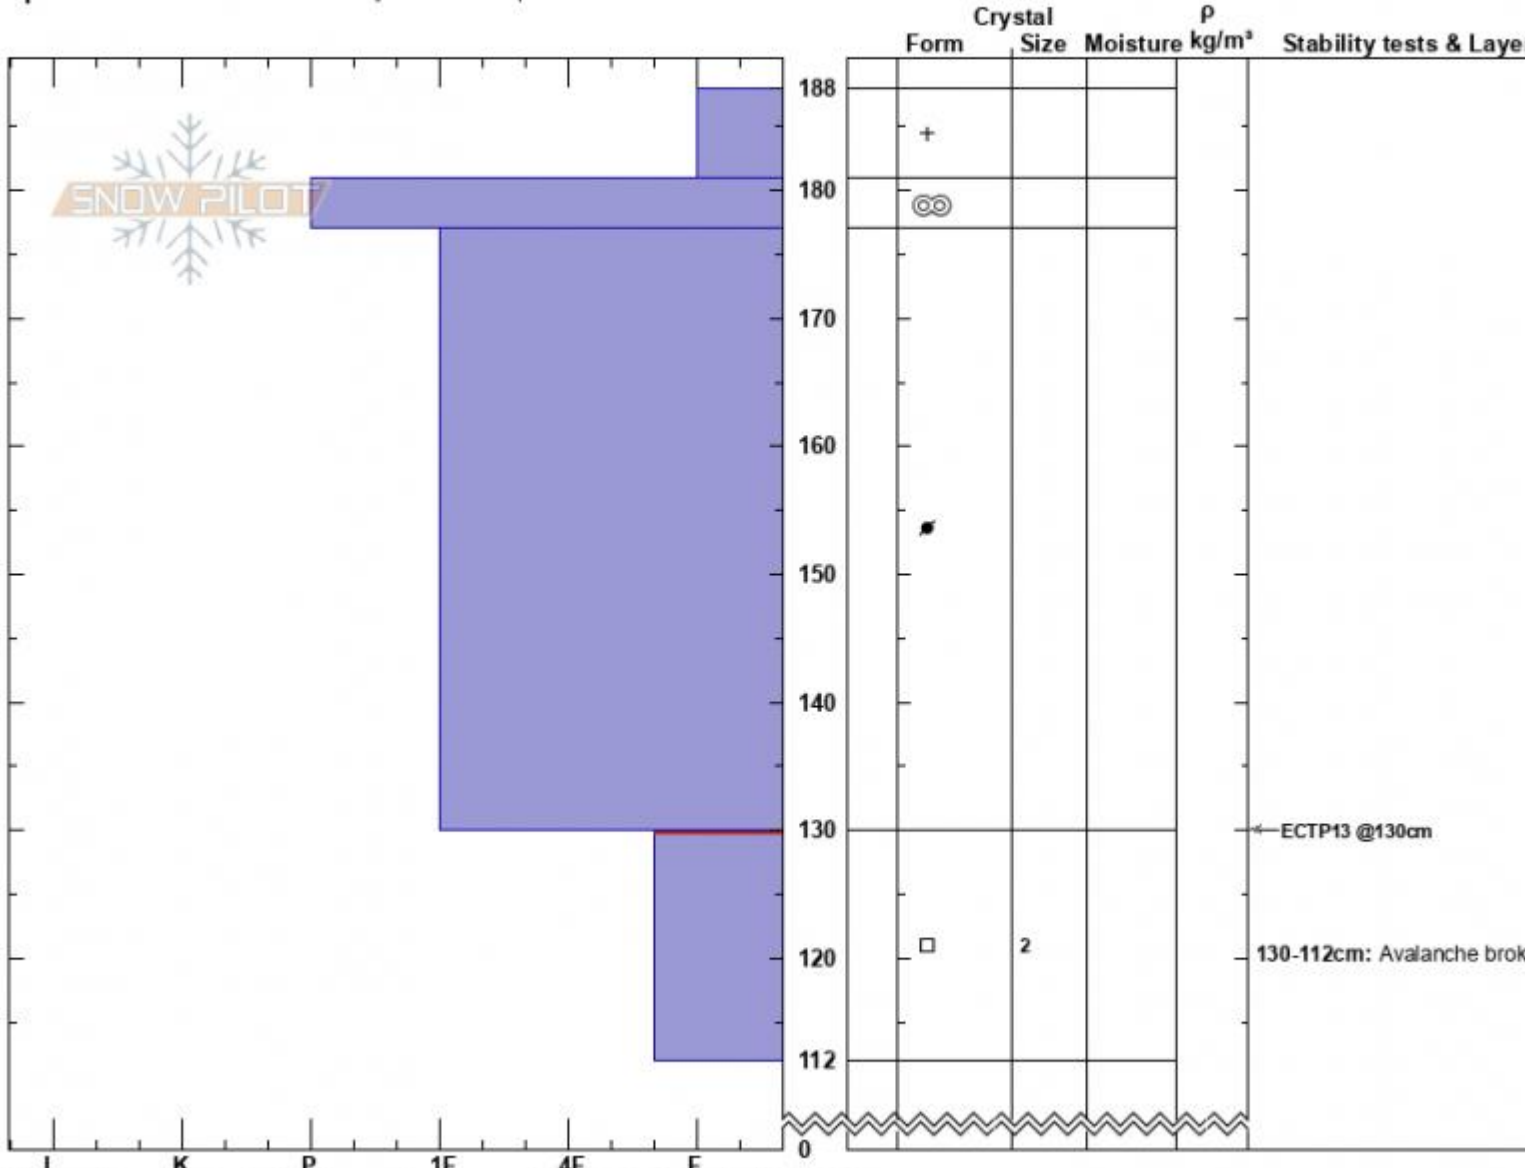

Beaver Creek Crown  
 Madison Range-N  
 MT  
 Elevation: 9200 ft  
 Aspect: 30°  
 Specifics: Recent avalanche activity on similar slopes

Zach Peterson  
 01/22/2024 - 10:30am  
 Co-ord: 45.16564N, -111.35889W  
 Slope Angle: 30°  
 Wind Loading: yes

Stability: Poor  
 Air Temperature:  
 Sky Cover: FEW  
 Precipitation: NO  
 Wind: SW Moderate

HS:188 Layer Notes:  
 130-112cm: Avalanche broke her  
 130-112cm: Problematic layer

Notes: Natural avalanche that happened on the morning of 01/22/2024. HS-N-R2-D2-O

Advisory Region  
 Northern Madison  
 Longitude  
 -111.38W  
 Latitude  
 45.17N  
 Northern Madison, 2024-01-22