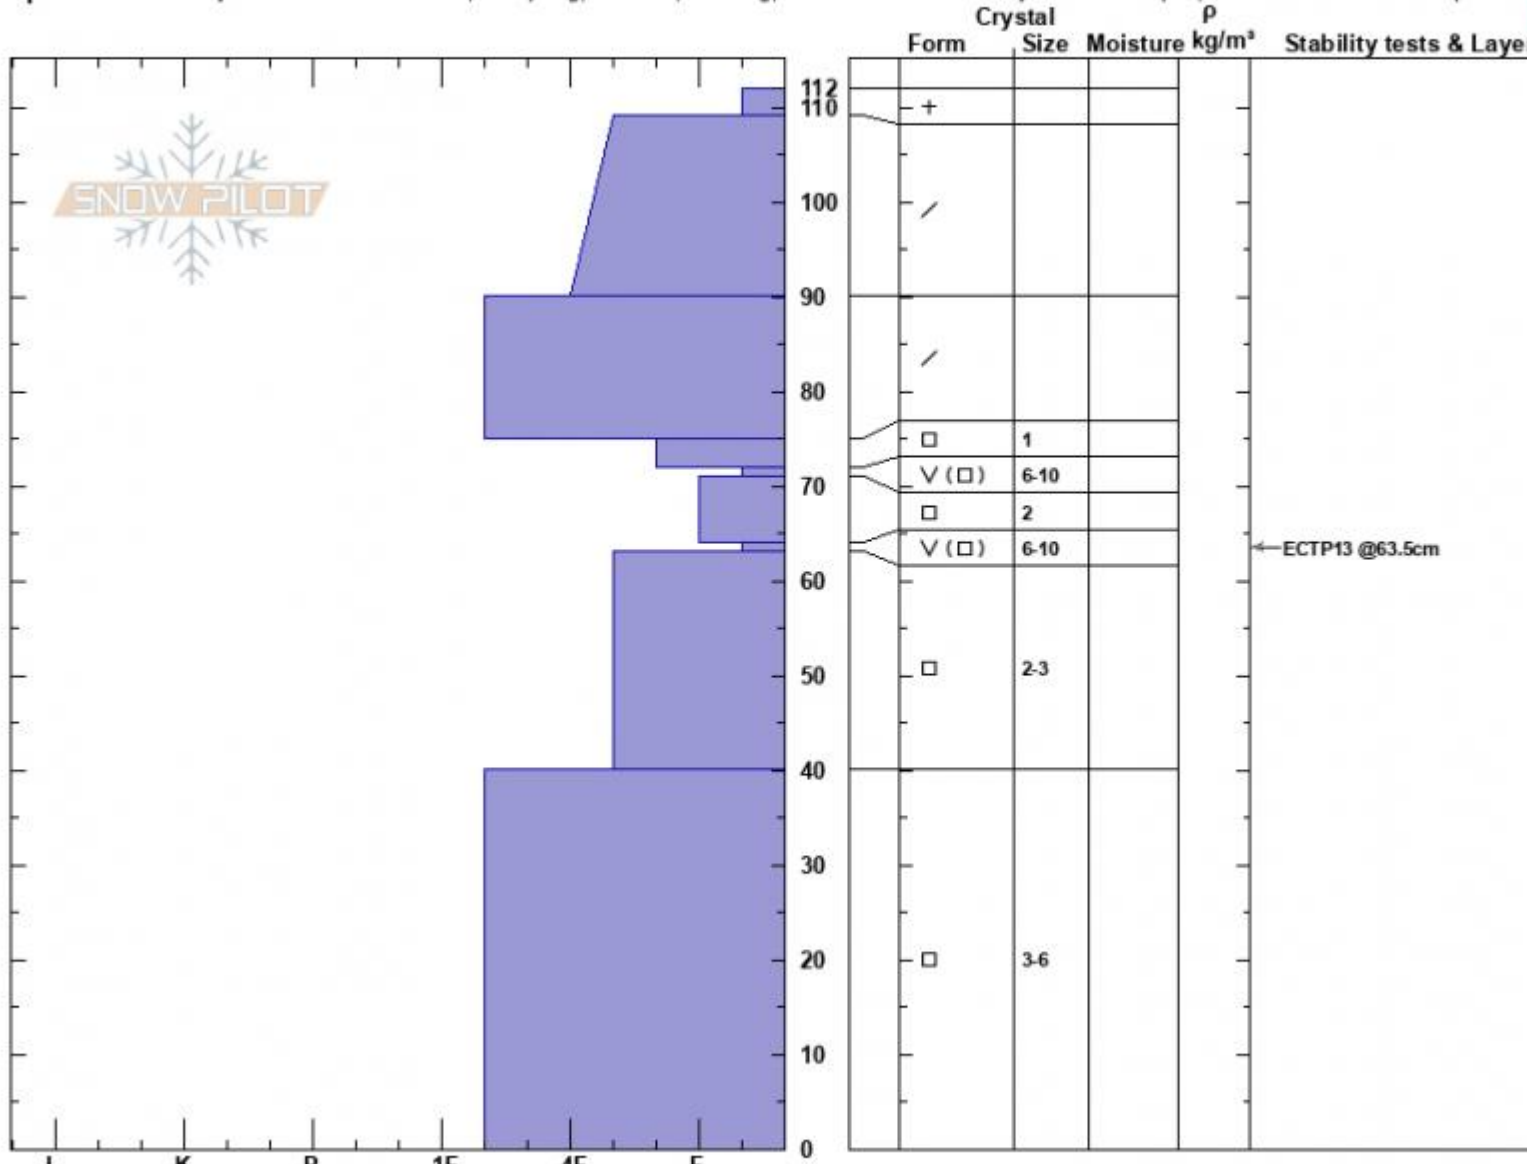

TargheeCrk, Lionhead  
Henry Mtns  
MT

Alex Marienthal  
01/26/2024 - 12:35pm  
Co-ord: 44.73732N, -111.37429W  
Slope Angle: 25°  
Wind Loading: no

Stability: Poor  
Air Temperature:  
Sky Cover: SCT  
Precipitation: NO  
Wind: Calm

HS:112 Layer Notes:  
PF:90 64-63cm:Problematic layer

Specifics: Pit is adjacent to avalanche: other; Collapsing, localized; Cracking; Recent avalanche activity on similar slopes; Snowmobile tracks on slope

Notes: Dug 200' away on the same slope as an avalanche that occurred in last 3-6 days. R3-D2, 1-2' deep, 150' wide. Cracking around our sled tracks on the approached pit. Upper layer of surface likely collapsed prior to digging/testing. Additional Pit Specifics: Recent avalanche activity on different slopes; V

Advisory Region  
Lionhead Range  
Longitude  
-111.32W  
Latitude  
44.71N  
Lionhead Range, 2024-01-28