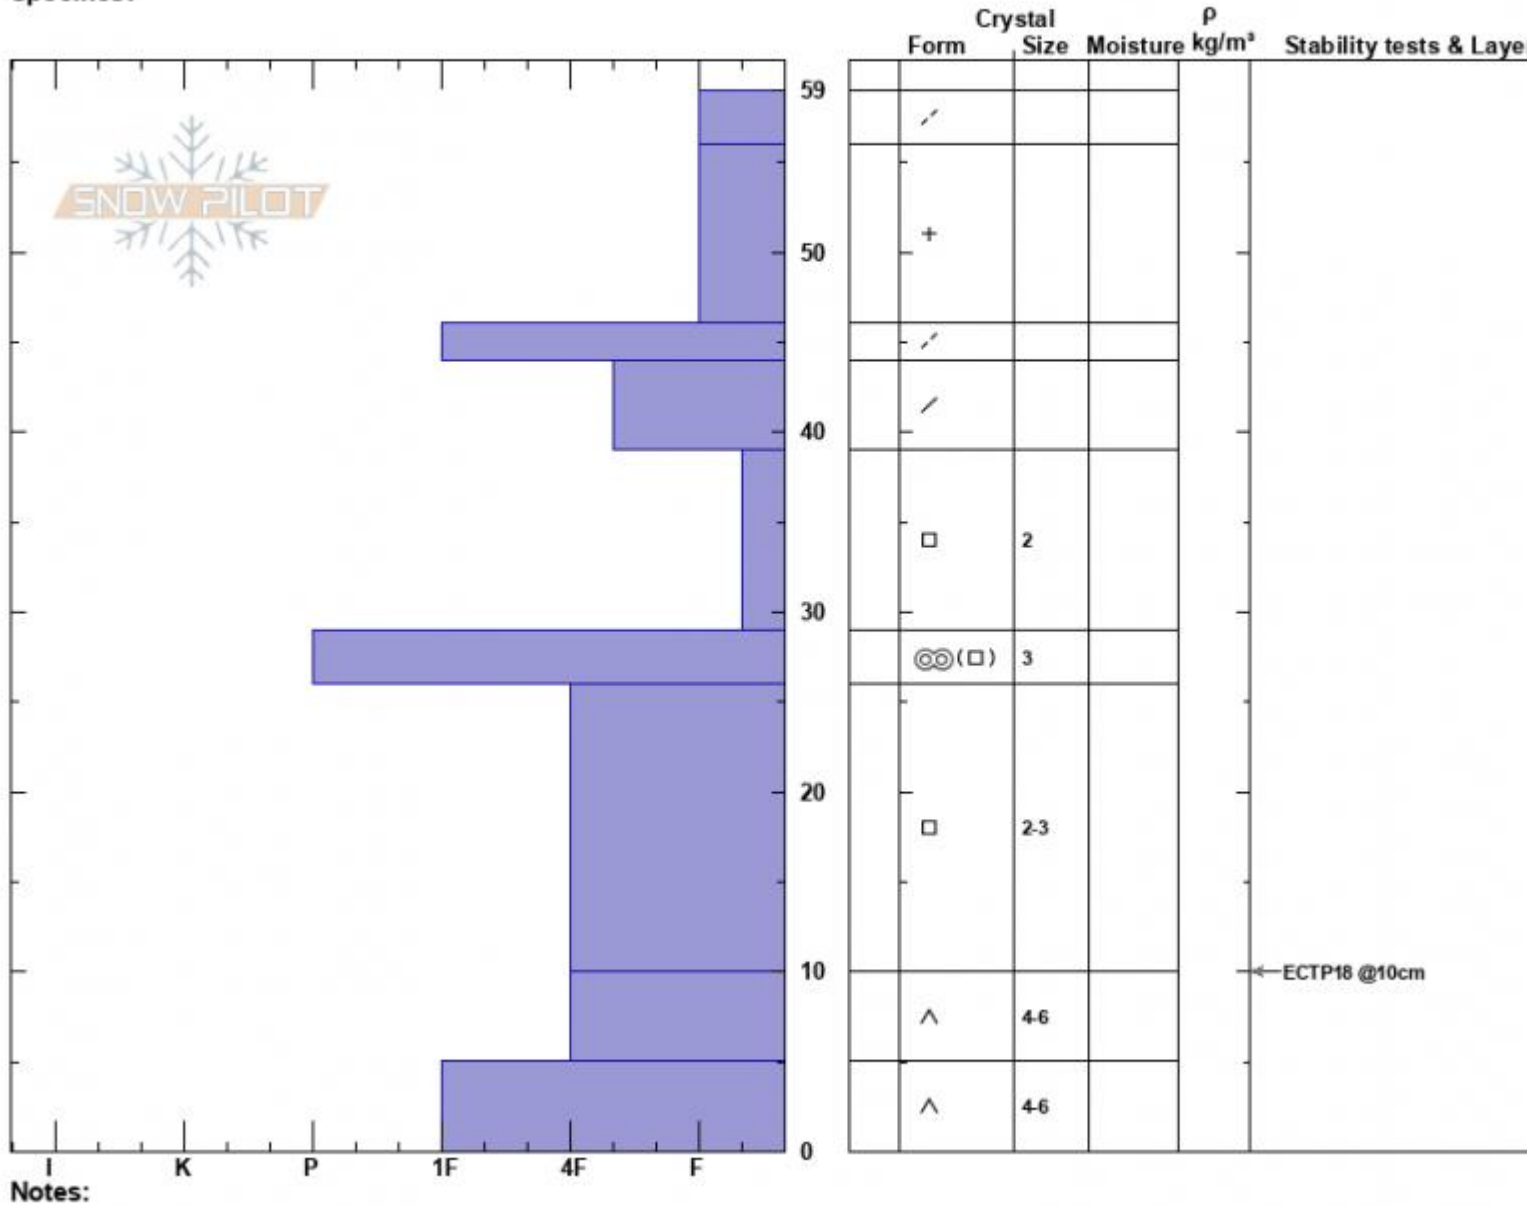

Tyler's S. Shoulder
 Madison Range-N
 MT
 Elevation: 9040 ft
 Aspect: 249°
 Specifics:

Dave Zinn
 01/15/2024 - 12:00pm
 Co-ord: 45.32163N, -111.38167W
 Slope Angle: 24°
 Wind Loading: no

Stability: Fair
 Air Temperature:
 Sky Cover: CLR
 Precipitation: NO
 Wind: W Calm

HS:59
 PF:50
 Layer Notes: 39-29cm: Problematic layer

Advisory Region
 Northern Madison
 Longitude
 -111.39W
 Latitude
 45.34N
 Northern Madison, 2024-01-15