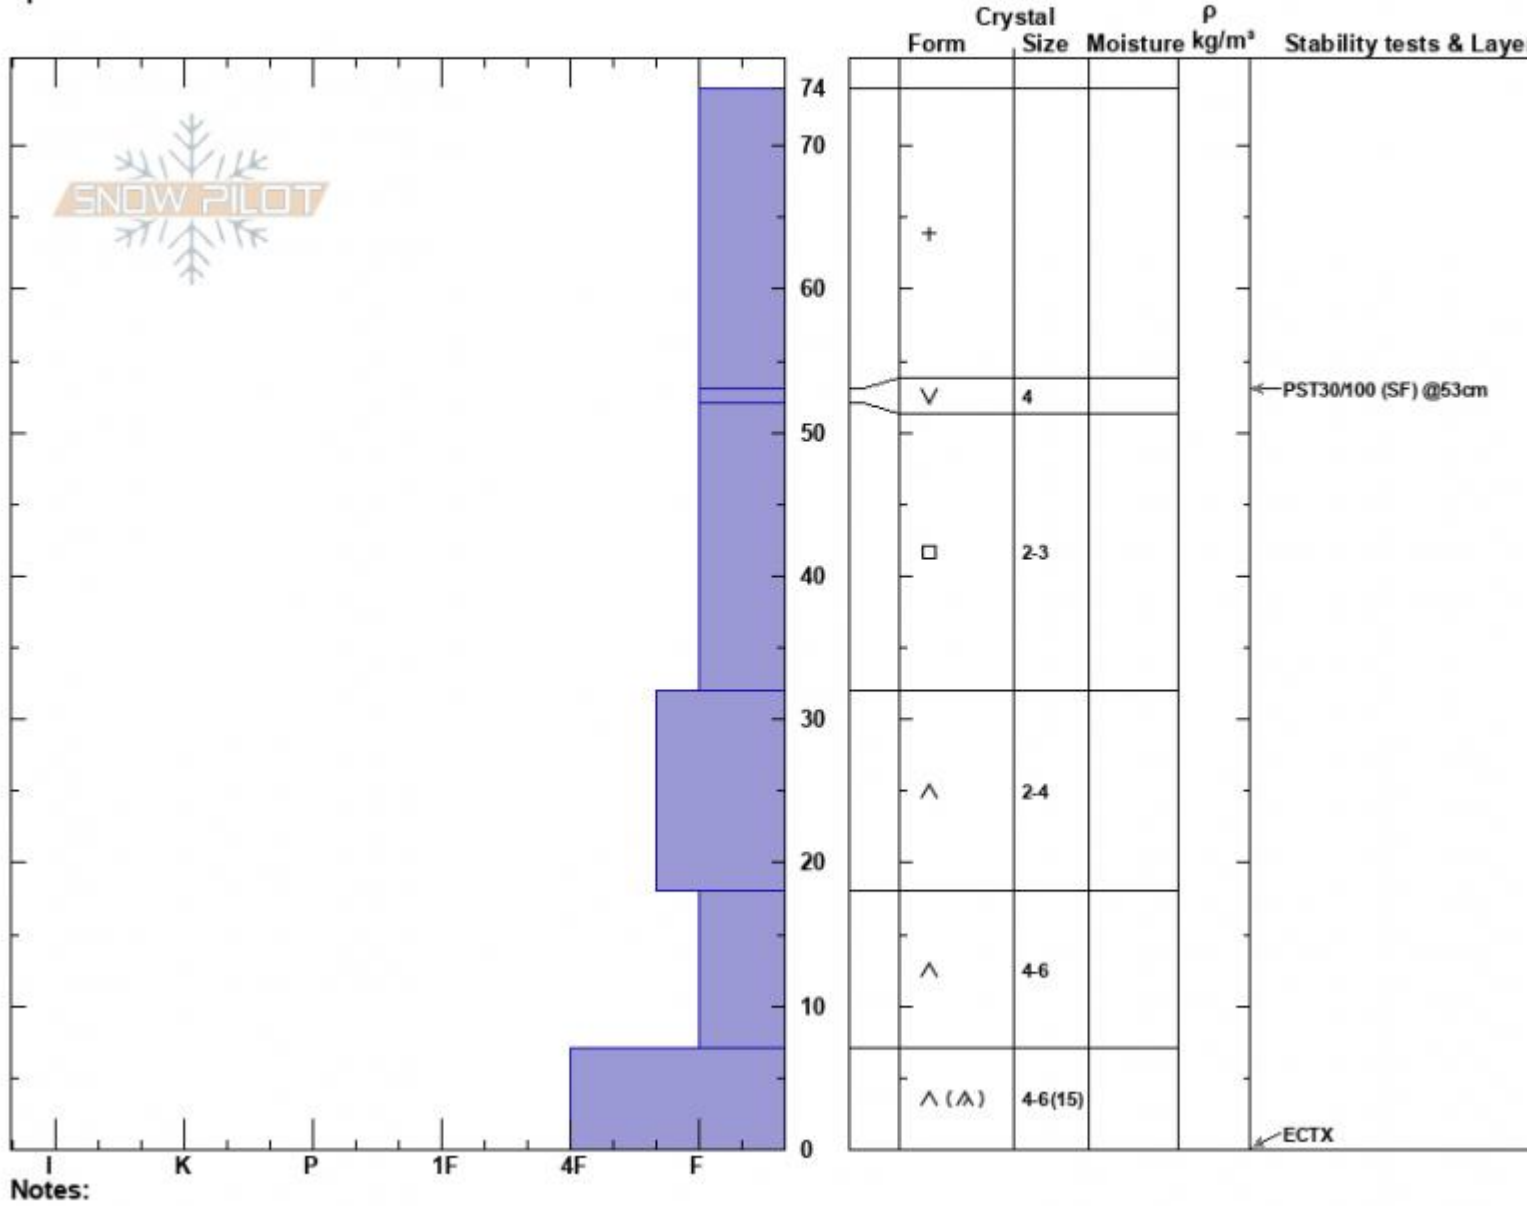

Top of Spanky's North  
 Madison Range-N  
 MT  
 Elevation: 9160 ft  
 Aspect: 45°  
 Specifics:

Dave Zinn  
 01/15/2024 - 12:30pm  
 Co-ord: 45.32473N, -111.38145W  
 Slope Angle: 25°  
 Wind Loading: previous

Stability: Good  
 Air Temperature:  
 Sky Cover: CLR  
 Precipitation: NO  
 Wind: W Calm

HS:74  
 PF:65  
 Layer Notes:  
 53-52cm:Problematic layer

Advisory Region  
 Northern Madison  
 Longitude  
 -111.38W  
 Latitude  
 45.35N  
 Northern Madison, 2024-01-15