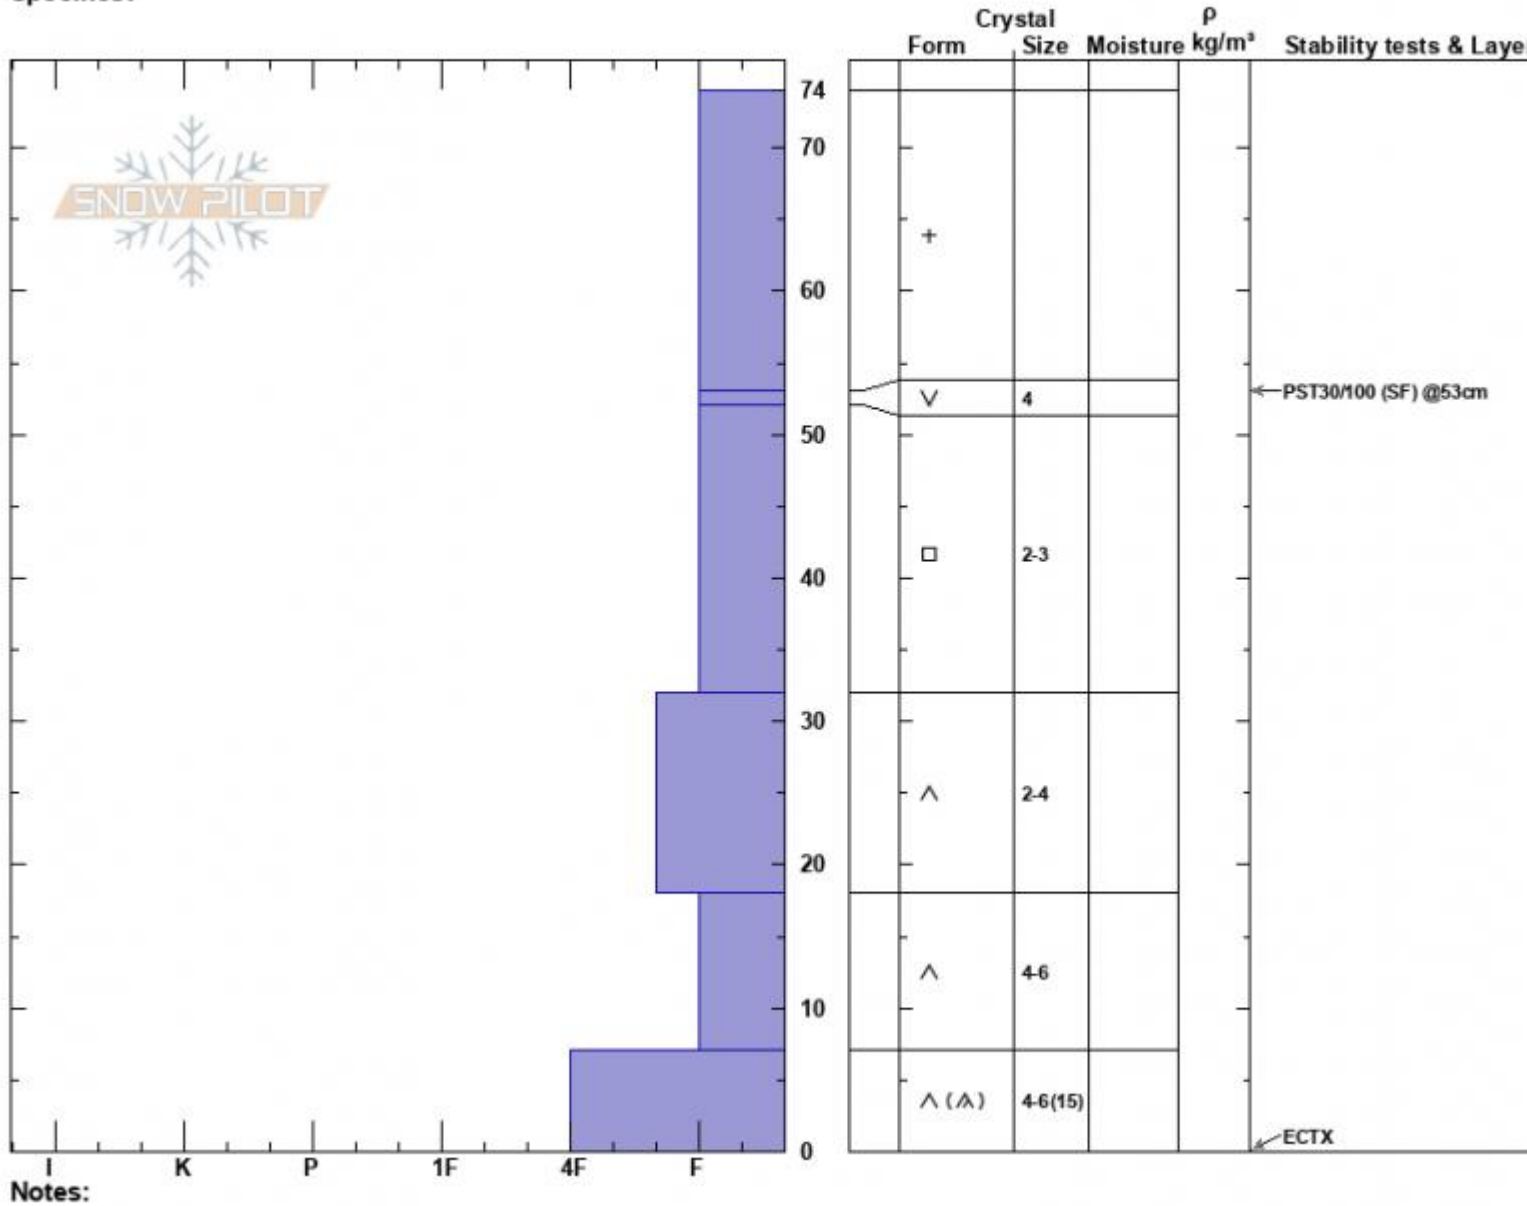

Top of Spanky's North  
 Madison Range-N  
 MT  
 Elevation: 9160 ft  
 Aspect: 45°  
 Specifics:

Dave Zinn  
 01/15/2024 - 12:30pm  
 Co-ord: 45.32473N, -111.38145W  
 Slope Angle: 25°  
 Wind Loading: previous

Stability: Good  
 Air Temperature:  
 Sky Cover: CLR  
 Precipitation: NO  
 Wind: W Calm

HS:74  
 PF:65  
 Layer Notes:  
 53-52cm:Problematic layer

Advisory Region  
 Northern Madison  
 Longitude  
 -111.38W  
 Latitude  
 45.35N  
 Northern Madison, 2024-01-15