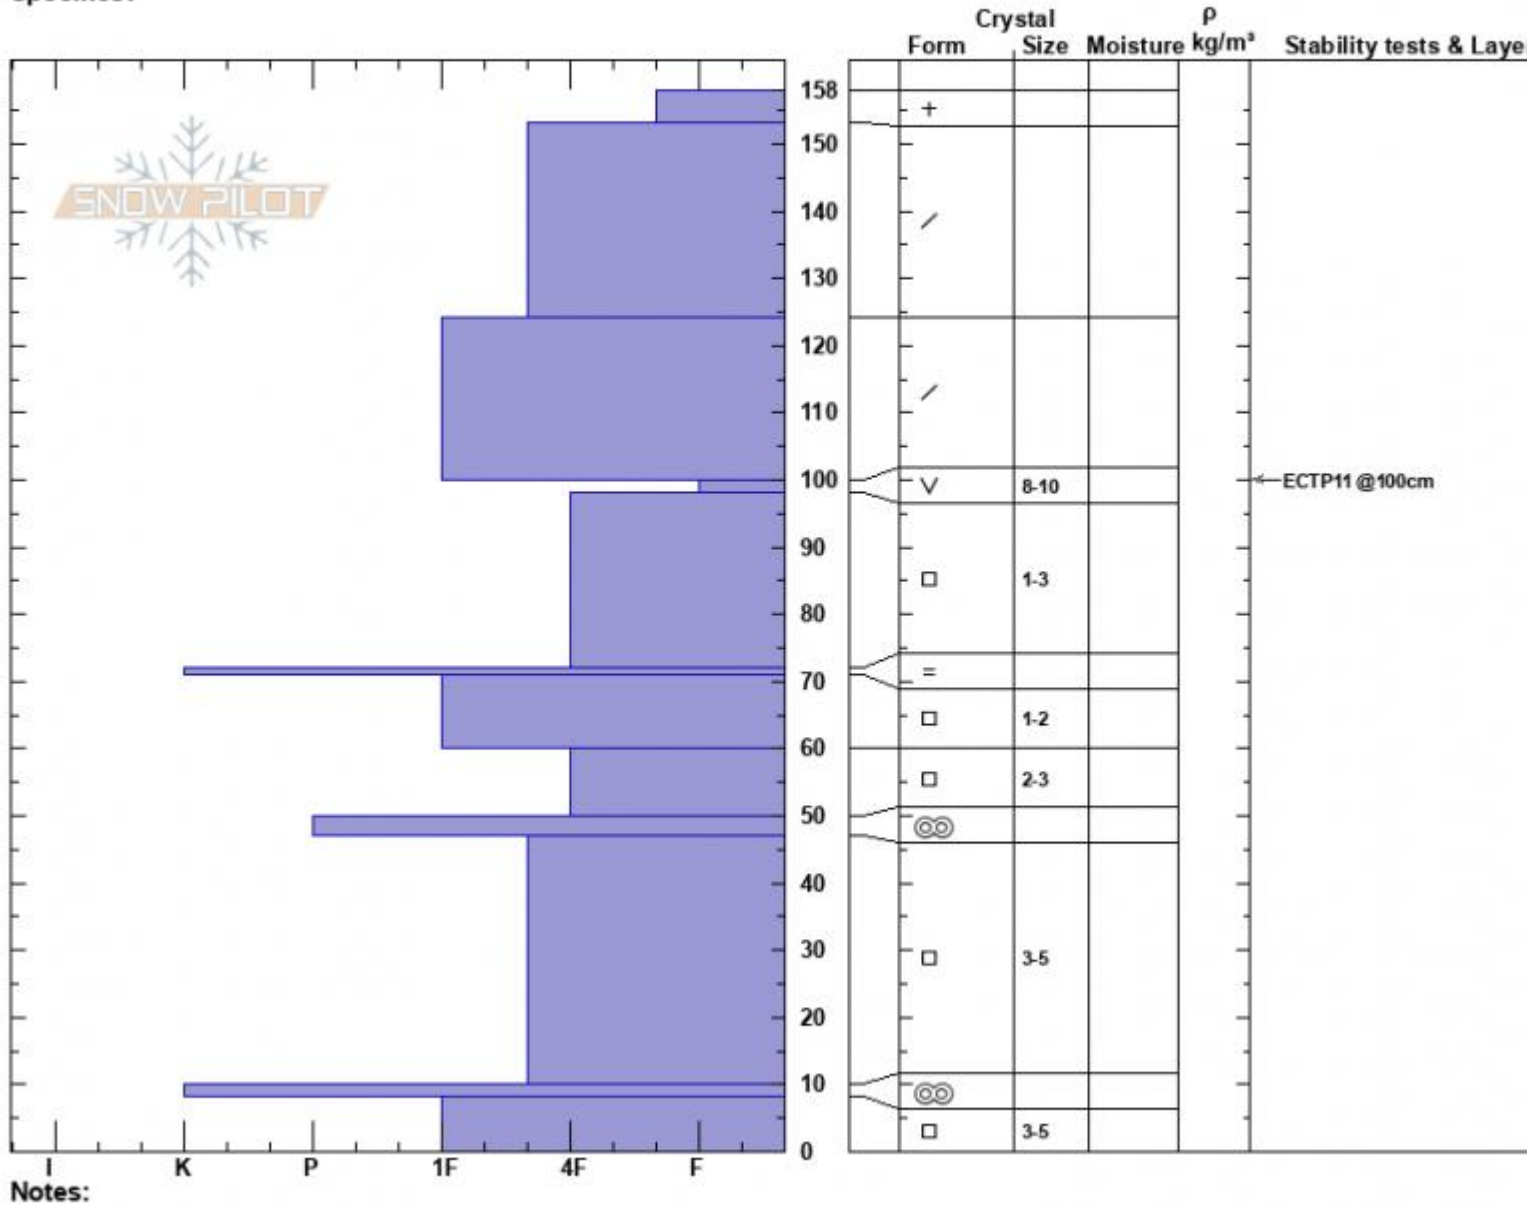

Yale Pass North
 Centennial Range
 MT
 Elevation: 8920 ft
 Aspect: 355°
 Specifics:

Dave Zinn
 01/28/2024 - 2:00pm
 Co-ord: 44.54894N, -111.46986W
 Slope Angle: 28°
 Wind Loading: no

Stability: Poor
 Air Temperature:
 Sky Cover: OVC
 Precipitation: NO
 Wind: S Light Breeze

HS:158 Layer Notes:
 PF:30 100-98cm: Problematic layer

Advisory Region
 Island Park
 Longitude
 -111.73W
 Latitude
 44.55N
 Island Park, 2024-02-01