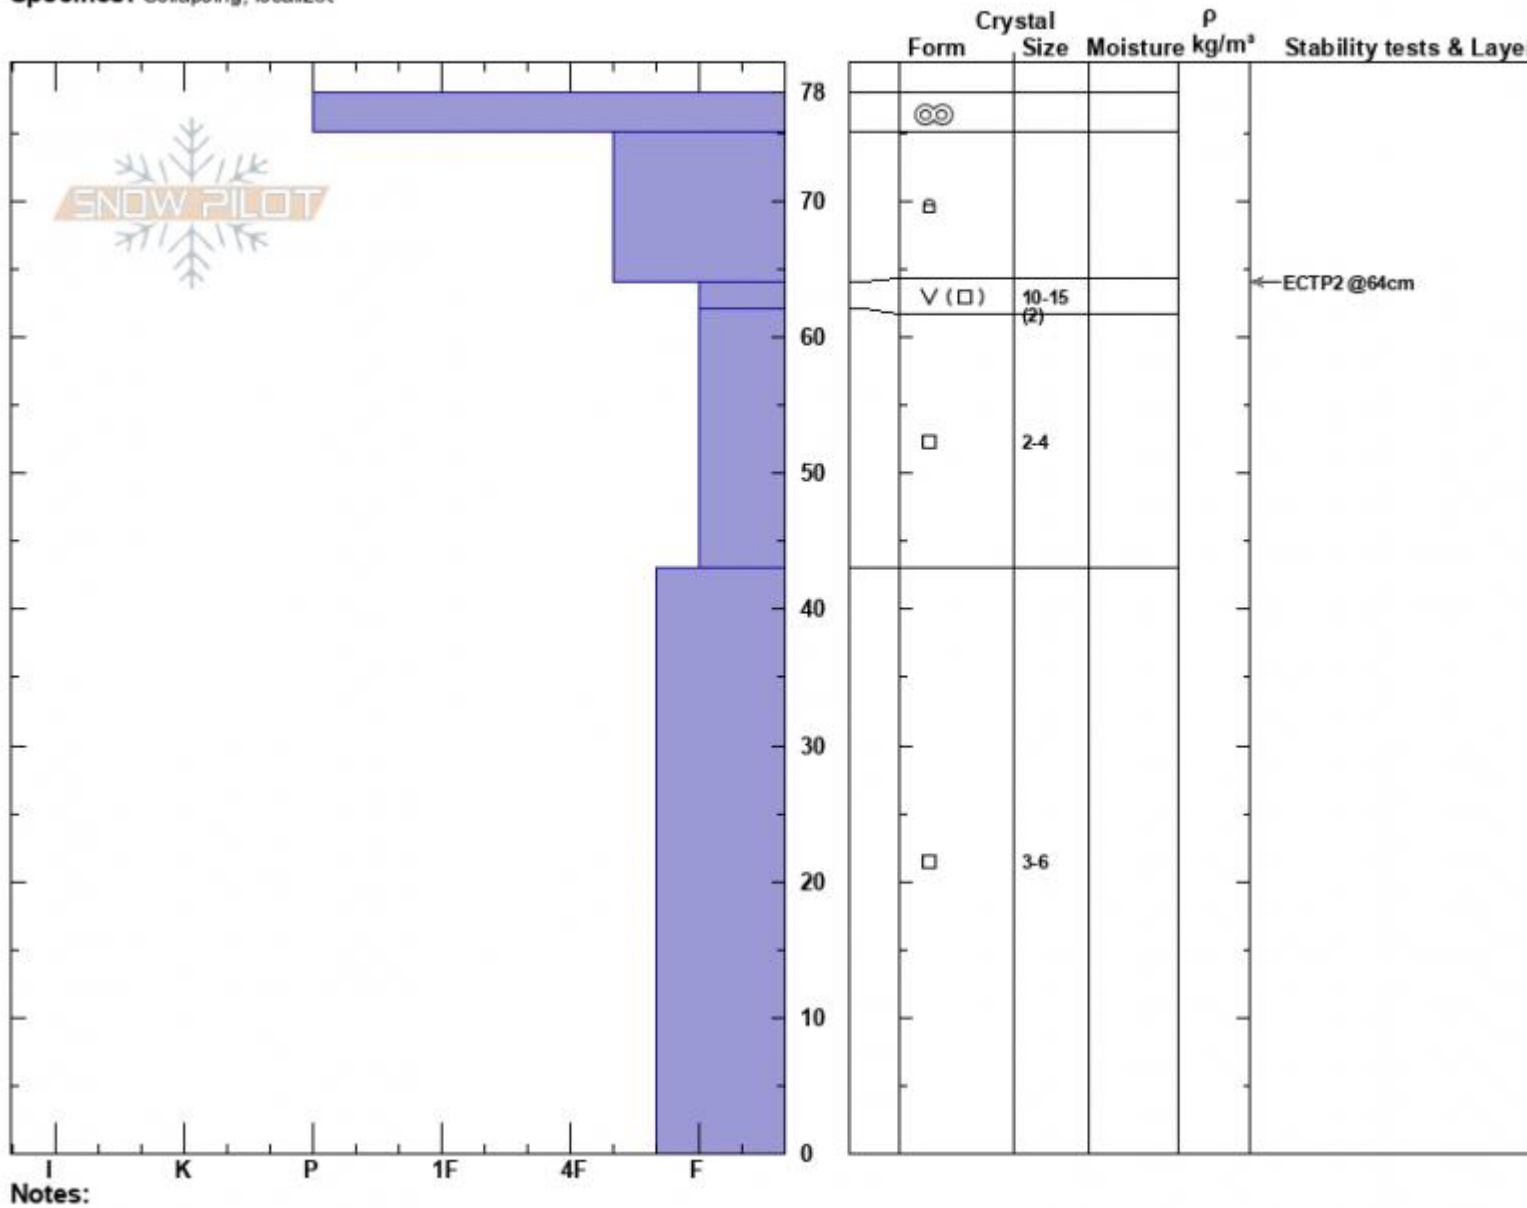

Sunlight Basin
 Madison Range-S
 MT
 Elevation: 9300 ft
 Aspect: 109°
 Specifics: Collapsing, localizer

Zach Peterson
 02/01/2024 - 11:00am
 Co-ord: 44.97500N, -111.31399W
 Slope Angle: 22°
 Wind Loading: no

Stability: Poor
 Air Temperature:
 Sky Cover: CLR
 Precipitation: NO
 Wind: SW Moderate

HS:78
 PF:27
 Layer Notes:
 64-62cm:Problematic layer

Advisory Region
 Southern Madison
 Longitude
 -111.27W
 Latitude
 45.06N
 Southern Madison, 2024-02-01