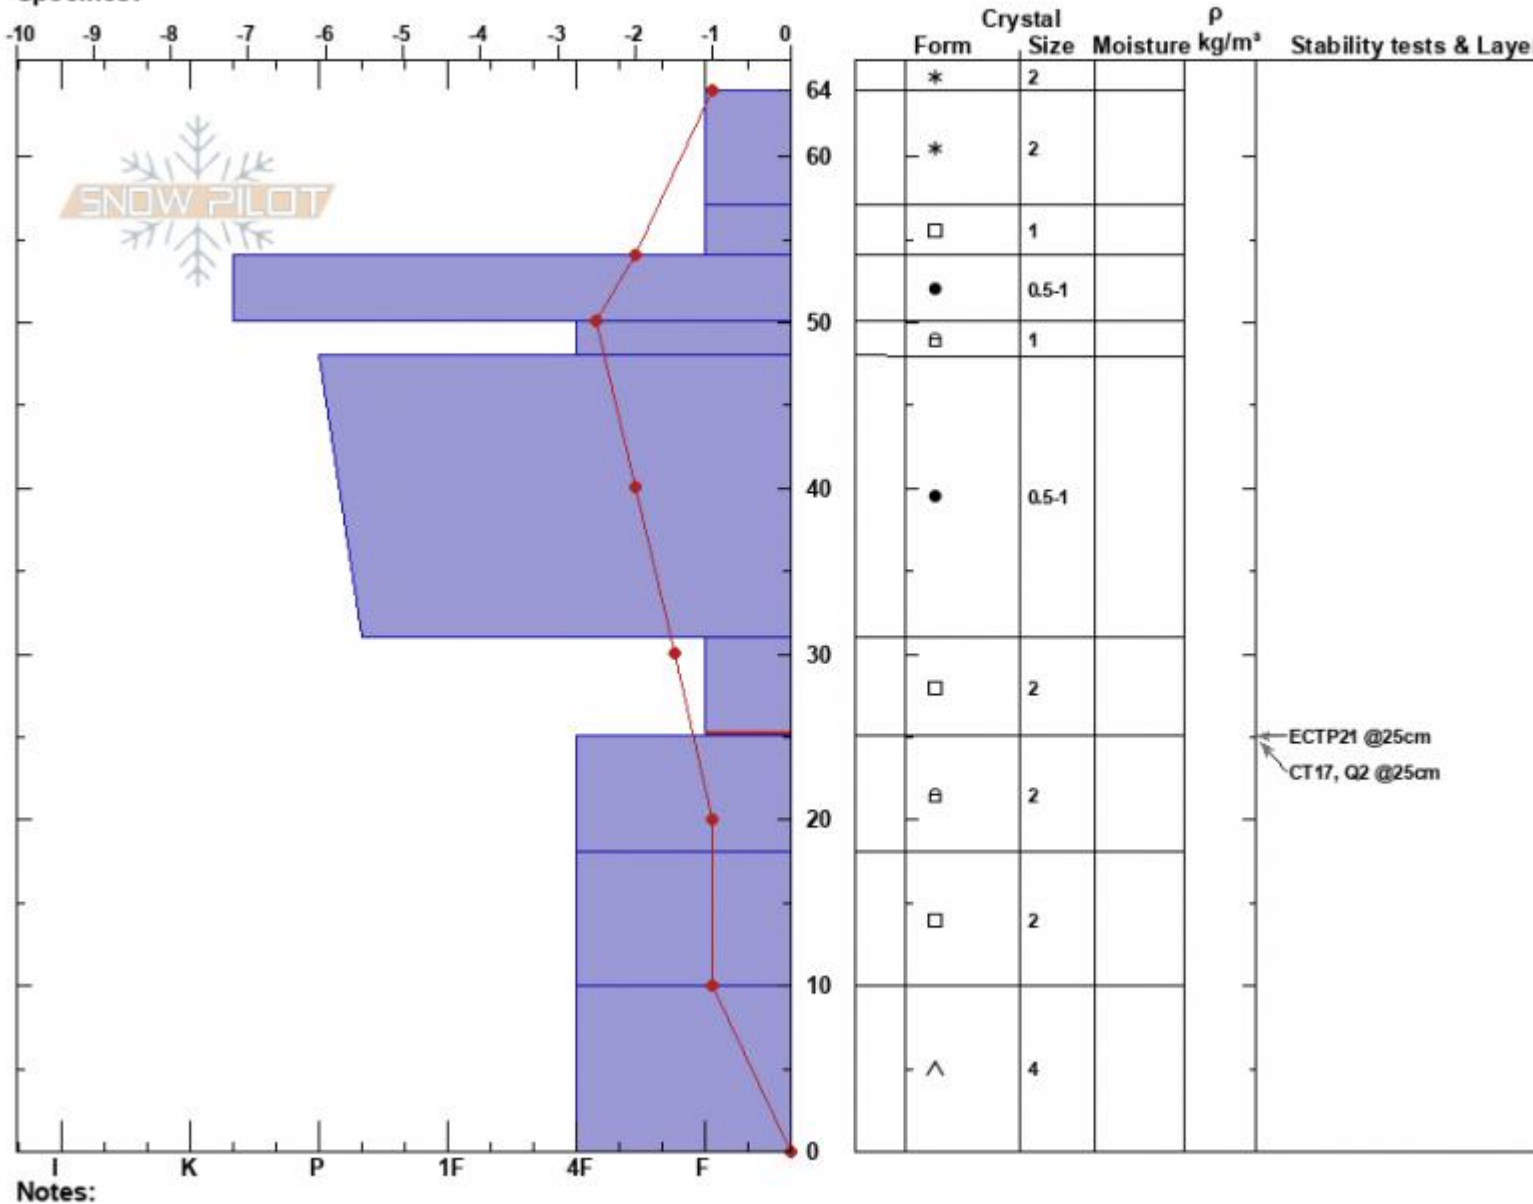

Lick Creek NE Meadow
 Gallatin Range-N
 MT
 Elevation: 8064 ft
 Aspect: 13°
 Specifics:

Eliza Donahue
 02/03/2024 - 2:30pm
 Co-ord: 45.52435N, -110.95577W
 Slope Angle: 12°
 Wind Loading: previous

Stability:
 Air Temperature: -4°C
 Sky Cover: X
 Precipitation: S1
 Wind: SW Light Breeze

HS:64
 PF:10
 PS:5
 Layer Notes:
 31-25cm:Problematic layer

Advisory Region
 Northern Gallatin
 Longitude
 -110.96W
 Latitude
 45.52N
 Northern Gallatin, 2024-02-03