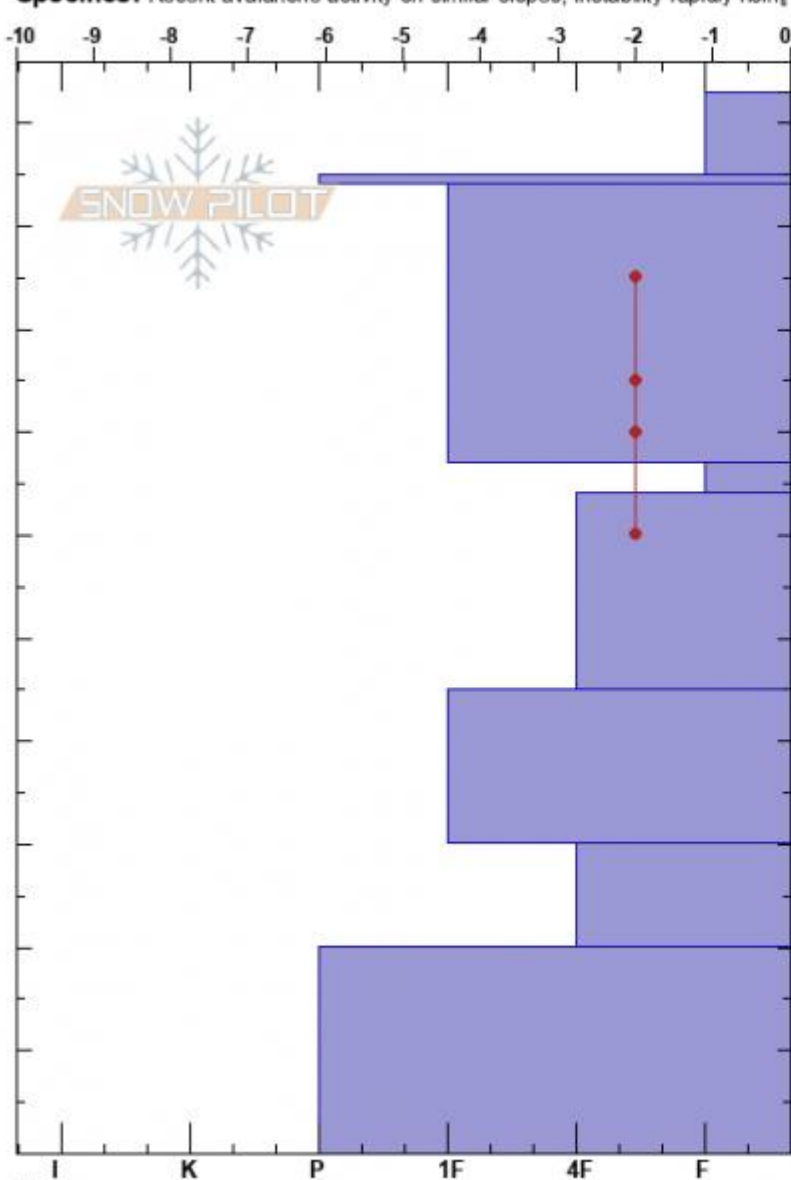

Arrowhead Ridge  
 Bridger Range  
 MT  
 Elevation: 8800 ft  
 Aspect: 130°  
 Specifics: Recent avalanche activity on similar slopes; Instability rapidly rising

Ian Hoyer  
 01/30/2024 - 1:00pm  
 Co-ord: 45.91985N, -110.97778W  
 Slope Angle: 28°  
 Wind Loading: no

Stability: Poor  
 Air Temperature:  
 Sky Cover: CLR  
 Precipitation: NO  
 Wind: Calm

HS:103  
 PF:25 67-64cm:Problematic layer  
 PS:5

Form	Crystal Size	Moisture	kg/m <sup>3</sup>	Stability tests & Layer
⊙		M		
⊙				
●		D		
□ (V)	2(3)			← ECTP12 @67cm
□	2			
□	2			
□	3-6			
⊙(□)	2-3			

Notes:

Advisory Region  
 Bridger Range  
 Longitude  
 -110.96W  
 Latitude  
 45.90N  
 Bridger Range, 2024-01-30