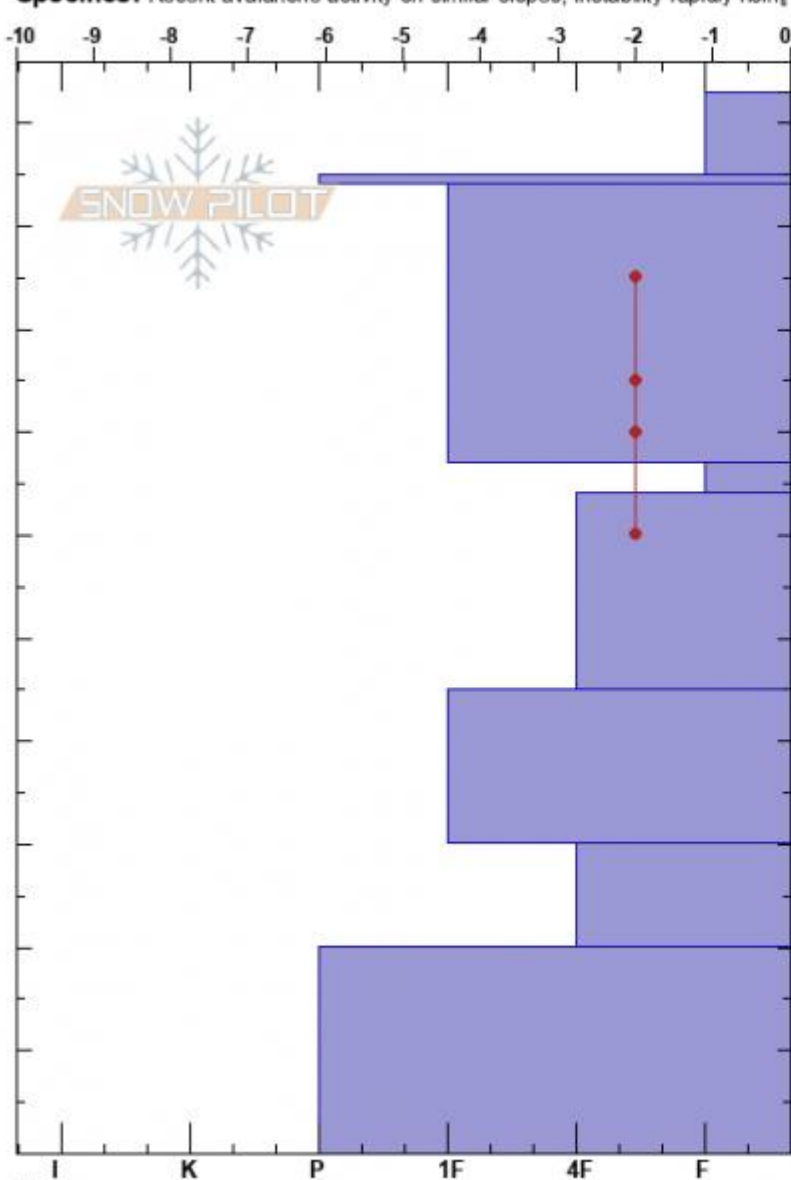

Arrowhead Ridge
 Bridger Range
 MT
 Elevation: 8800 ft
 Aspect: 130°
 Specifics: Recent avalanche activity on similar slopes; Instability rapidly rising

Ian Hoyer
 01/30/2024 - 1:00pm
 Co-ord: 45.91985N, -110.97778W
 Slope Angle: 28°
 Wind Loading: no

Stability: Poor
 Air Temperature:
 Sky Cover: CLR
 Precipitation: NO
 Wind: Calm

HS:103
 PF:25 67-64cm:Problematic layer
 PS:5

Form	Crystal Size	Moisture	kg/m ³	Stability tests & Layer
⊙		M		
⊙				
•		D		
□ (V)	2(3)			← ECTP12 @67cm
□	2			
□	2			
□	3-6			
⊙(□)	2-3			

Notes:

Advisory Region
 Bridger Range
 Longitude
 -110.96W
 Latitude
 45.90N
 Bridger Range, 2024-01-30