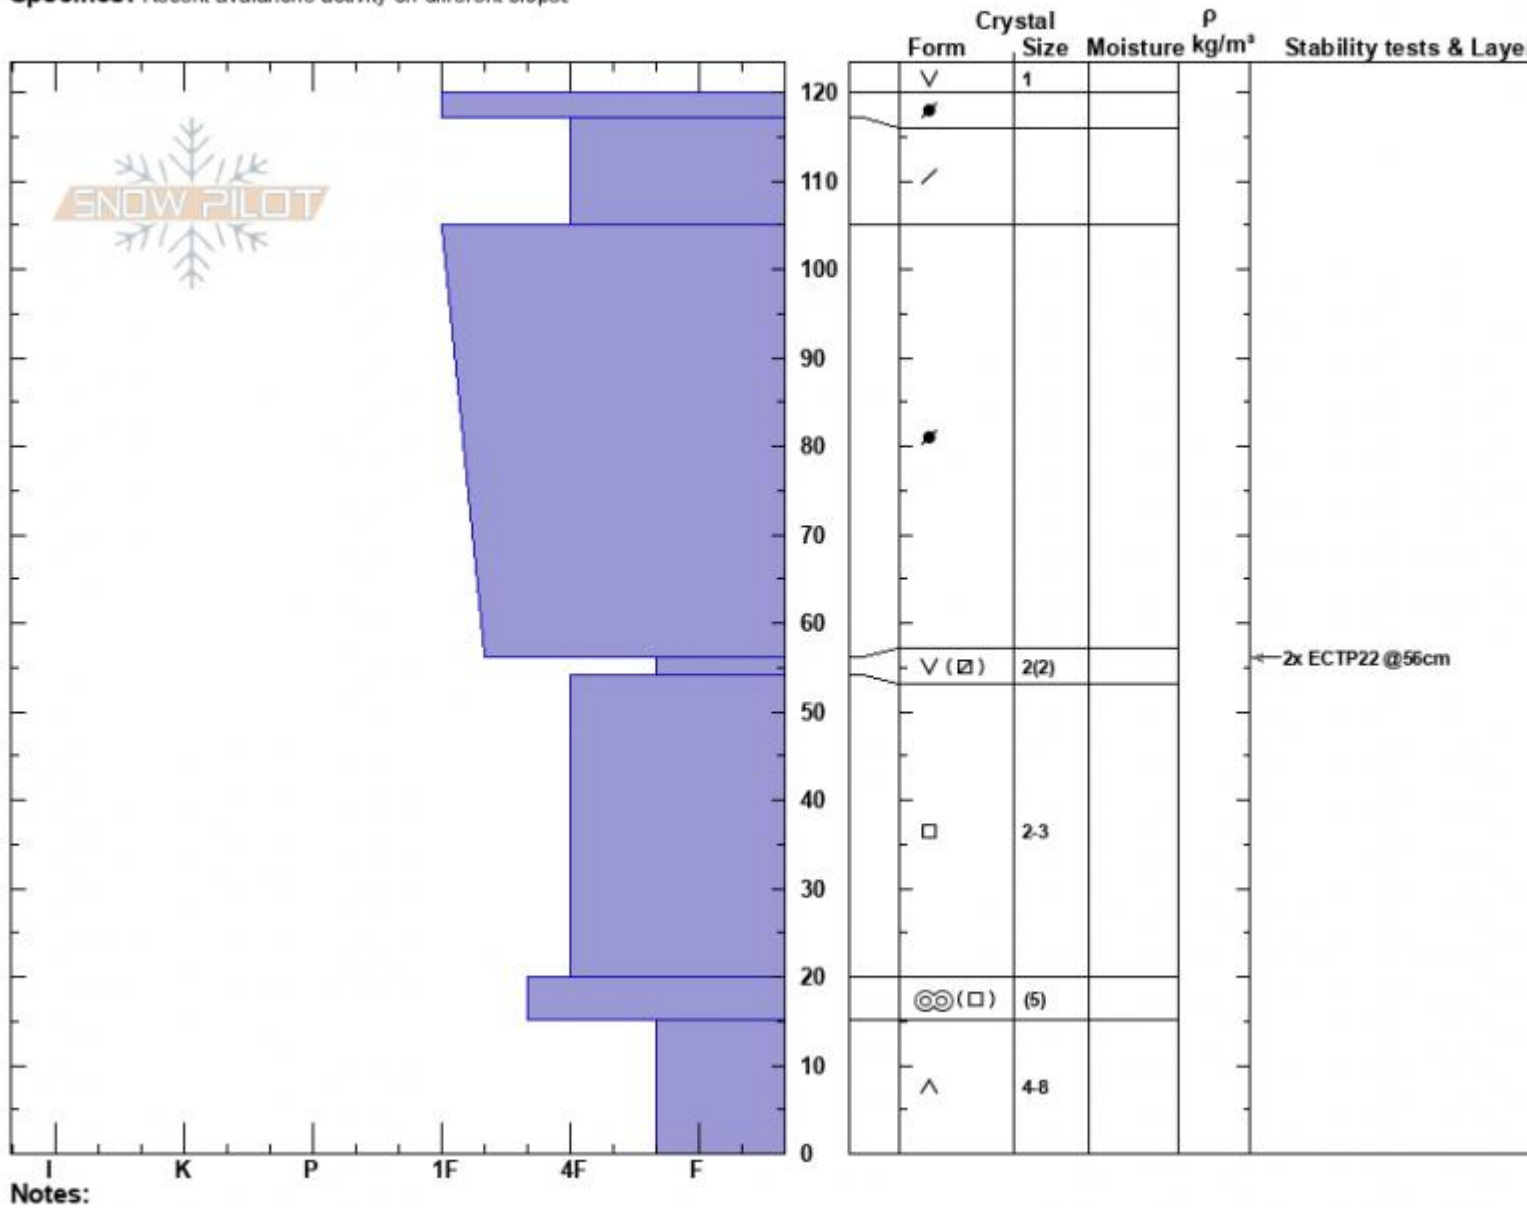

Frazier Basin
 Bridger Range
 MT
 Elevation: 8800 ft
 Aspect: 40°
 Specifics: Recent avalanche activity on different slopes

Ian Hoyer
 01/30/2024 - 12:00pm
 Co-ord: 45.92039N, -110.97757W
 Slope Angle: 33°
 Wind Loading: previous

Stability: Fair
 Air Temperature:
 Sky Cover: CLR
 Precipitation: NO
 Wind: N Light Breeze

HS:120
 PF:20 56-54cm:Problematic layer
 PS:5

Advisory Region
 Bridger Range
 Longitude
 -110.96W
 Latitude
 45.90N
 Bridger Range, 2024-01-30