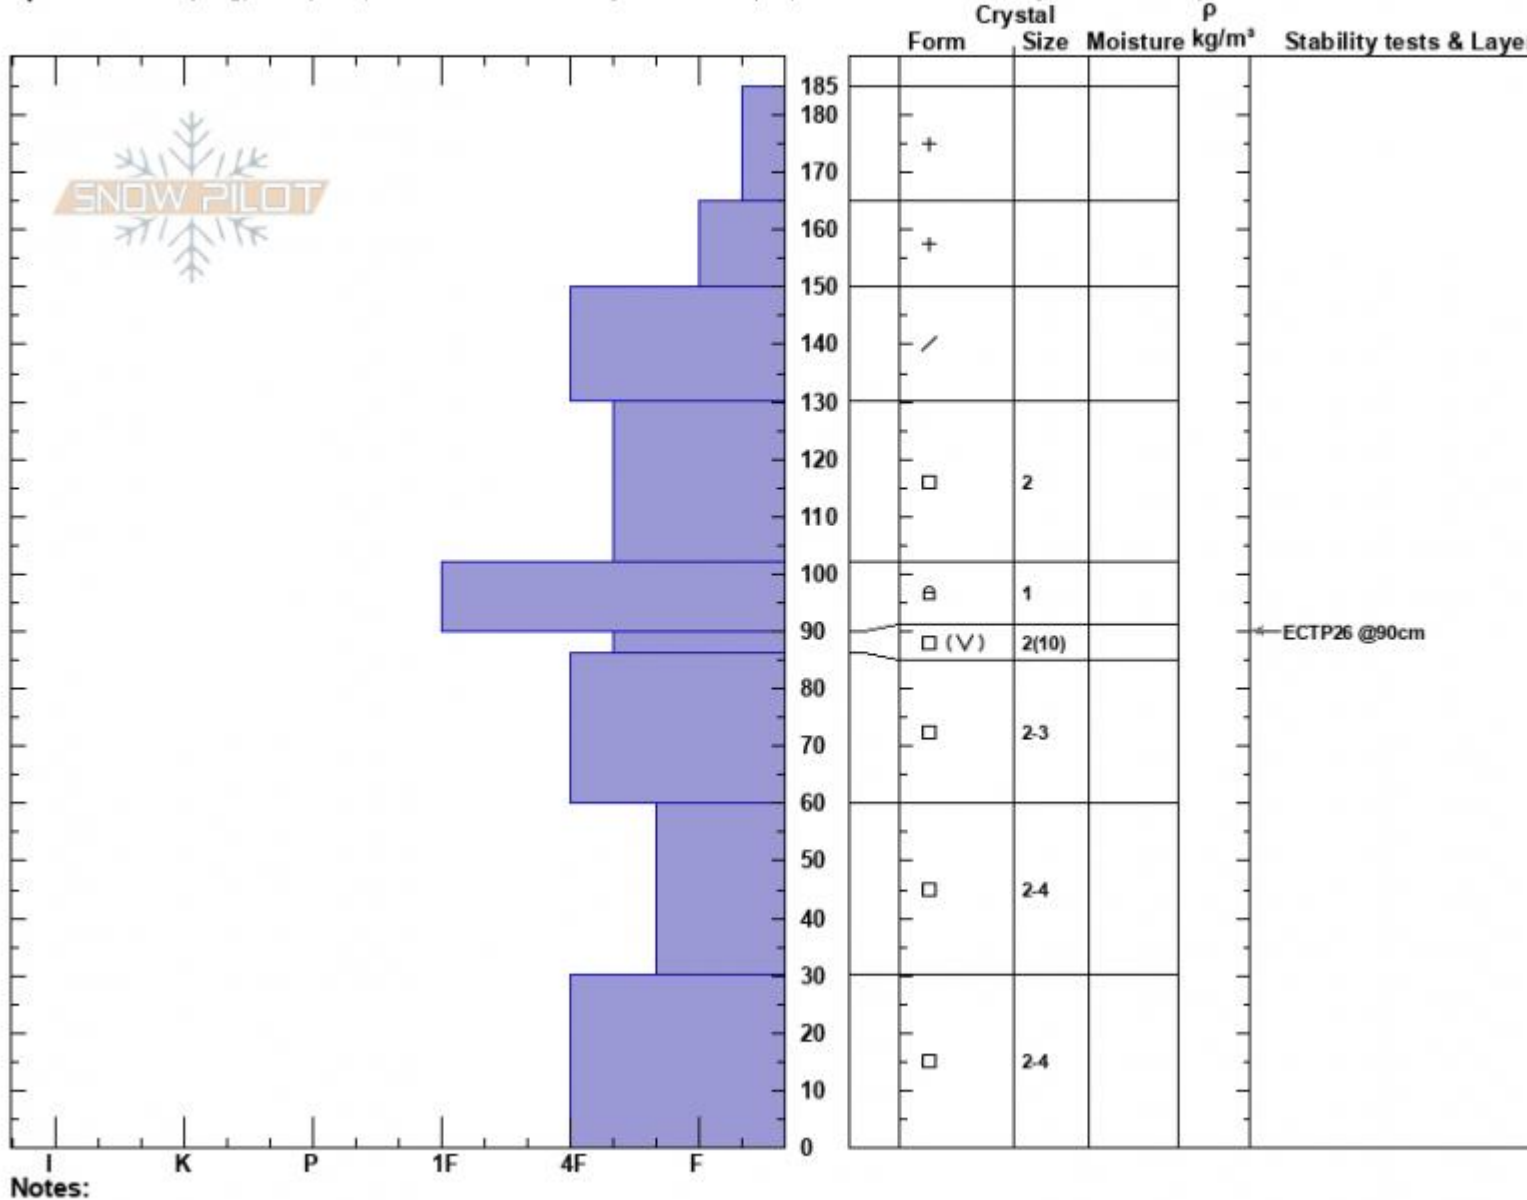

Tepee Widns Bndry
 Madison Range-S
 MT
 Elevation: 9550 ft
 Aspect: 1°
 Specifics: Collapsing, widespread; Recent avalanche activity on similar slopes;

Zach Peterson
 02/09/2024 - 12:00pm
 Co-ord: 44.91425N, -111.18887W
 Slope Angle: 22°
 Wind Loading: previous

Stability: Very Poor
 Air Temperature:
 Sky Cover: BKN
 Precipitation: NO
 Wind: Calm

HS:185
 PF:65
 Layer Notes: 90-86cm:Problematic layer

Recent avalanche activity on different slopes

Notes:
 Advisory Region
 Southern Madison
 Longitude
 -111.19W
 Latitude
 44.90N
 Southern Madison, 2024-02-09