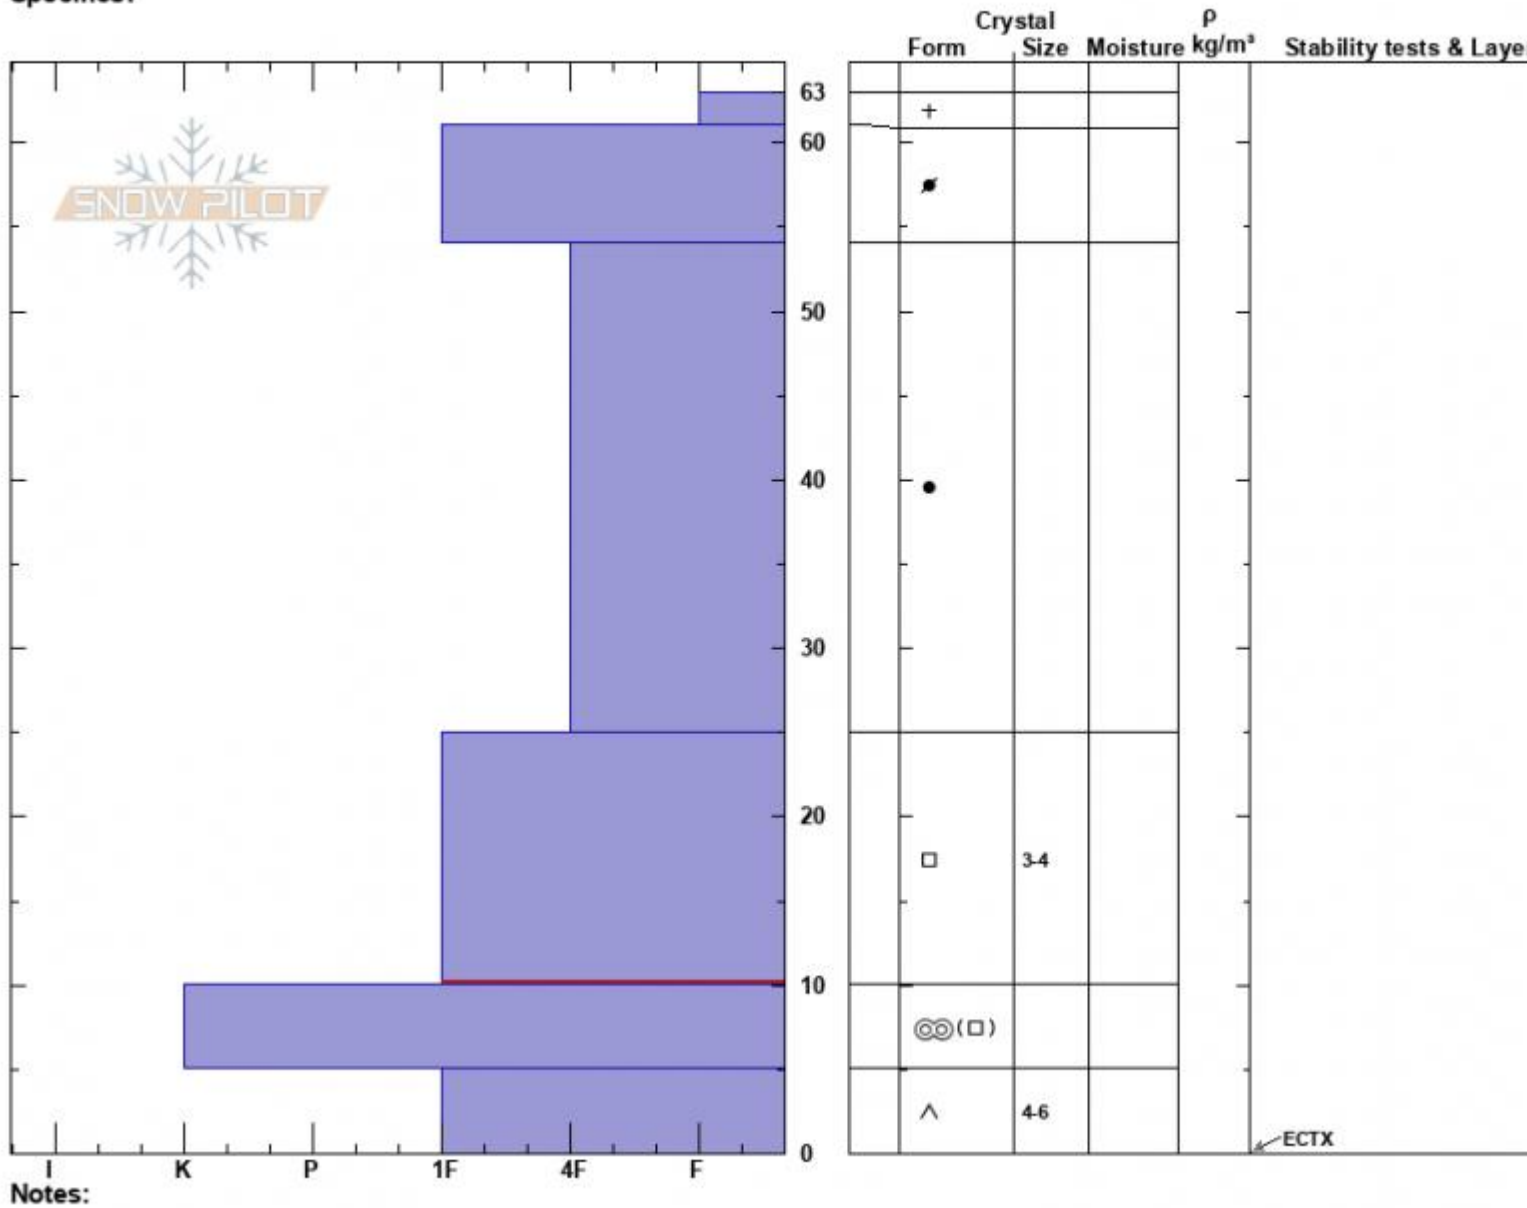

The Throne North  
 Bridger Range  
 MT  
 Elevation: 8225 ft  
 Aspect: 344°  
 Specifics:

Zach Peterson  
 02/22/2024 - 11:15am  
 Co-ord: 45.88338N, -110.95193W  
 Slope Angle: 15°  
 Wind Loading: no

Stability: Good  
 Air Temperature:  
 Sky Cover: CLR  
 Precipitation: NO  
 Wind: Calm

HS:63  
 PF:25  
 Layer Notes:  
 25-10cm: Problematic layer

Advisory Region  
 Bridger Range  
 Longitude  
 -110.95W  
 Latitude  
 45.88N  
 Bridger Range, 2024-02-21