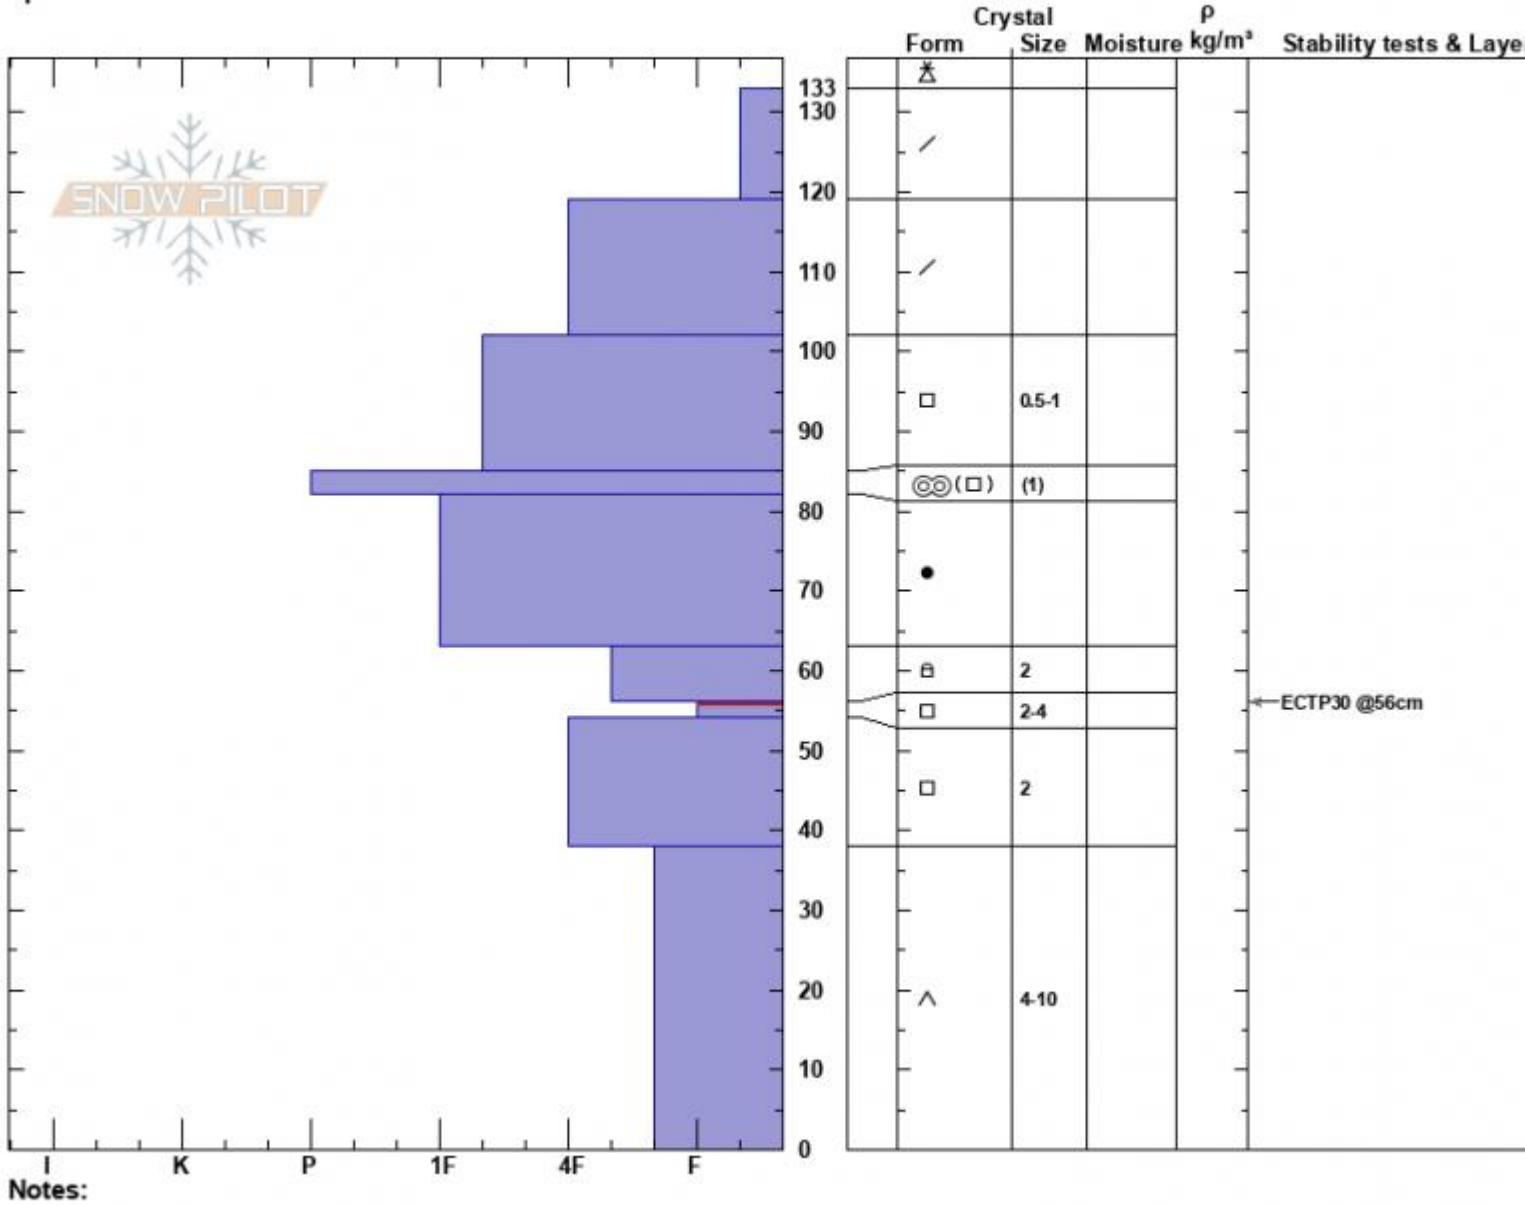

Below Divide Peak
 Gallatin Range-N
 MT
 Elevation: 9280 ft
 Aspect: 119°
 Specifics:

Zach Peterson
 02/22/2024 - 1:30pm
 Co-ord: 45.40102N, -110.96883W
 Slope Angle: 22°
 Wind Loading: no

Stability: Fair
 Air Temperature:
 Sky Cover: BKN
 Precipitation: S-1
 Wind: Light Breeze

HS:133 Layer Notes:
 PF:25 56-54cm:Problematic layer

Advisory Region
 Northern Gallatin
 Longitude
 -110.98W
 Latitude
 45.40N
 Northern Gallatin, 2024-02-22