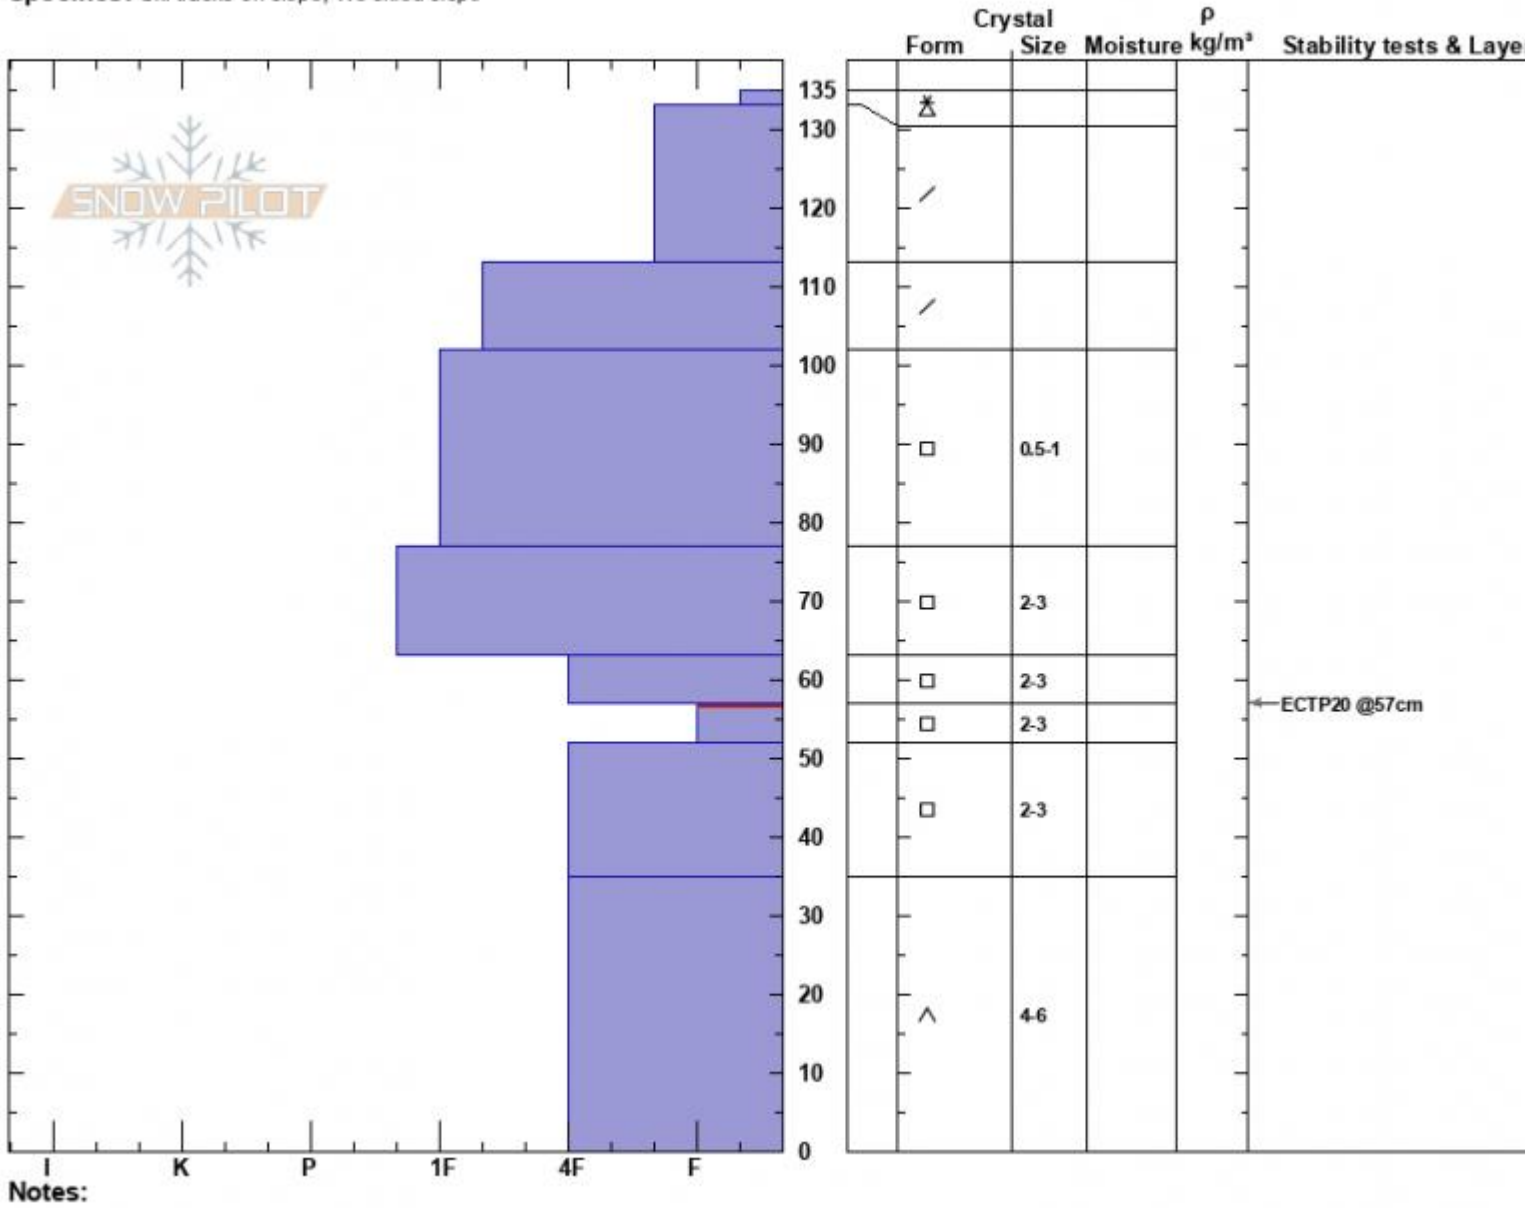

Divide Peak E. Shldr
 Gallatin Range-N
 MT
 Elevation: 9540 ft
 Aspect: 83°
 Specifics: Ski tracks on slope; We skied slope

Zach Peterson
 02/22/2024 - 2:25pm
 Co-ord: 45.40279N, -110.97024W
 Slope Angle: 26°
 Wind Loading: no

Stability: Fair
 Air Temperature:
 Sky Cover: BKN
 Precipitation: S-1
 Wind: Calm

HS:135 Layer Notes:
 PF:40 57-52cm:Problematic layer

Advisory Region
 Northern Gallatin
 Longitude
 -110.98W
 Latitude
 45.40N
 Northern Gallatin, 2024-02-22