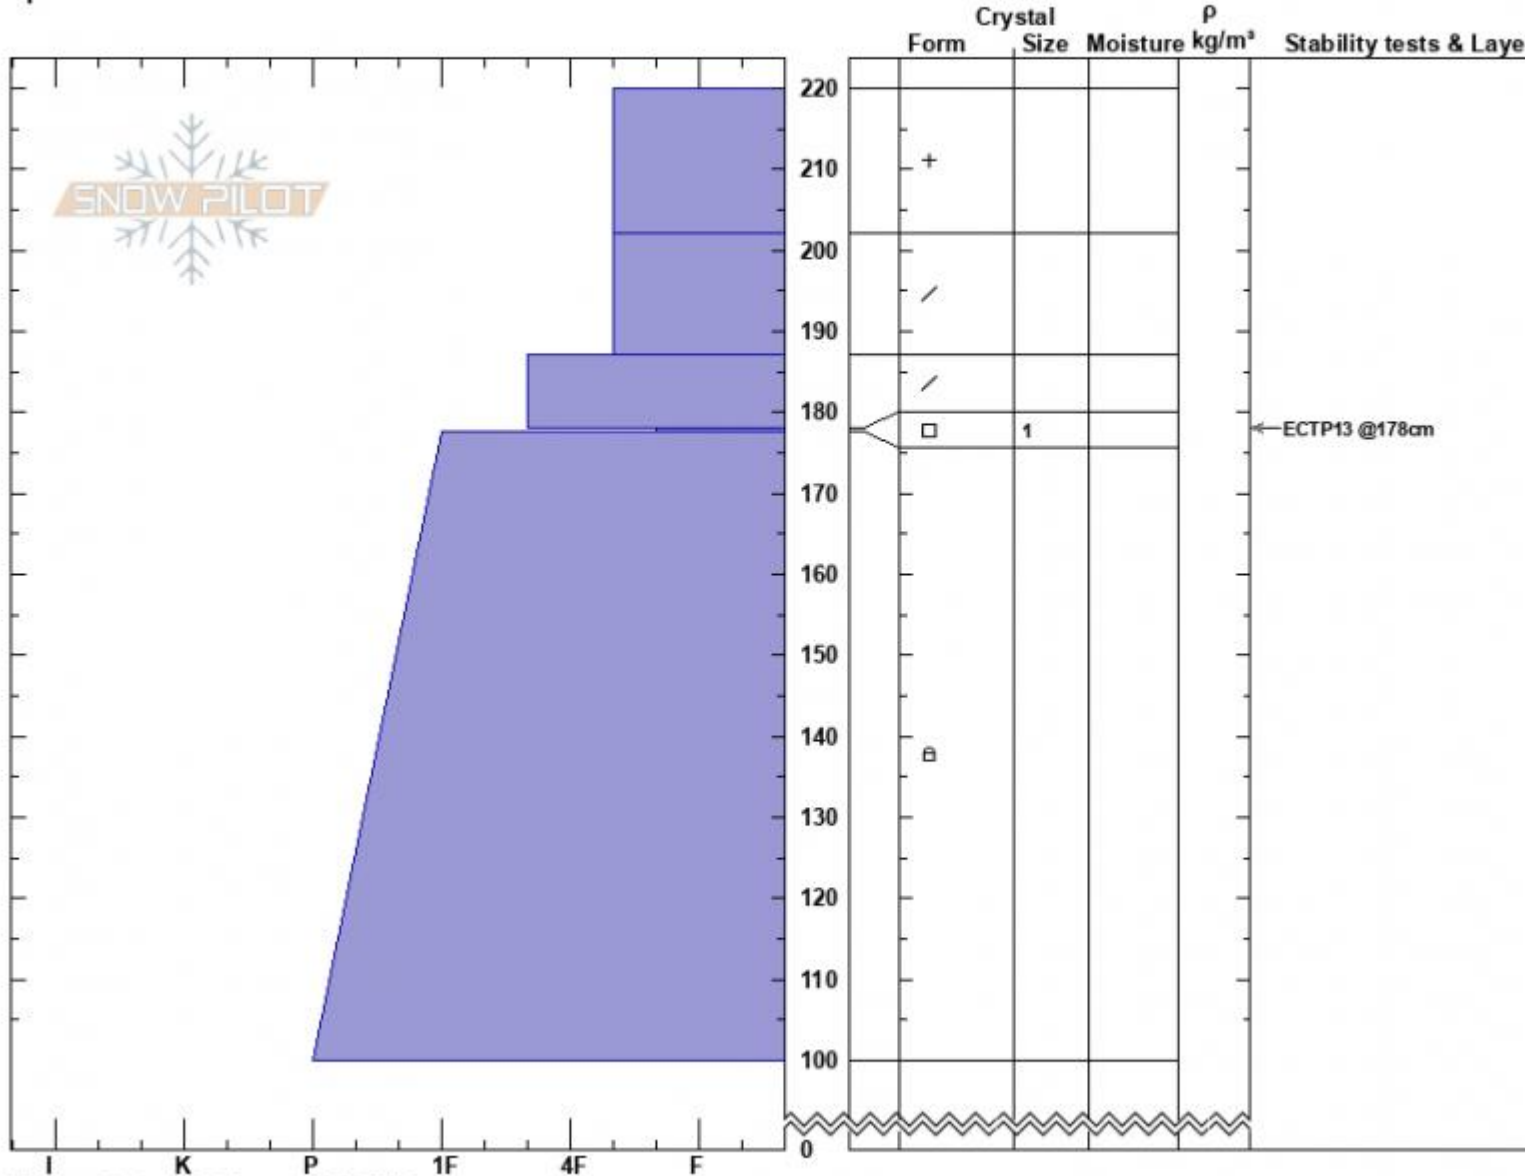

Yale Crk
 Centennial Range
 MT
 Elevation: 9111 ft
 Aspect: 75°
 Specifics:

Alex Marienthal
 03/01/2024 - 1:25pm
 Co-ord: 44.55458N, -111.46592W
 Slope Angle: 26°
 Wind Loading: previous

Stability: Fair
 Air Temperature: -6°C
 Sky Cover: OVC
 Precipitation: S2
 Wind: W Calm

HS:220 Layer Notes:
 178-177.5cm: Problematic layer

Notes: The top 5.5" of snow = 0.9" SWE
 Top 8" = 1.2" SWE
 Top 14" = 2.0" SWE (measured with Snowmetrics SWE tube)

Advisory Region
 Island Park
 Longitude
 -111.44W
 Latitude
 44.56N
 Island Park, 2024-03-01