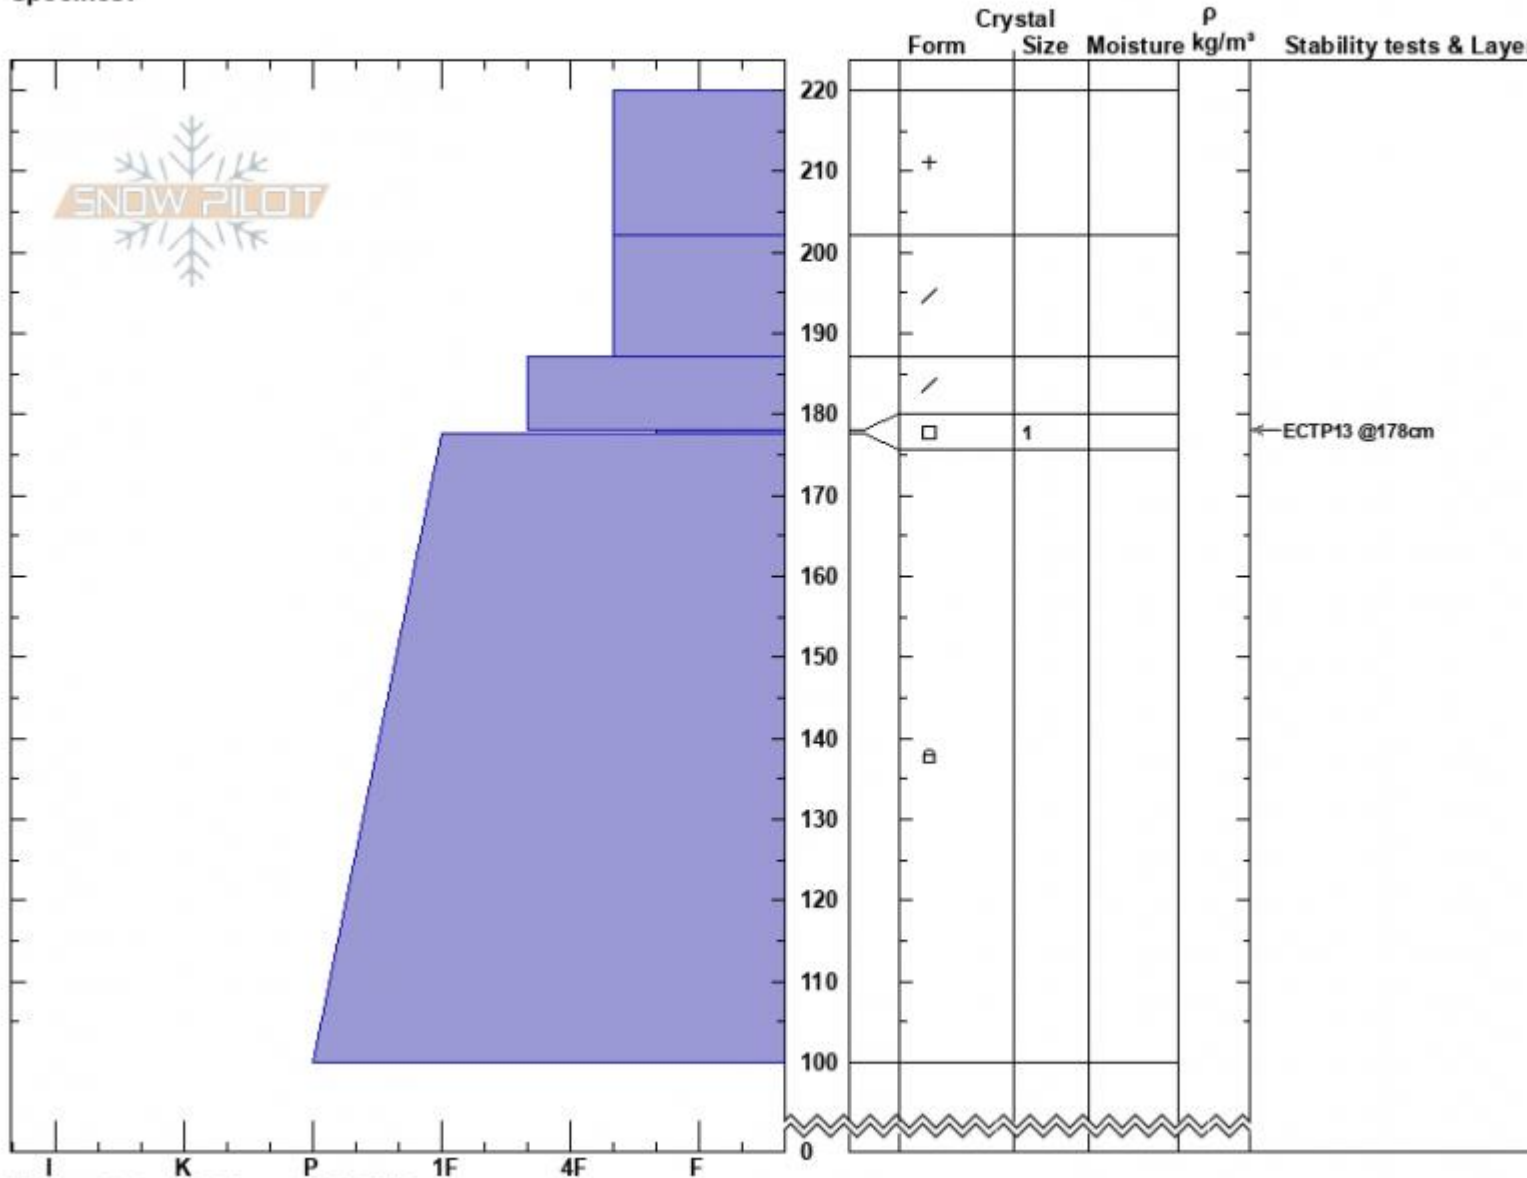

Yale Crk
 Centennial Range
 MT
 Elevation: 9111 ft
 Aspect: 75°
 Specifics:

Alex Marienthal
 03/01/2024 - 1:25pm
 Co-ord: 44.55458N, -111.46592W
 Slope Angle: 26°
 Wind Loading: previous

Stability: Fair
 Air Temperature: -6°C
 Sky Cover: OVC
 Precipitation: S2
 Wind: W Calm

HS:220 **Layer Notes:**
 178-177.5cm: Problematic layer

Notes: The top 5.5" of snow = 0.9" SWE
 Top 8" = 1.2" SWE
 Top 14" = 2.0" SWE (measured with Snowmetrics SWE tube)

Advisory Region
 Island Park
 Longitude
 -111.44W
 Latitude
 44.56N
 Island Park, 2024-03-01