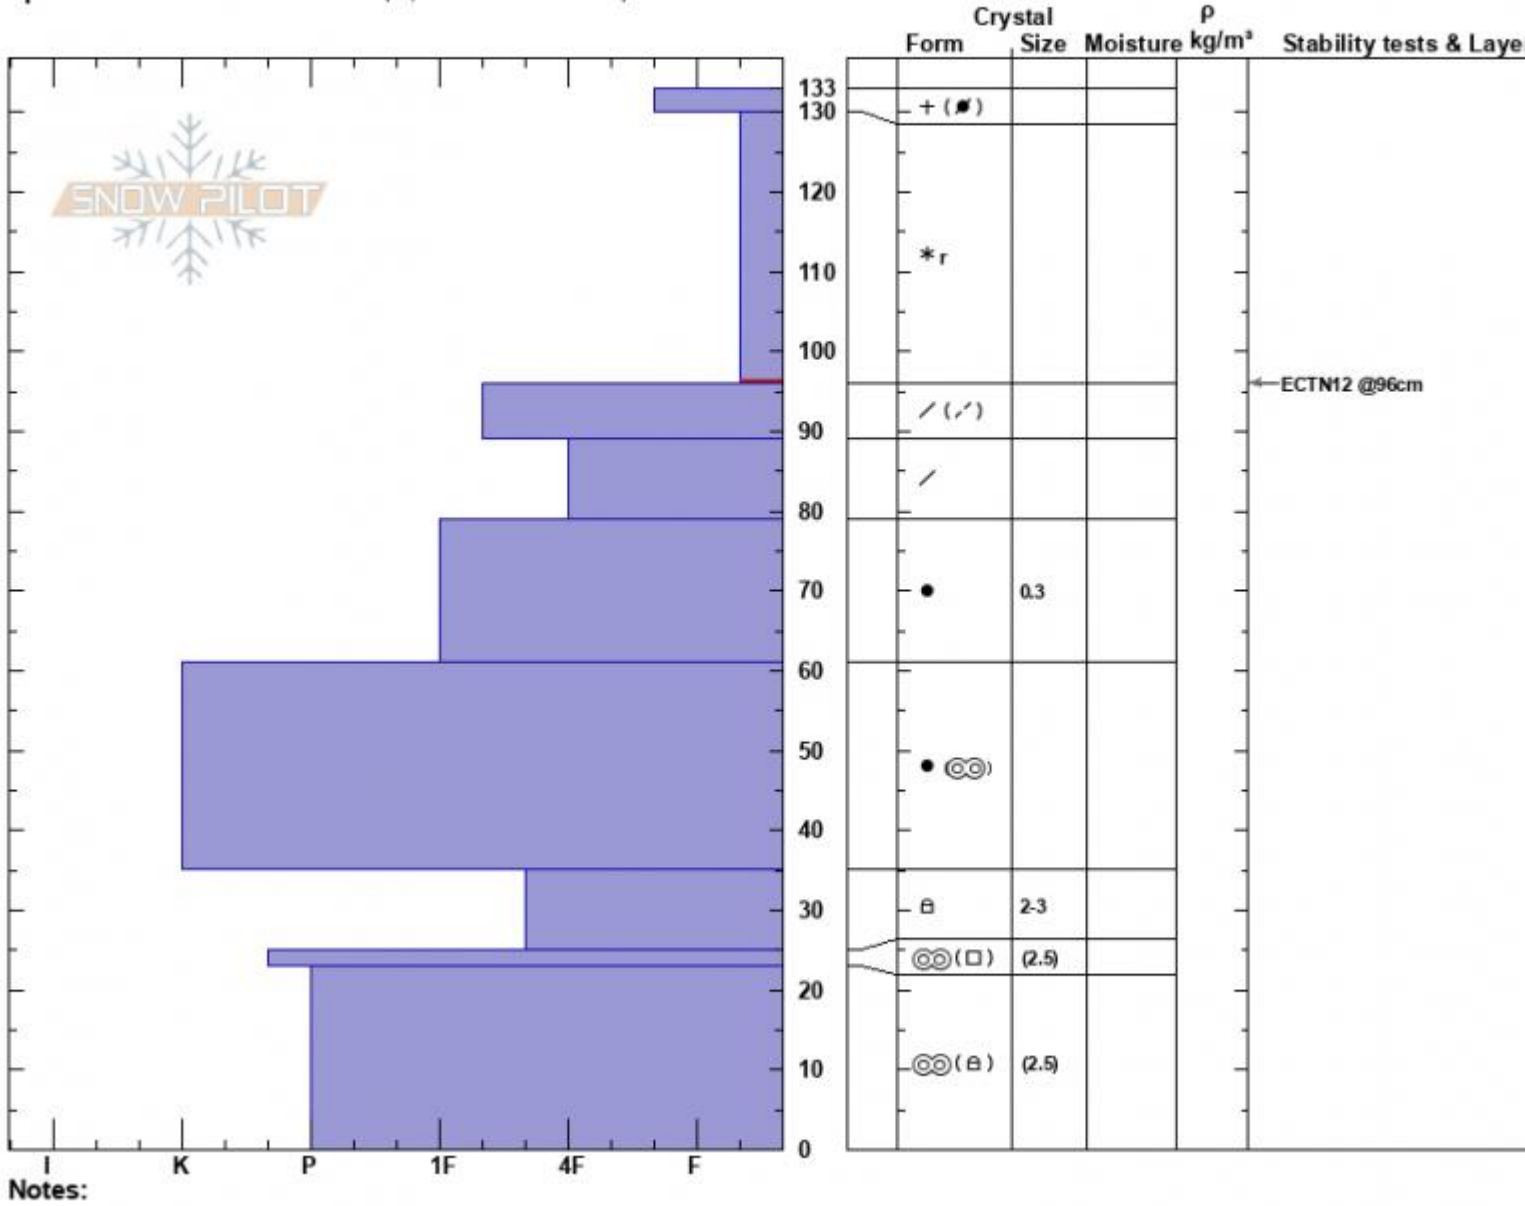

Battle Ridge Meadow  
 Bridger Range  
 MT  
 Elevation: 7350 ft  
 Aspect: 103°  
 Specifics: Snowmobile tracks on slope; We snowmobiled slope

Zach Peterson  
 03/03/2024 - 11:30am  
 Co-ord: 45.88402N, -110.94237W  
 Slope Angle: 18°  
 Wind Loading: no

Stability: Fair  
 Air Temperature:  
 Sky Cover: FEW  
 Precipitation: NO  
 Wind: Calm

HS:133 Layer Notes:  
 130-96cm: Problematic layer

Notes:  
 Advisory Region  
 Bridger Range  
 Longitude  
 -110.95W  
 Latitude  
 45.88N  
 Bridger Range, 2024-03-03