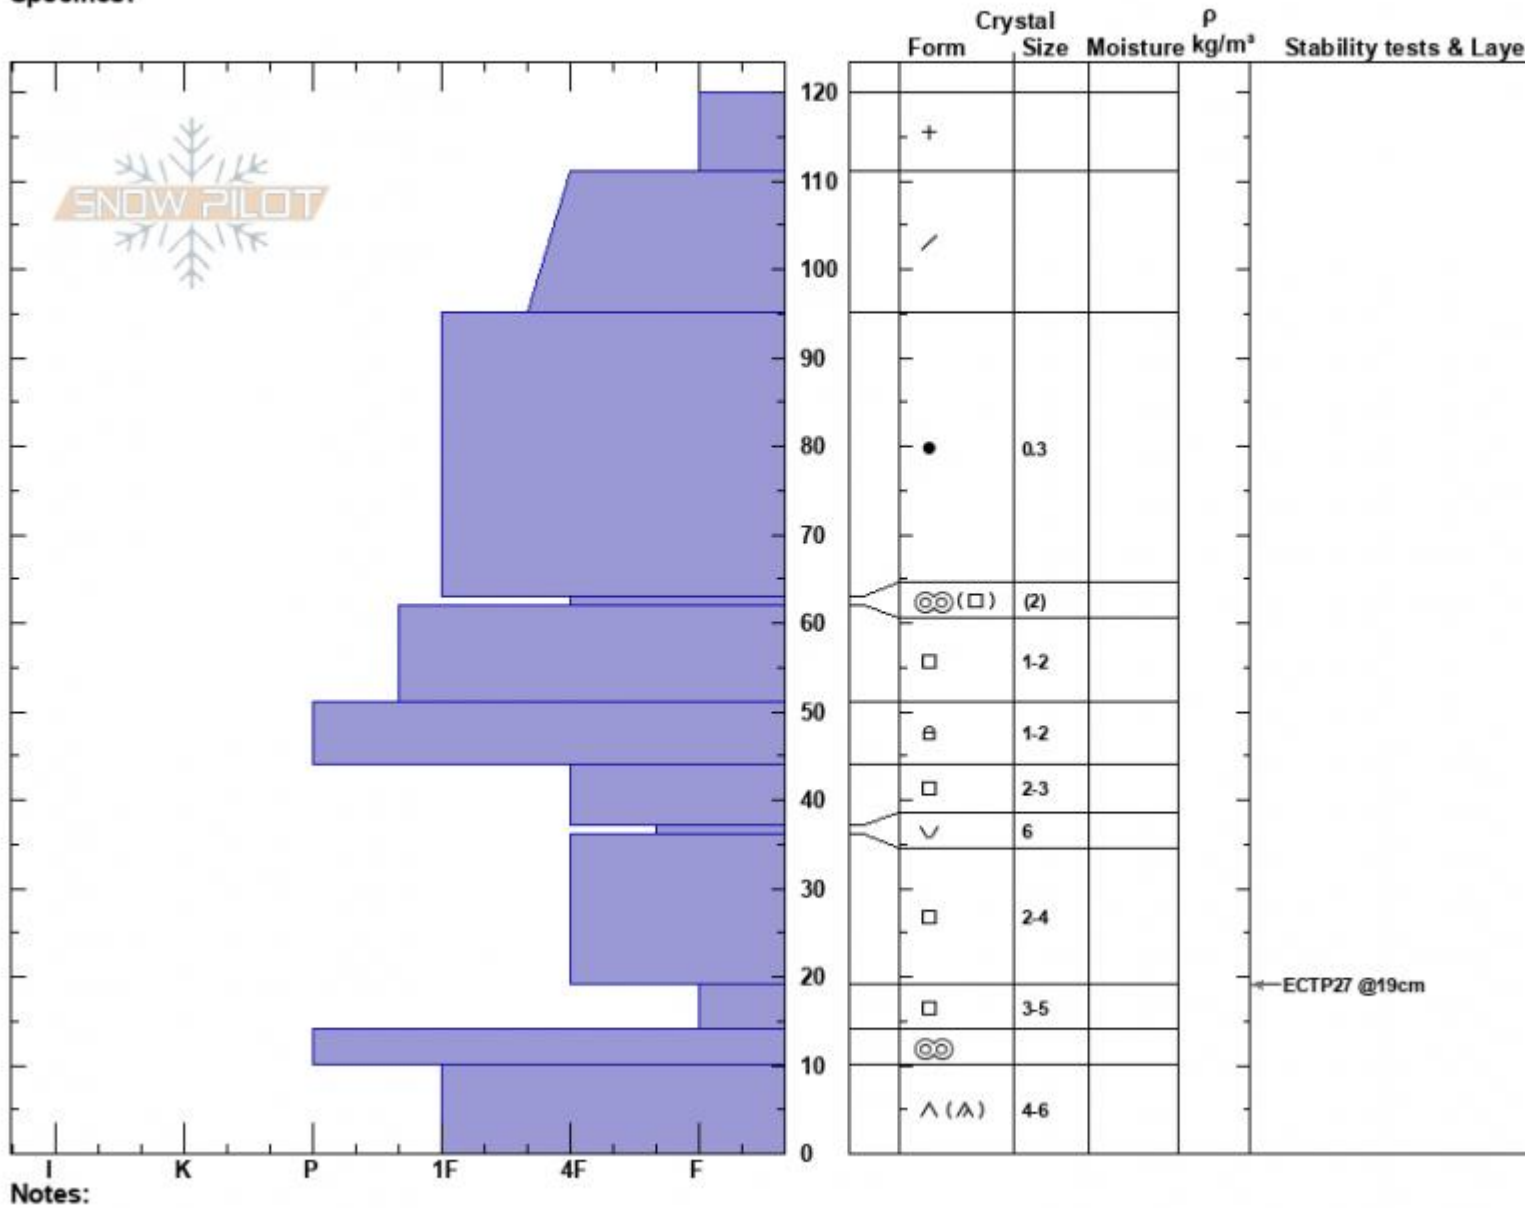

USGS Site  
 Lionhead Range  
 MT  
 Elevation: 8130 ft  
 Aspect: 33°  
 Specifics:

Zach Peterson  
 02/29/2024 - 11:30am  
 Co-ord: 44.69459N, -111.29700W  
 Slope Angle: 1°  
 Wind Loading: no

Stability:  
 Air Temperature:  
 Sky Cover: OVC  
 Precipitation: NO  
 Wind: Light Breeze

HS:120 Layer Notes:  
 PF:25 37-36cm:Problematic layer

Advisory Region  
 Lionhead Range  
 Longitude  
 -111.32W

Latitude

44.71N

Lionhead Range, 2024-02-29