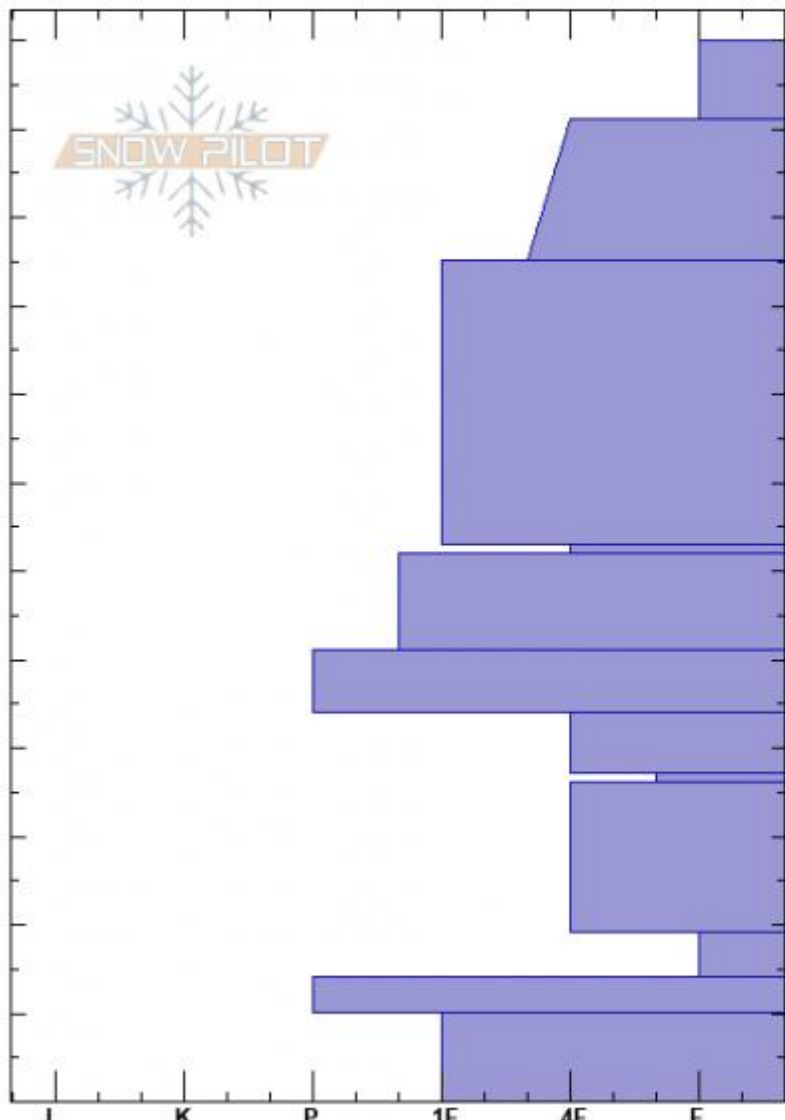

USGS Site
 Lionhead Range
 MT
 Elevation: 8130 ft
 Aspect: 33°
 Specifics:

Zach Peterson
 02/29/2024 - 11:30am
 Co-ord: 44.69459N, -111.29700W
 Slope Angle: 1°
 Wind Loading: no

Stability:
 Air Temperature:
 Sky Cover: OVC
 Precipitation: NO
 Wind: Light Breeze

HS:120 Layer Notes:
 PF:25 37-36cm:Problematic layer

Form	Crystal Size	Moisture	ρ kg/m ³	Stability tests & Layer
+				
/				
•	0.3			
⊙(□)	(2)			
□	1-2			
⊖	1-2			
□	2-3			
∨	6			
□	2-4			
□	3-5			← ECTP27 @19cm
⊙				
^ (Δ)	4-6			

Notes:

Advisory Region
 Lionhead Range
 Longitude
 -111.32W

Latitude

44.71N

Lionhead Range, 2024-02-29