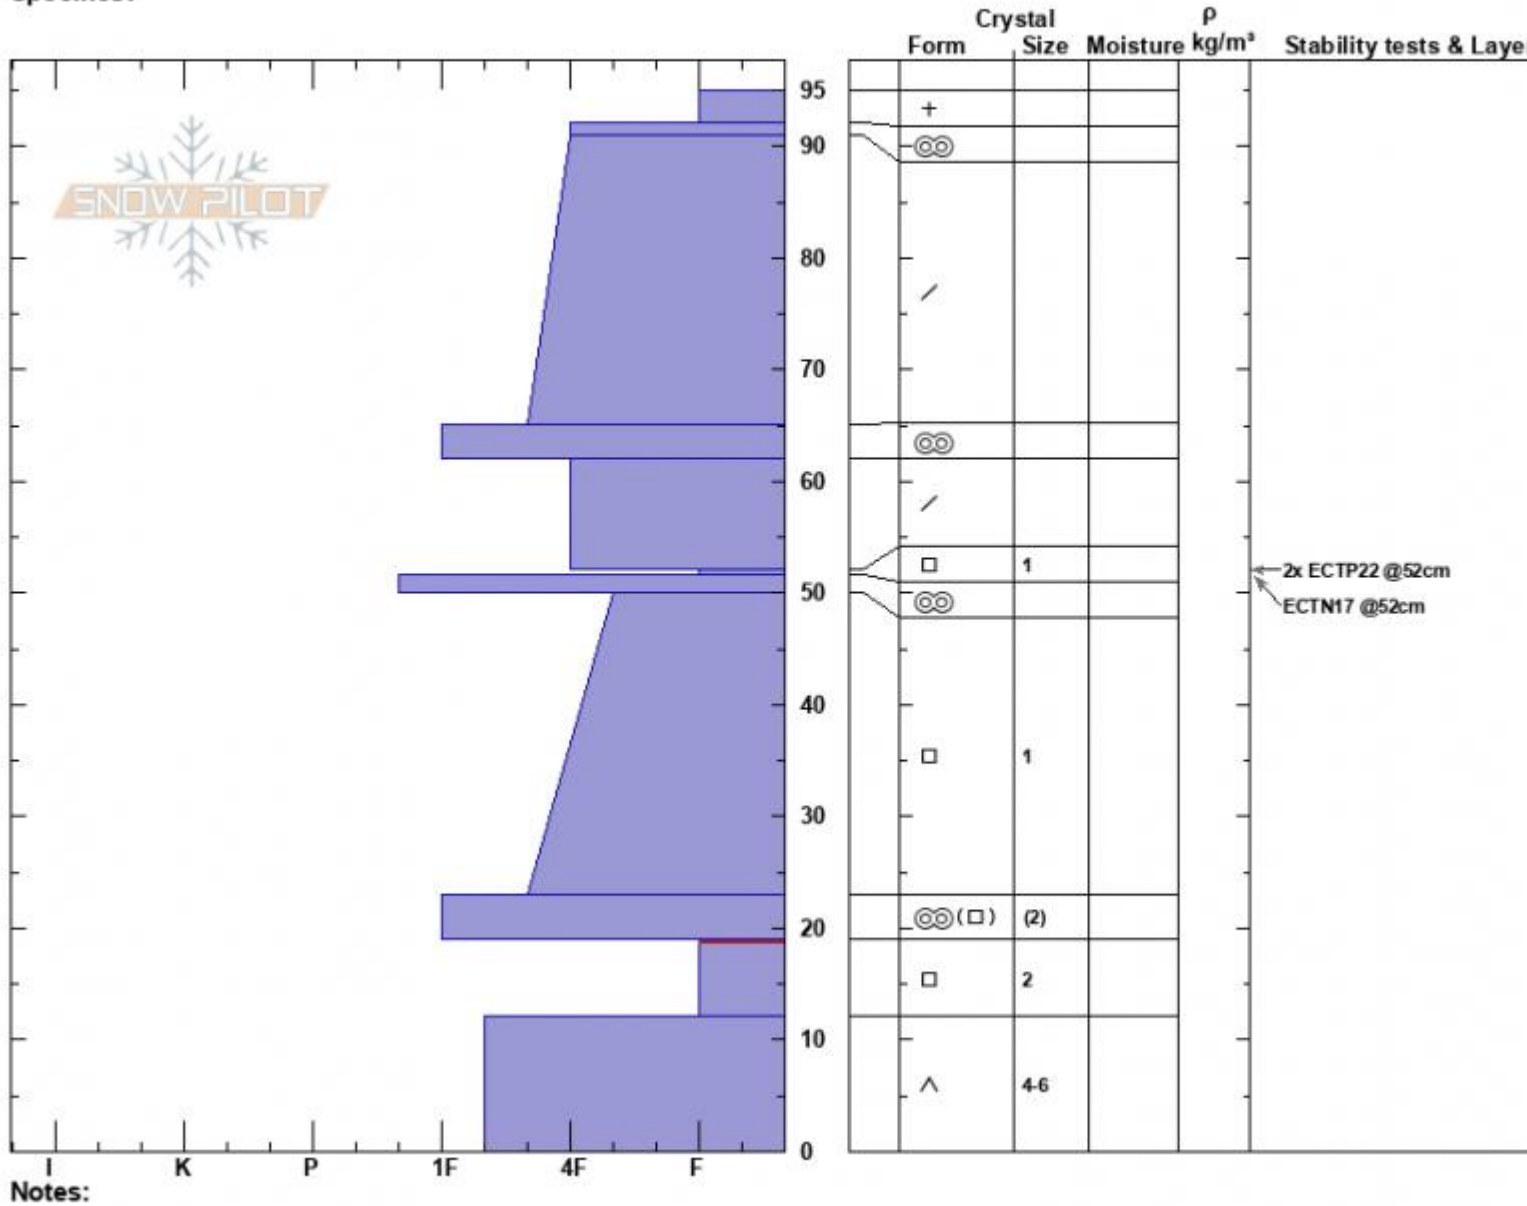

Bacon Rind South Face  
 Madison Range-S  
 MT  
 Elevation: 7800 ft  
 Aspect: 100°  
 Specifics:

Dave Zinn  
 03/04/2024 - 11:00am  
 Co-ord: 44.96770N, -111.08770W  
 Slope Angle: 35°  
 Wind Loading: no

Stability: Poor  
 Air Temperature:  
 Sky Cover: SCT  
 Precipitation: NO  
 Wind: Light Breeze

HS:95  
 PF:40  
 PS:30  
 Layer Notes:  
 19-12cm:Problematic layer

Advisory Region  
 Southern Madison  
 Longitude  
 -111.10W  
 Latitude  
 44.96N  
 Southern Madison, 2024-03-06