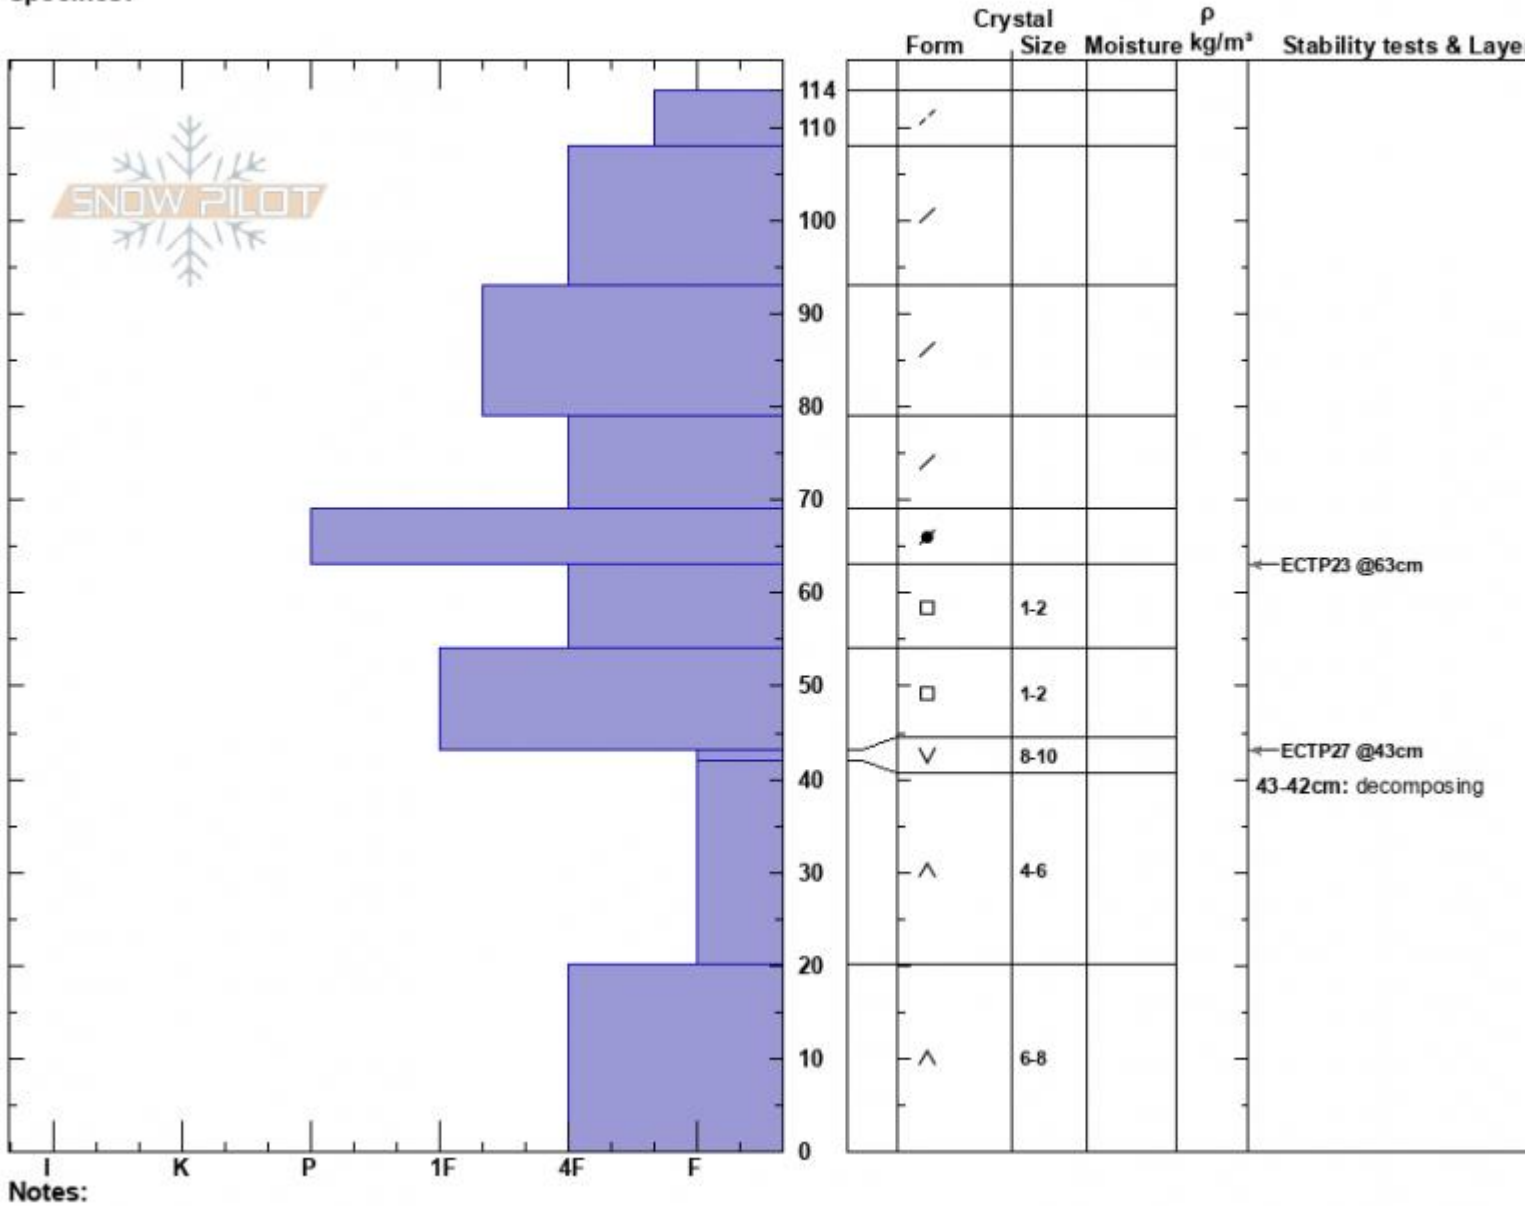

Sunlight Basin Profile
 Madison Range-S
 MT
 Elevation: 9480 ft
 Aspect: 90°
 Specifics:

Dave Zinn
 03/05/2024 - 12:00pm
 Co-ord: 44.97566N, -111.31321W
 Slope Angle: 24°
 Wind Loading: yes

Stability: Poor
 Air Temperature:
 Sky Cover: OVC
 Precipitation: S-1
 Wind: SW Moderate

HS:114 Layer Notes:
 PF:105 43-42cm: decomposing
 43-42cm: Problematic layer

Advisory Region
 Southern Madison
 Longitude
 -111.31W
 Latitude
 44.97N
 Southern Madison, 2024-03-06