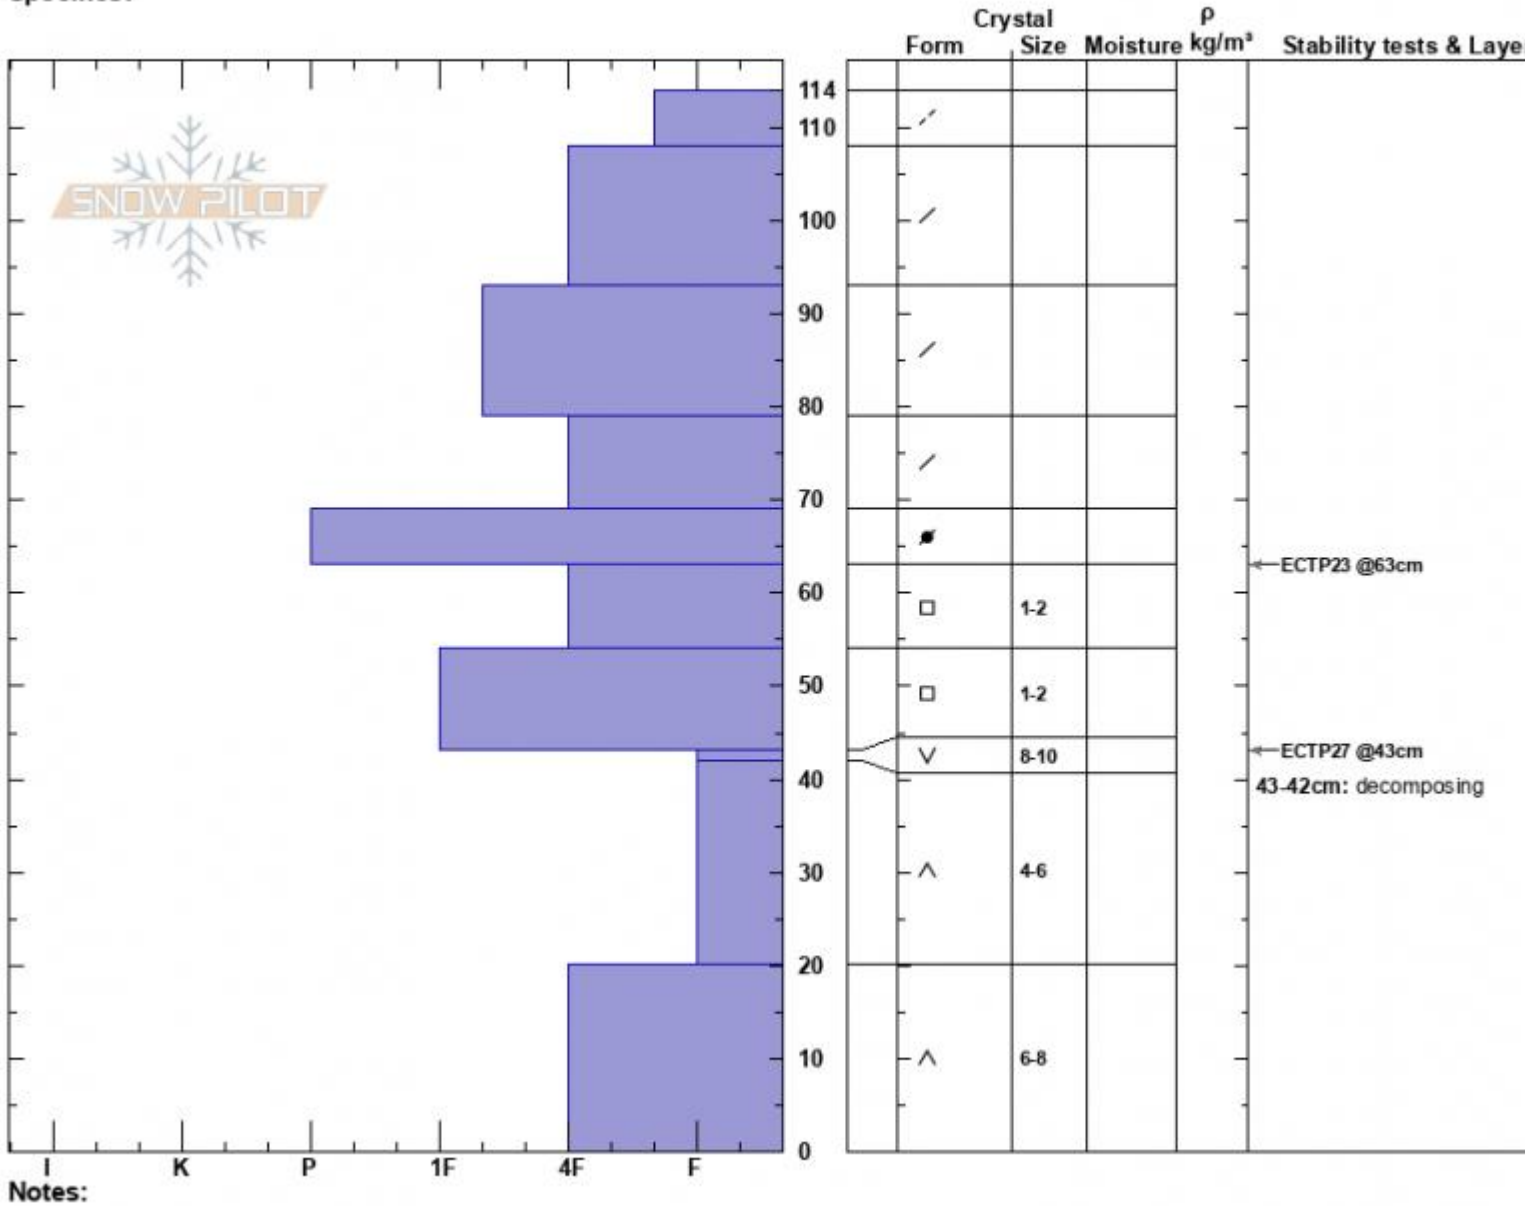

Sunlight Basin Profile
 Madison Range-S
 MT
 Elevation: 9480 ft
 Aspect: 90°
 Specifics:

Dave Zinn
 03/05/2024 - 12:00pm
 Co-ord: 44.97566N, -111.31321W
 Slope Angle: 24°
 Wind Loading: yes

Stability: Poor
 Air Temperature:
 Sky Cover: OVC
 Precipitation: S-1
 Wind: SW Moderate

HS:114 Layer Notes:
 PF:105 43-42cm: decomposing
 43-42cm: Problematic layer

Notes:
 Advisory Region
 Southern Madison
 Longitude
 -111.31W
 Latitude
 44.97N
 Southern Madison, 2024-03-06