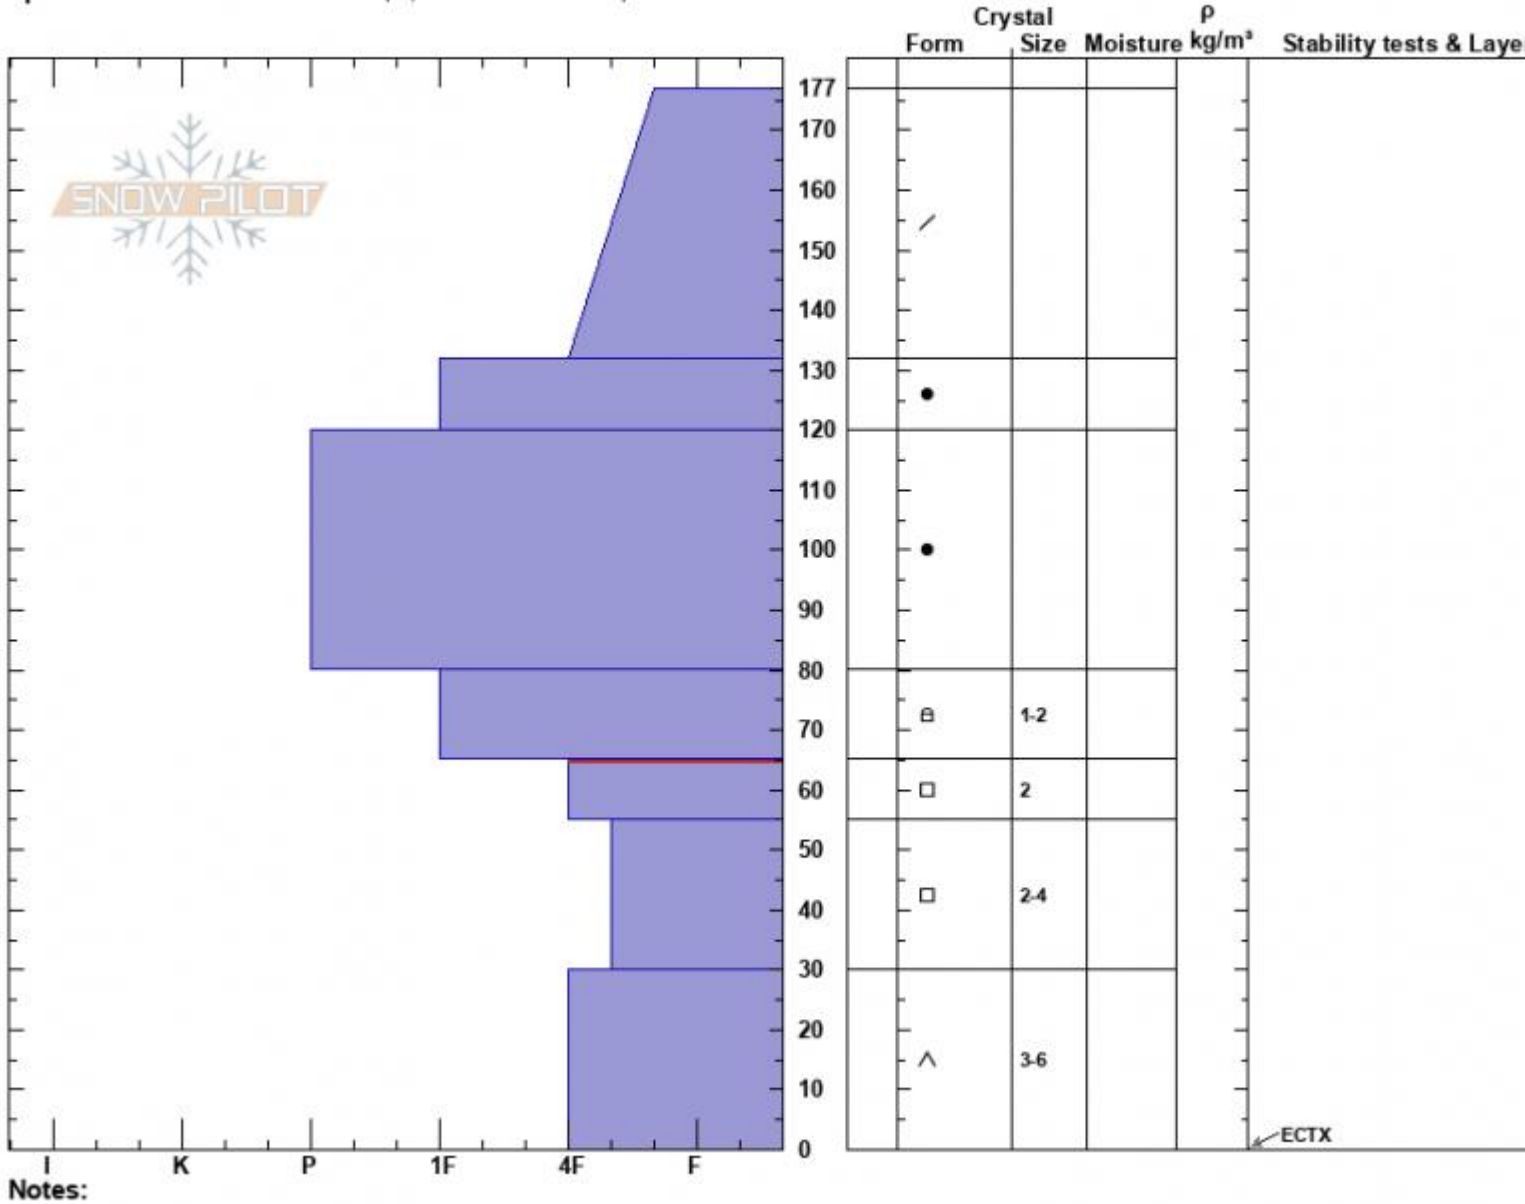

Portal Creek  
 Gallatin Range-N  
 MT  
 Elevation: 9400 ft  
 Aspect: 5°  
 Specifics: Snowmobile tracks on slope; We snowmobiled slope

Ian Hoyer  
 03/20/2024 - 11:00am  
 Co-ord: 45.22691N, -111.11935W  
 Slope Angle: 30°  
 Wind Loading: no

Stability: Fair  
 Air Temperature:  
 Sky Cover: FEW  
 Precipitation: NO  
 Wind: Calm

HS:177 Layer Notes:  
 PF:30 65-55cm:Problematic layer

Advisory Region  
 Northern Gallatin  
 Longitude  
 -111.14W  
 Latitude  
 45.29N  
 Northern Gallatin, 2024-03-20