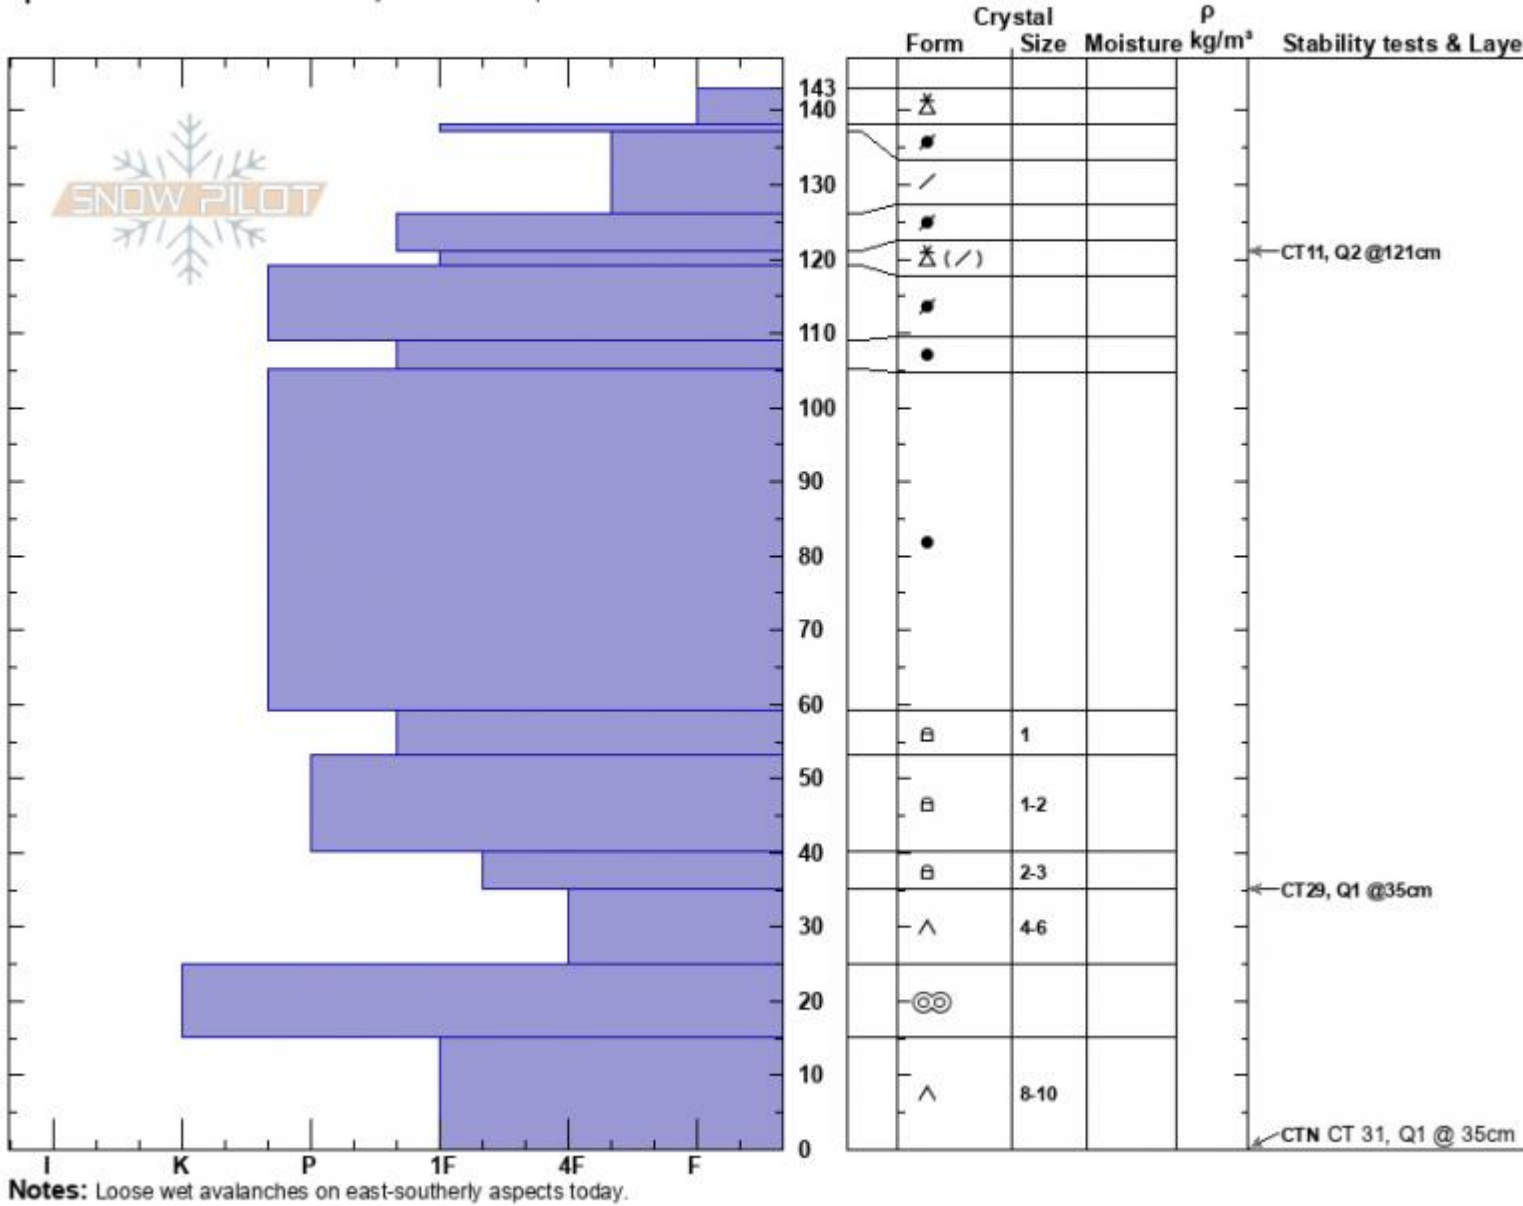

Frazier Basin
 Bridger Range
 MT
 Elevation: 8490 ft
 Aspect: 0°
 Specifics: Recent avalanche activity on different slopes

Alex Marienthal
 03/16/2024 - 12:30pm
 Co-ord: 45.92192N, -110.97307W
 Slope Angle: 28°
 Wind Loading:

Stability: Good
 Air Temperature:
 Sky Cover: FEW
 Precipitation: NO
 Wind: Calm

HS:143 Layer Notes:
 35-25cm: Problematic layer

Advisory Region
 Bridger Range
 Longitude
 -110.98W
 Latitude
 45.92N
 Bridger Range, 2024-03-16