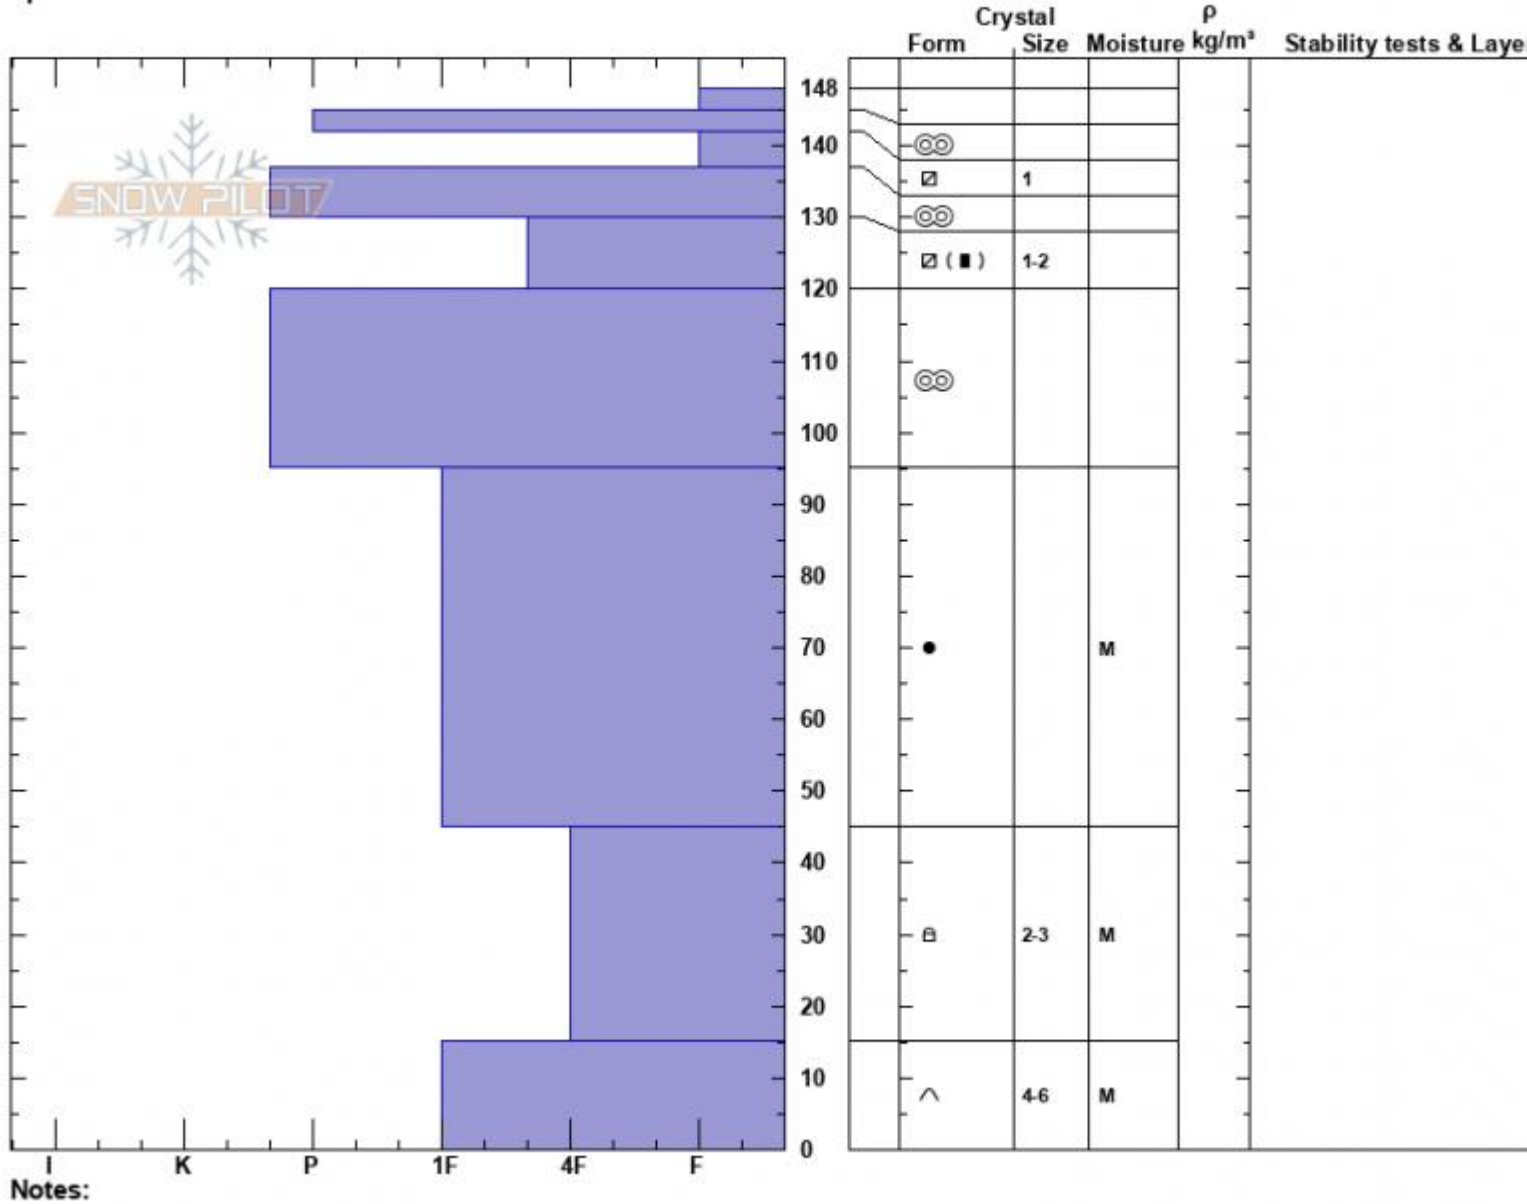

Wilderness Boundary  
 Madison Range-S  
 MT  
 Elevation: 8800 ft  
 Aspect: 250°  
 Specifics:

Dave Zinn  
 03/26/2024 - 11:00am  
 Co-ord: 44.97682N, -111.35901W  
 Slope Angle: 20°  
 Wind Loading: no

Stability: Good  
 Air Temperature:  
 Sky Cover: SCT  
 Precipitation: S-1  
 Wind: Calm

HS:148  
 PF:15  
 Layer Notes:

Notes:  
 Advisory Region  
 Southern Madison  
 Longitude  
 -111.27W  
 Latitude  
 45.06N  
 Southern Madison, 2024-03-26