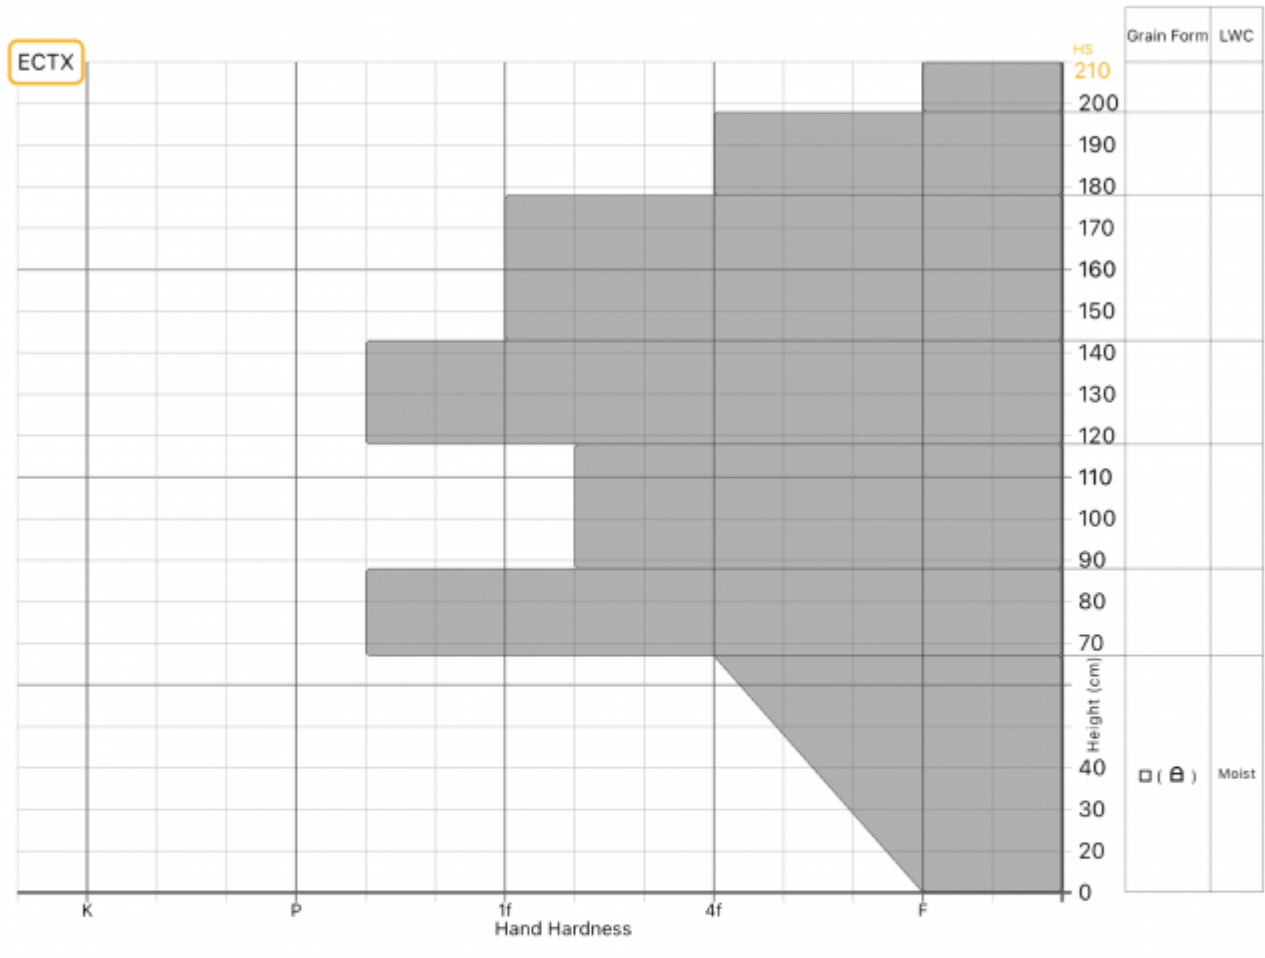

Profile Name: Republic Creek

**General**  
🕒 Date: 2024-03-24 14:13:00.000  
👤 Observer: Joe Trovato  
🏠 Org: Propagation Labs

**Location**  
📍 Elevation: 9536ft  
🌬 Aspect: W  
📐 Slope: 27°  
📍 Lat/Lng: 44.9853,-109.9270

**Weather**  
🌡 Air Temperature: ?  
☁ Sky Cover: ?  
❄ Precipitation: ?  
🌬 Wind: ?  
🌀 Blowing Snow: ?

**Snow Conditions**  
📏 Total Snow Depth (HS): 210cm  
❄ Surface Grain: ?  
👤 Foot Pen: ?  
👤 Ski Pen: ?

Notes:

Advisory Region  
Cooke City  
Longitude  
-109.94W  
Latitude  
44.99N  
Cooke City, 2024-03-27