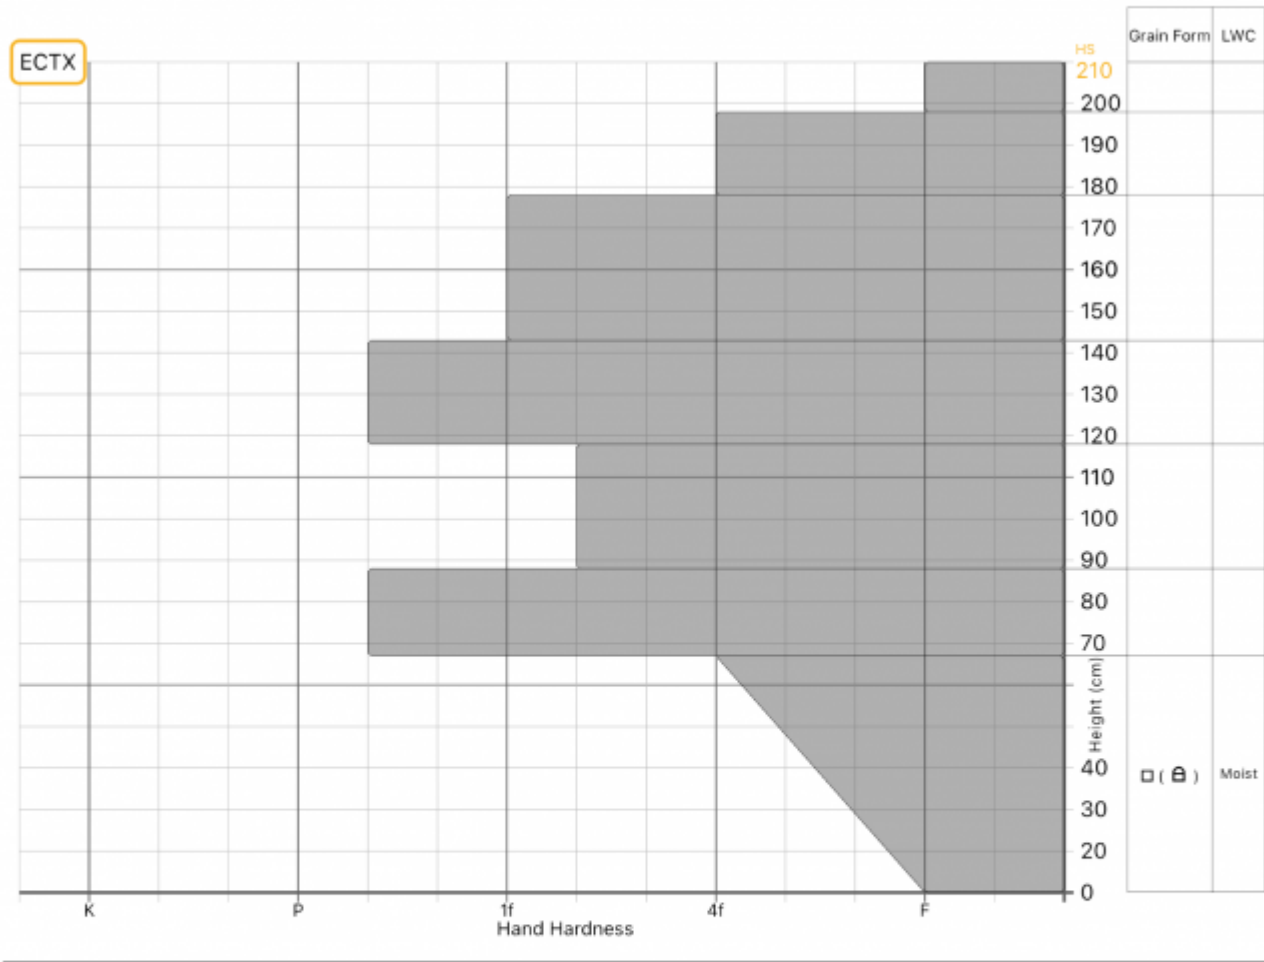

Profile Name: Republic Creek

General
 🕒 Date: 2024-03-24 14:13:00.000
 👤 Observer: Joe Trovato
 🏠 Org: Propagation Labs

Location
 📍 Elevation: 9536ft
 🌬️ Aspect: W
 📐 Slope: 27°
 📍 Lat/Lng: 44.9853,-109.9270

Weather
 🌡️ Air Temperature: ?
 ☁️ Sky Cover: ?
 ❄️ Precipitation: ?
 🌬️ Wind: ?
 🌀 Blowing Snow: ?

Snow Conditions
 📏 Total Snow Depth (HS): 210cm
 ❄️ Surface Grain: ?
 🚶 Foot Pen: ?
 🛷 Ski Pen: ?

Notes:

Advisory Region
 Cooke City
 Longitude
 -109.94W
 Latitude
 44.99N
 Cooke City, 2024-03-27