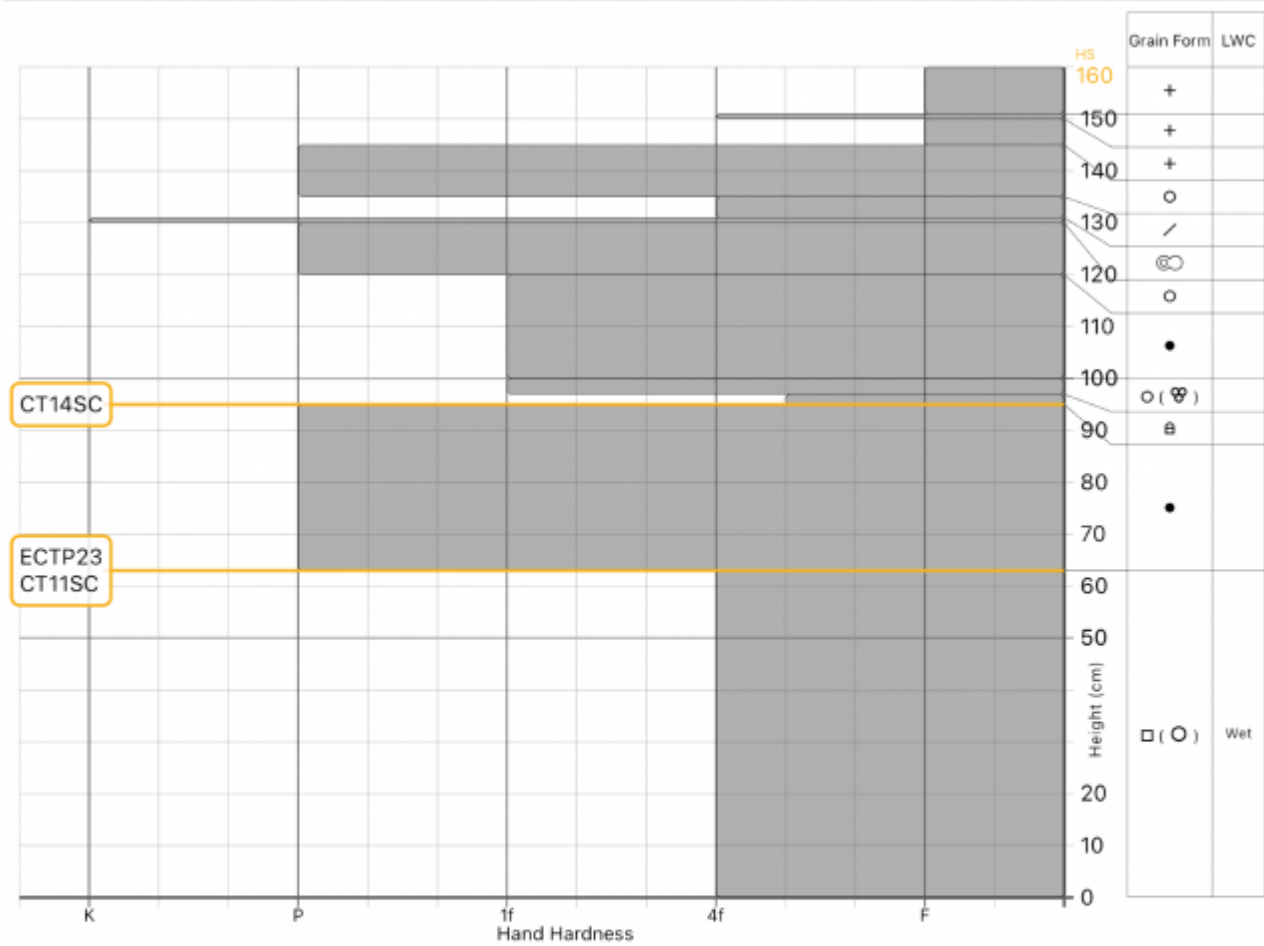

Profile Name: **Lower Henderson**

**General**

🕒 Date: 2024-03-24 13:08:18.000  
 👤 Observer: **Garrett Harmsen**  
 🏠 Org: **Propagation Labs**

**Location**

📍 Elevation: **9388ft**  
 🌐 Aspect: **SE**  
 📐 Slope: **26°**  
 📍 Lat/Lng: **45.0448,-109.9253**

**Weather**

🌡️ Air Temperature: ?  
 ☁️ Sky Cover: ?  
 ❄️ Precipitation: ?  
 🌬️ Wind: ?  
 🌨️ Blowing Snow: ?

**Snow Conditions**

📏 Total Snow Depth (HS): **160cm**  
 🌿 Surface Grain: ?  
 🚶 Foot Pen: ?  
 🛷 Ski Pen: ?

Notes: CT11SC: was a deep tap test not ct., relatively shallow location - nearby snowpack 170-190cm deep

MANUAL SNOW PROFILE

Advisory Region  
 Cooke City  
 Longitude  
 -109.95W  
 Latitude  
 45.05N  
 Cooke City, 2024-03-27