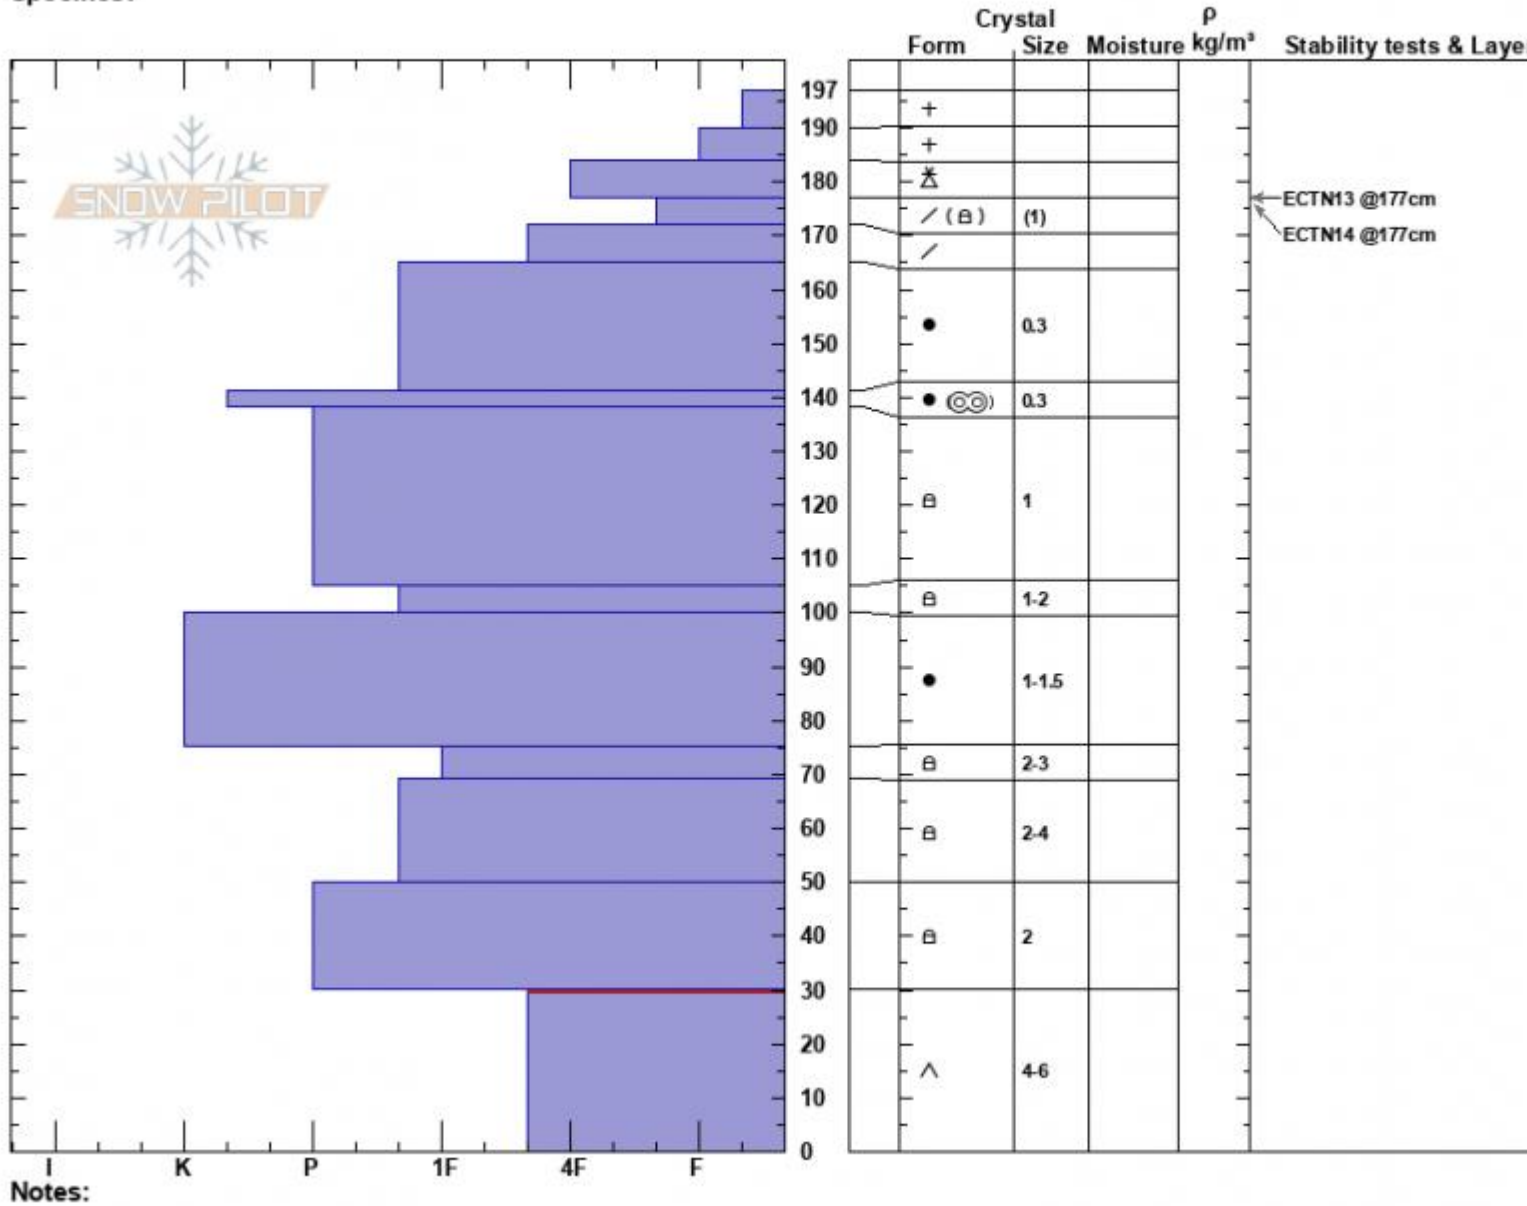

First Yellow Mule
 Madison Range-N
 MT
 Elevation: 9400 ft
 Aspect: 11°
 Specifics:

Zach Peterson
 03/24/2024 - 11:10am
 Co-ord: 45.17495N, -111.37992W
 Slope Angle: 12°
 Wind Loading: yes

Stability: Good
 Air Temperature:
 Sky Cover: OVC
 Precipitation: S-1
 Wind: N Light Breeze

HS:197
 PF:35
 Layer Notes:
 30-0cm: Problematic layer

Notes:
 Advisory Region
 Northern Madison
 Longitude
 -111.38W
 Latitude
 45.17N
 Northern Madison, 2024-03-24