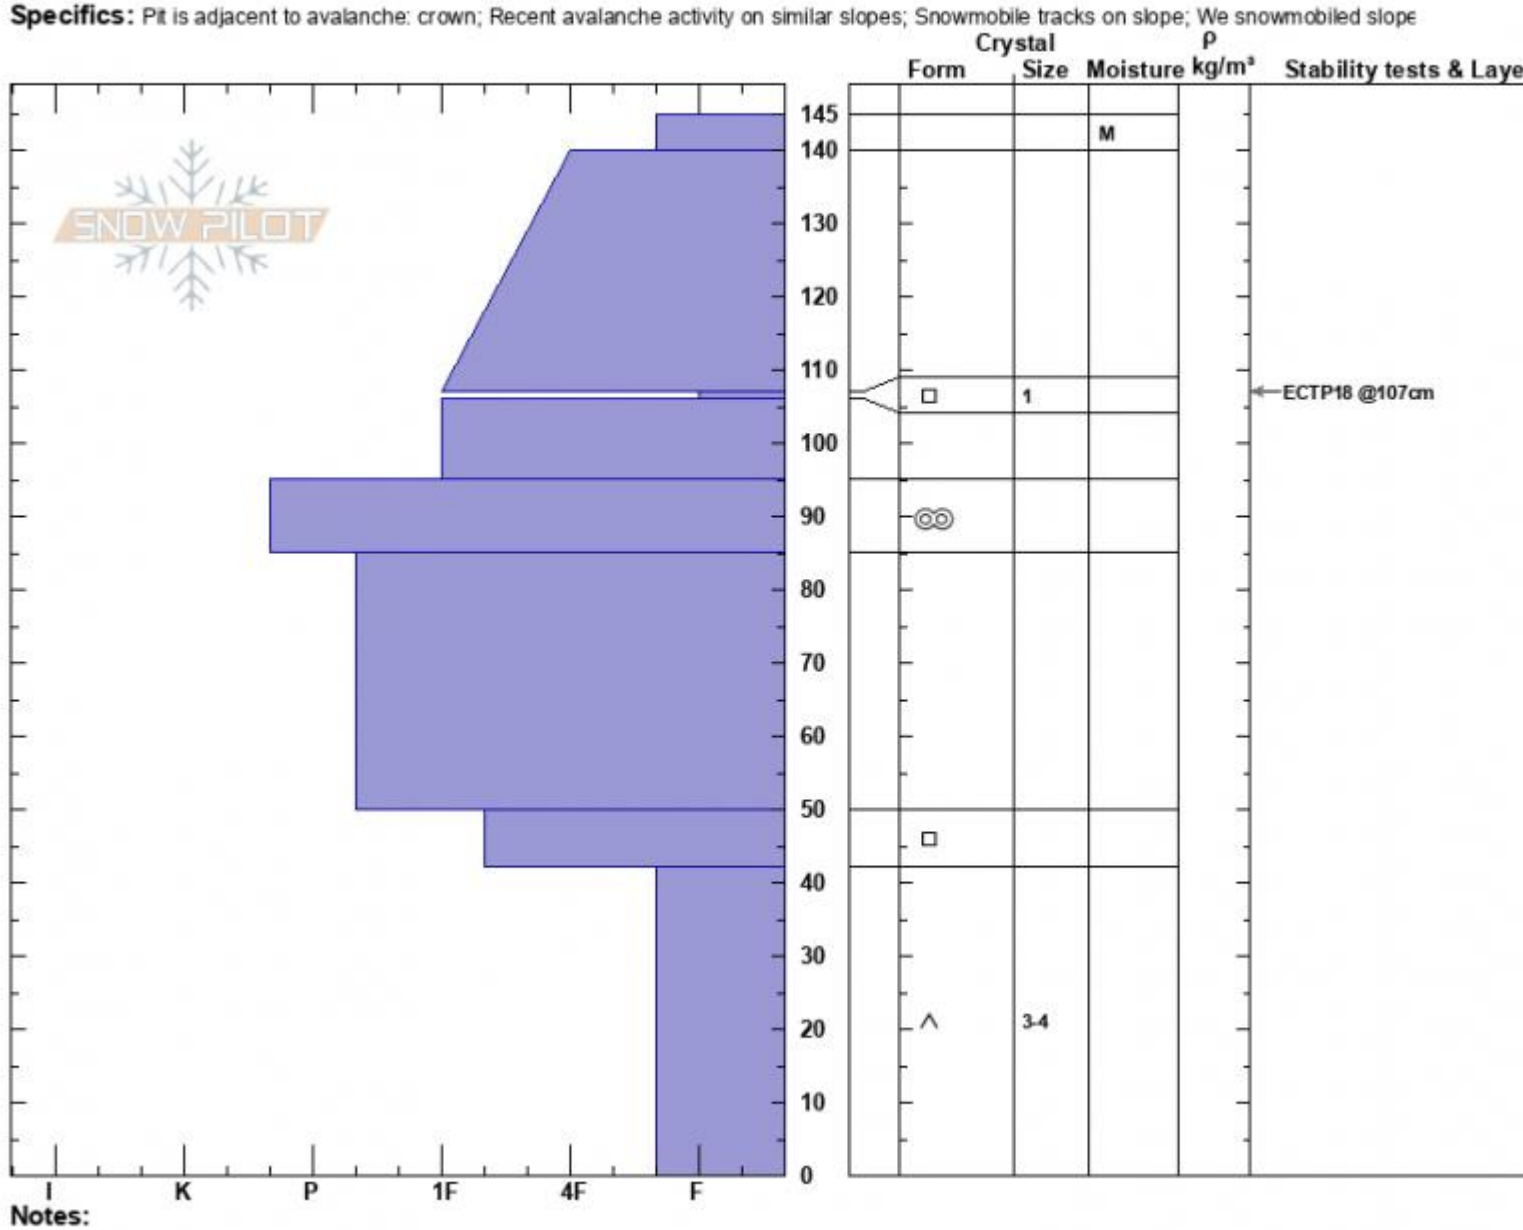

Targhee Creek  
 Lionhead Range  
 MT  
 Elevation: 9600 ft  
 Aspect: 75°  
 Specifics: Pit is adjacent to avalanche: crown; Recent avalanche activity on similar slopes; Snowmobile tracks on slope; We snowmobiled slope

Ian Hoyer  
 04/02/2024 - 12:00pm  
 Co-ord: 44.75039N, -111.39098W  
 Slope Angle: 31°  
 Wind Loading: no

Stability: Fair  
 Air Temperature:  
 Sky Cover: CLR  
 Precipitation: NO  
 Wind: Calm

HS:145  
 PF:30  
 Layer Notes: 107-106cm:Problematic layer

Advisory Region  
 Lionhead Range  
 Longitude  
 -111.32W  
 Latitude  
 44.71N

**Avalanche Details:** [Snowmo triggered small slide at Lionhead](#)  
 Lionhead Range, 2024-04-02