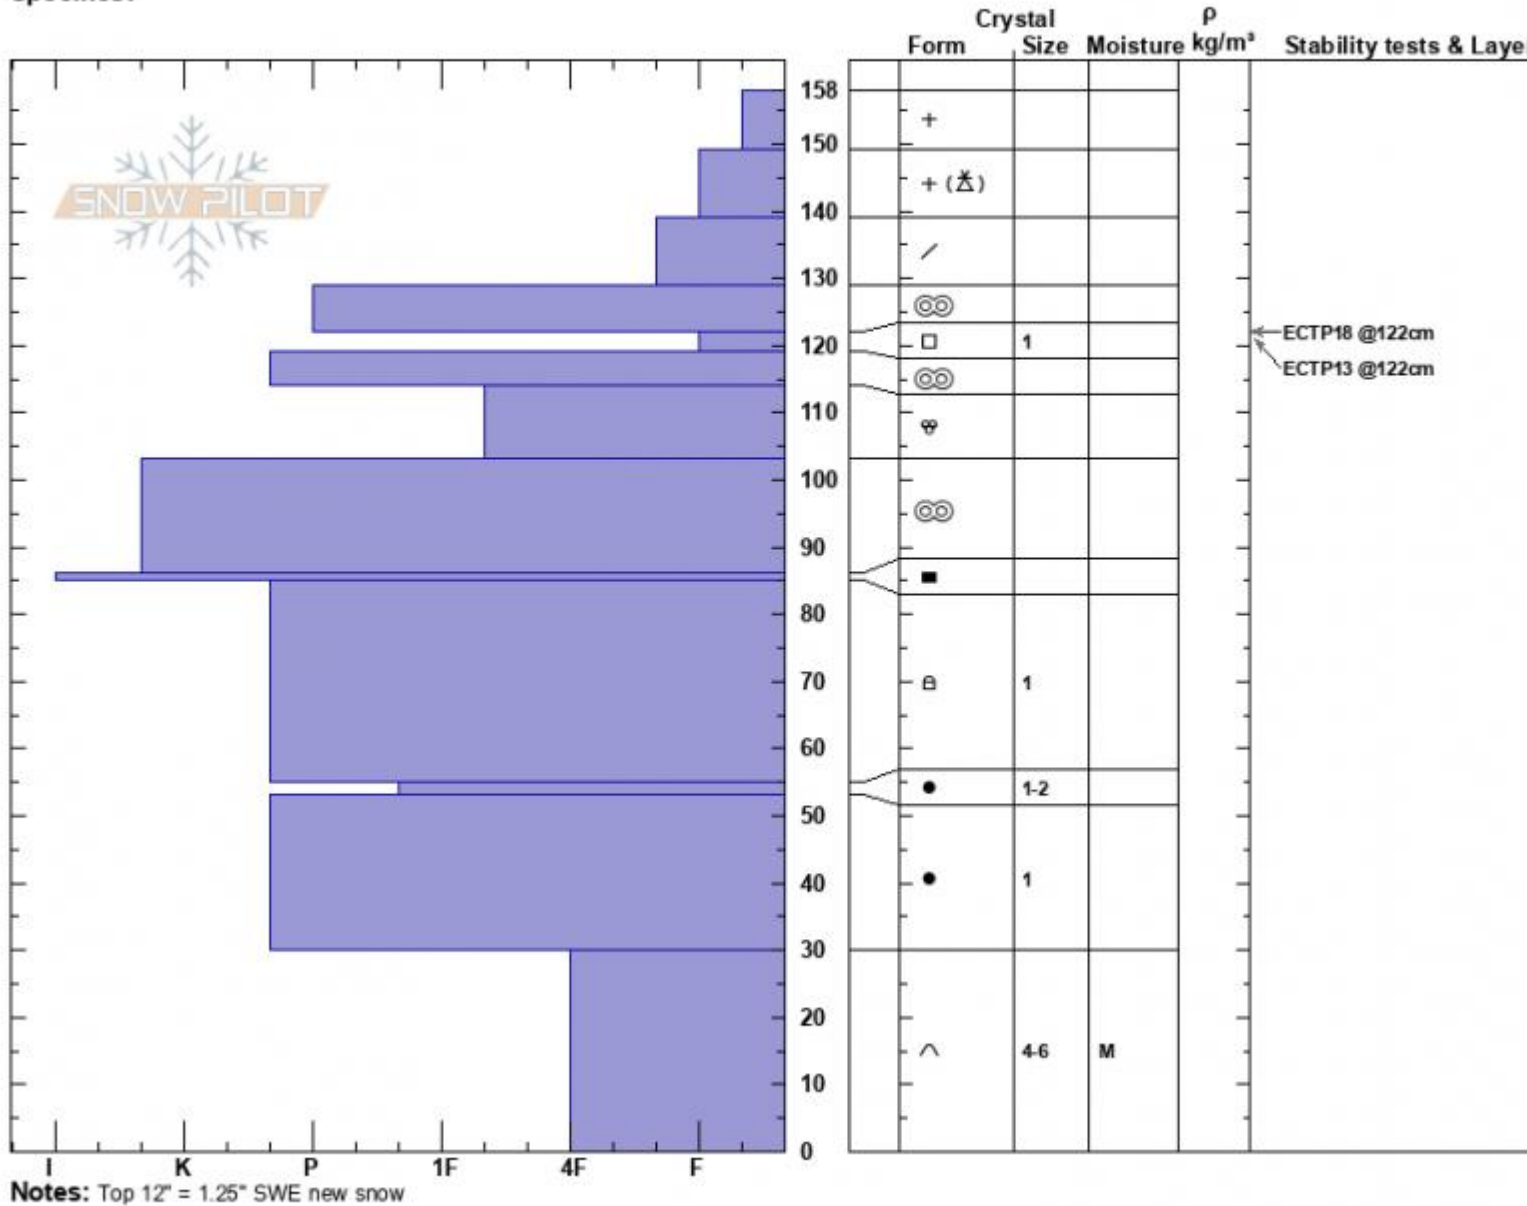

Lightning Crk, T Fork
 Madison Range-S
 MT
 Elevation: 8775 ft
 Aspect: 240°
 Specifics:

Alex Marienthal
 03/29/2024 - 12:15pm
 Co-ord: 44.97662N, -111.35970W
 Slope Angle: 30°
 Wind Loading: no

Stability: Fair
 Air Temperature: -2.5°C
 Sky Cover: BKN
 Precipitation: S-1
 Wind: Calm

HS:158
 Layer Notes:
 122-119cm:Problematic layer

Advisory Region
 Southern Madison
 Longitude
 -111.27W
 Latitude
 45.06N
 Southern Madison, 2024-03-29