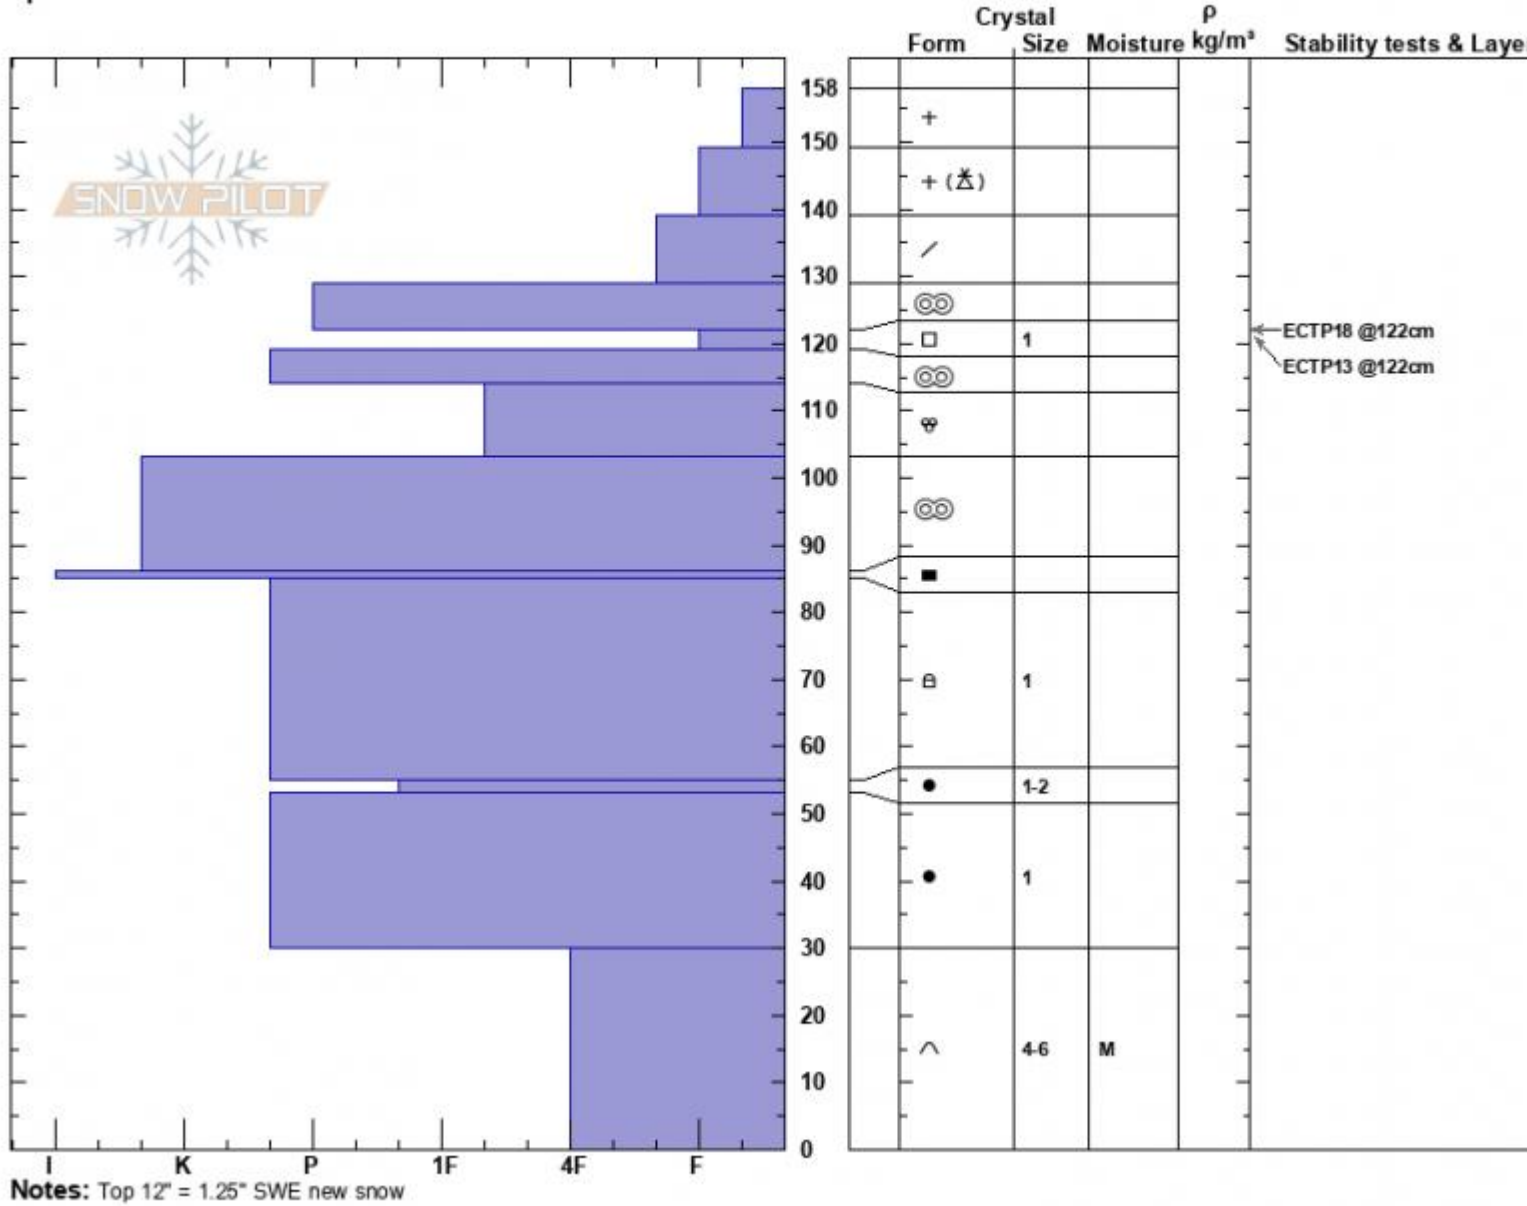

Lightning Crk, T Fork  
 Madison Range-S  
 MT  
 Elevation: 8775 ft  
 Aspect: 240°  
 Specifics:

Alex Marienthal  
 03/29/2024 - 12:15pm  
 Co-ord: 44.97662N, -111.35970W  
 Slope Angle: 30°  
 Wind Loading: no

Stability: Fair  
 Air Temperature: -2.5°C  
 Sky Cover: BKN  
 Precipitation: S-1  
 Wind: Calm

HS:158  
 Layer Notes:  
 122-119cm:Problematic layer

Advisory Region  
 Southern Madison  
 Longitude  
 -111.27W  
 Latitude  
 45.06N  
 Southern Madison, 2024-03-29