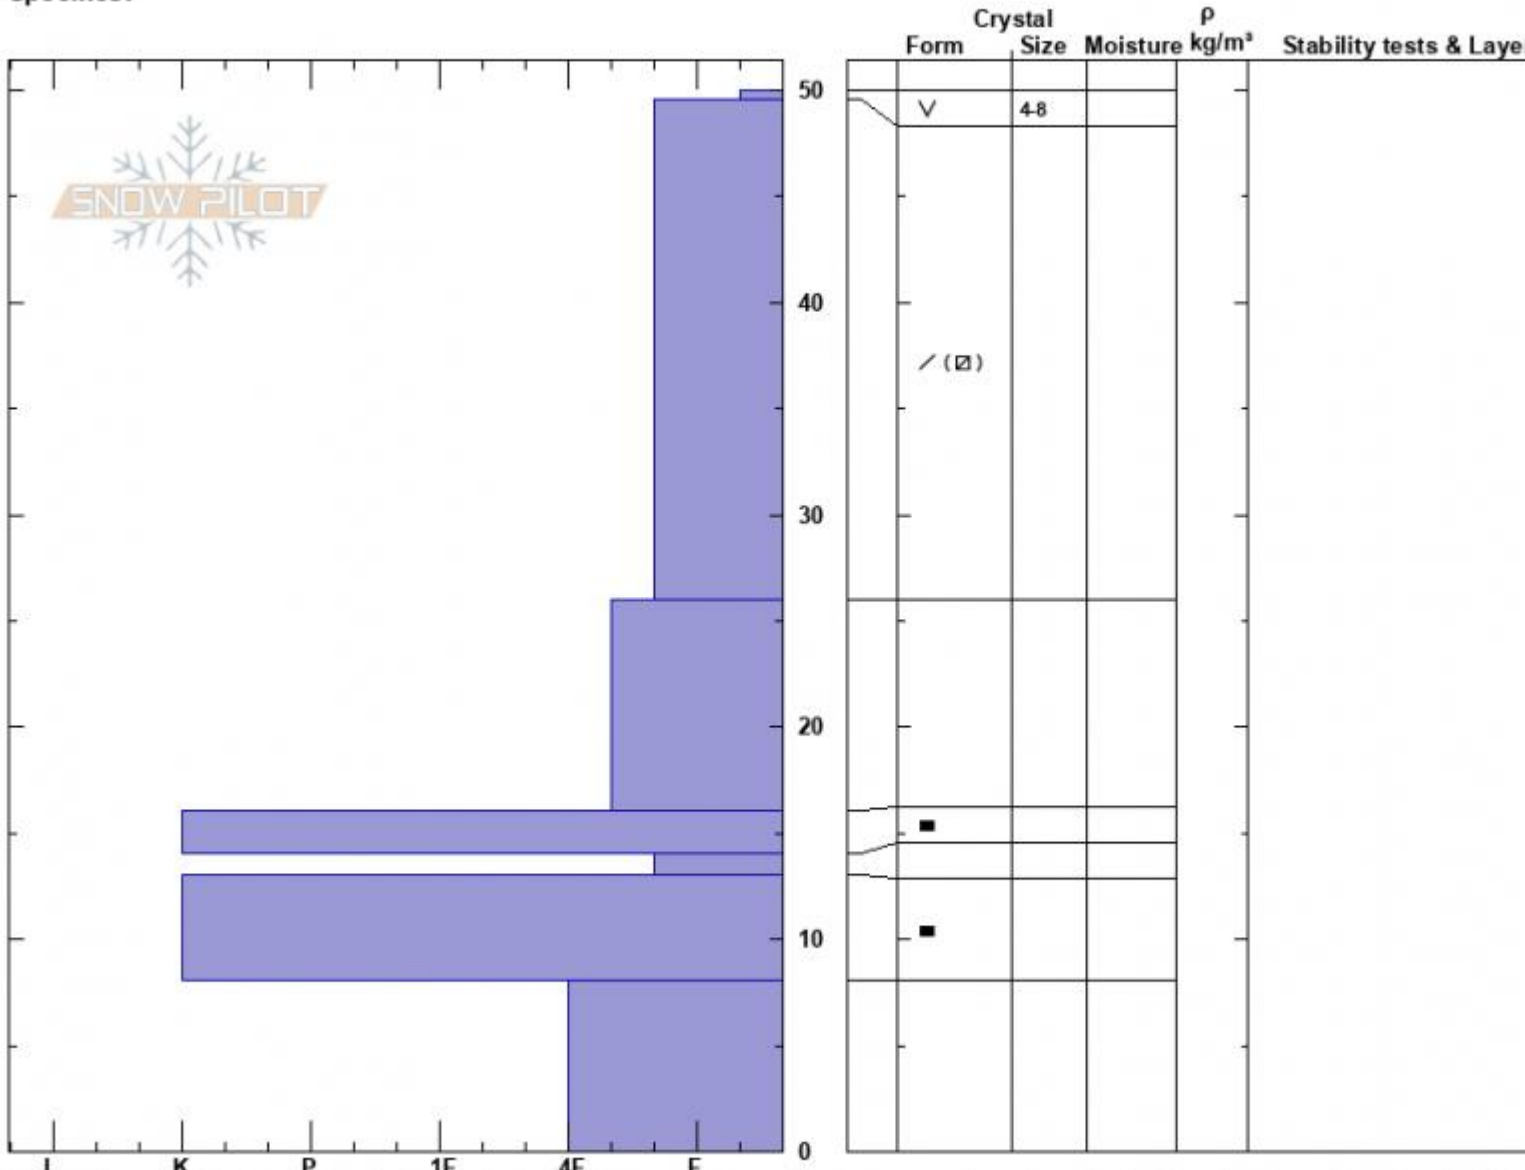

Black Canyon  
 Henry Lake Mtns  
 ID  
 Elevation: 8000 ft  
 Aspect: 40°  
 Specifics:

Mark Staples  
 11/10/2024 - 11:00am  
 Co-ord: 44.46263N, -111.10152W  
 Slope Angle: 35°  
 Wind Loading:

Stability: Very Good  
 Air Temperature:  
 Sky Cover: BKN  
 Precipitation: NO  
 Wind:

HS:50  
 PF:37  
 Layer Notes:  
 49.5-26cm: Problematic layer

Notes: New snow from the first week of November has settled some but is also faceting some on the surface. Surface hoar development is a clear sign that been quite cold under clear skies. It is faceting some. Snow on sunny south aspects is damp.

Snow profile at head of Black Canyon

Advisory Region  
 Island Park  
 Longitude  
 -111.14W

Latitude

44.48N

Island Park, 2024-11-10