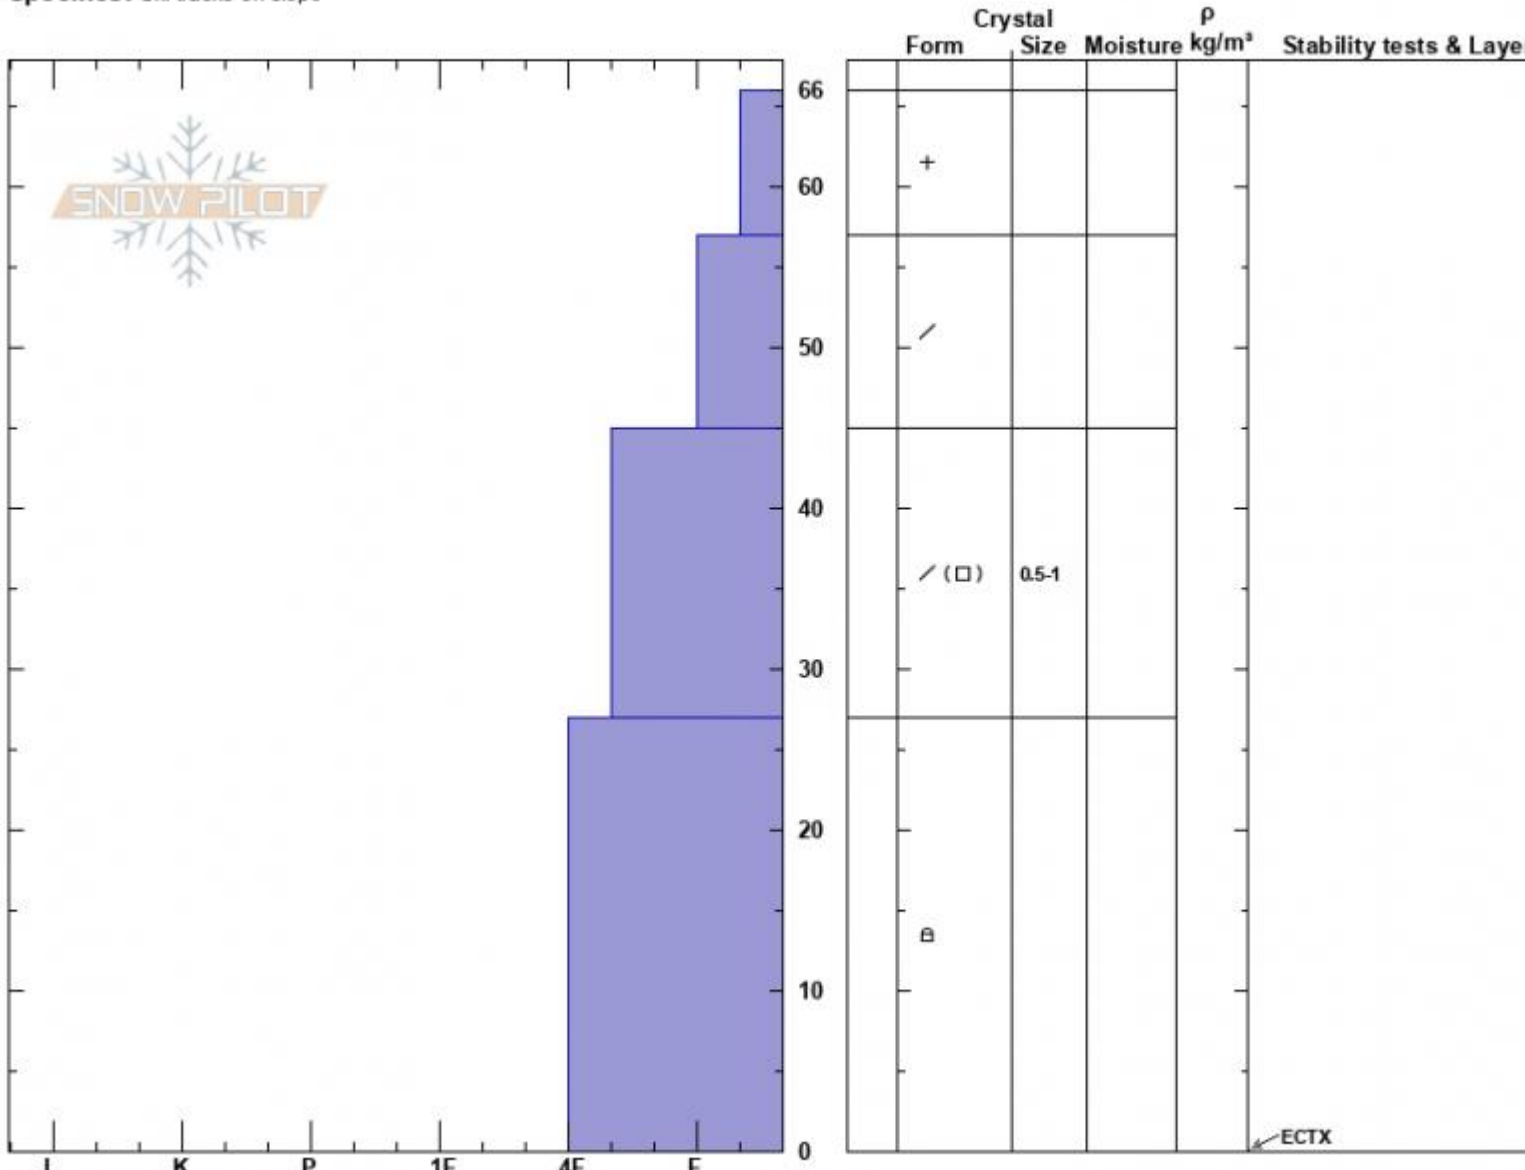

1st Finger  
 Bridger Range  
 MT  
 Elevation: 7900 ft  
 Aspect: 10°  
 Specifics: Ski tracks on slope

Ian Hoyer  
 11/19/2024 - 11:00am  
 Co-ord: 45.80649N, -110.92661W  
 Slope Angle: 37°  
 Wind Loading: no

Stability: Fair  
 Air Temperature:  
 Sky Cover: OVC  
 Precipitation: S1  
 Wind: Calm

HS:66  
 PF:66  
 Layer Notes:

Notes: Found a very similar snowpack 100 ft away around the corner on an East aspect.

Advisory Region  
 Bridger Range  
 Longitude  
 -110.92W  
 Latitude  
 45.82N  
 Bridger Range, 2024-11-19