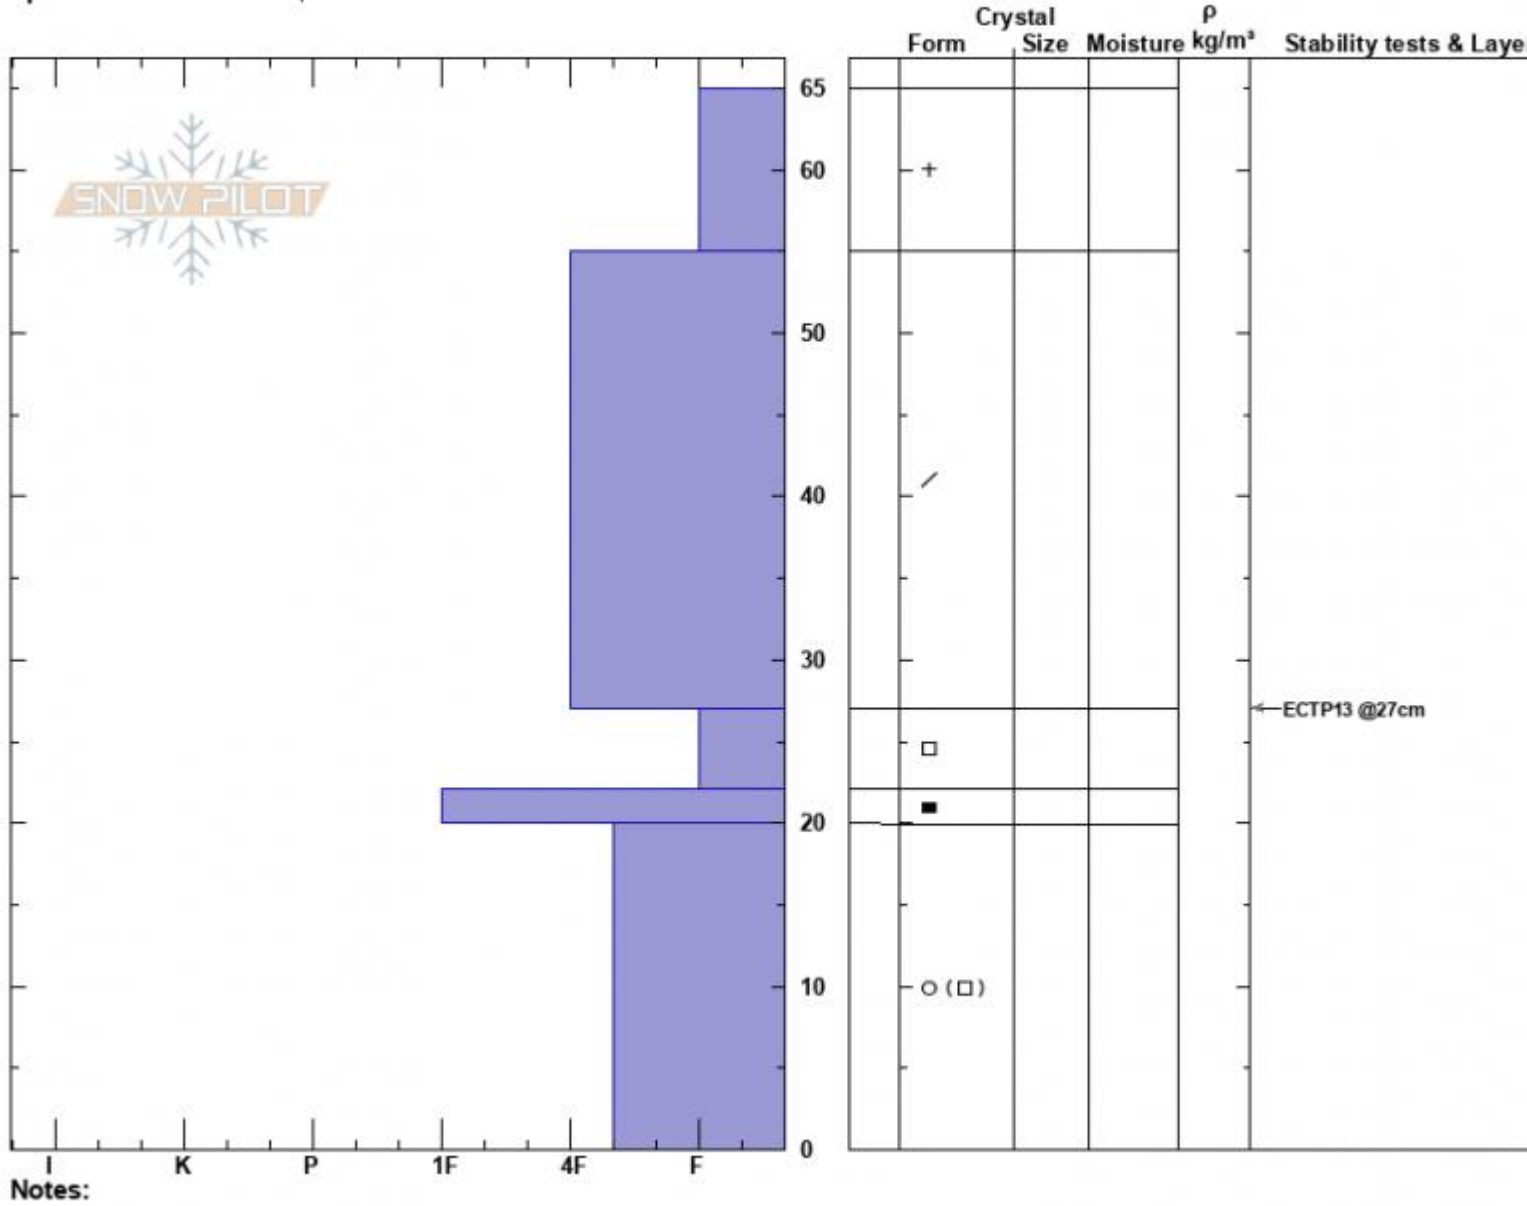

Bear Basin
 Madison Range-N
 MT
 Elevation: 8600 ft
 Aspect: 80°
 Specifics: Ski tracks on slope

Spencer Jonas
 11/26/2024 - 1:45pm
 Co-ord: 45.32334N, -111.37699W
 Slope Angle: 31°
 Wind Loading:

Stability:
 Air Temperature:
 Sky Cover: OVC
 Precipitation: S-1
 Wind: Calm

HS:65 Layer Notes:

Advisory Region
 Northern Madison
 Longitude
 -111.38W
 Latitude
 45.35N
 Northern Madison, 2024-11-26