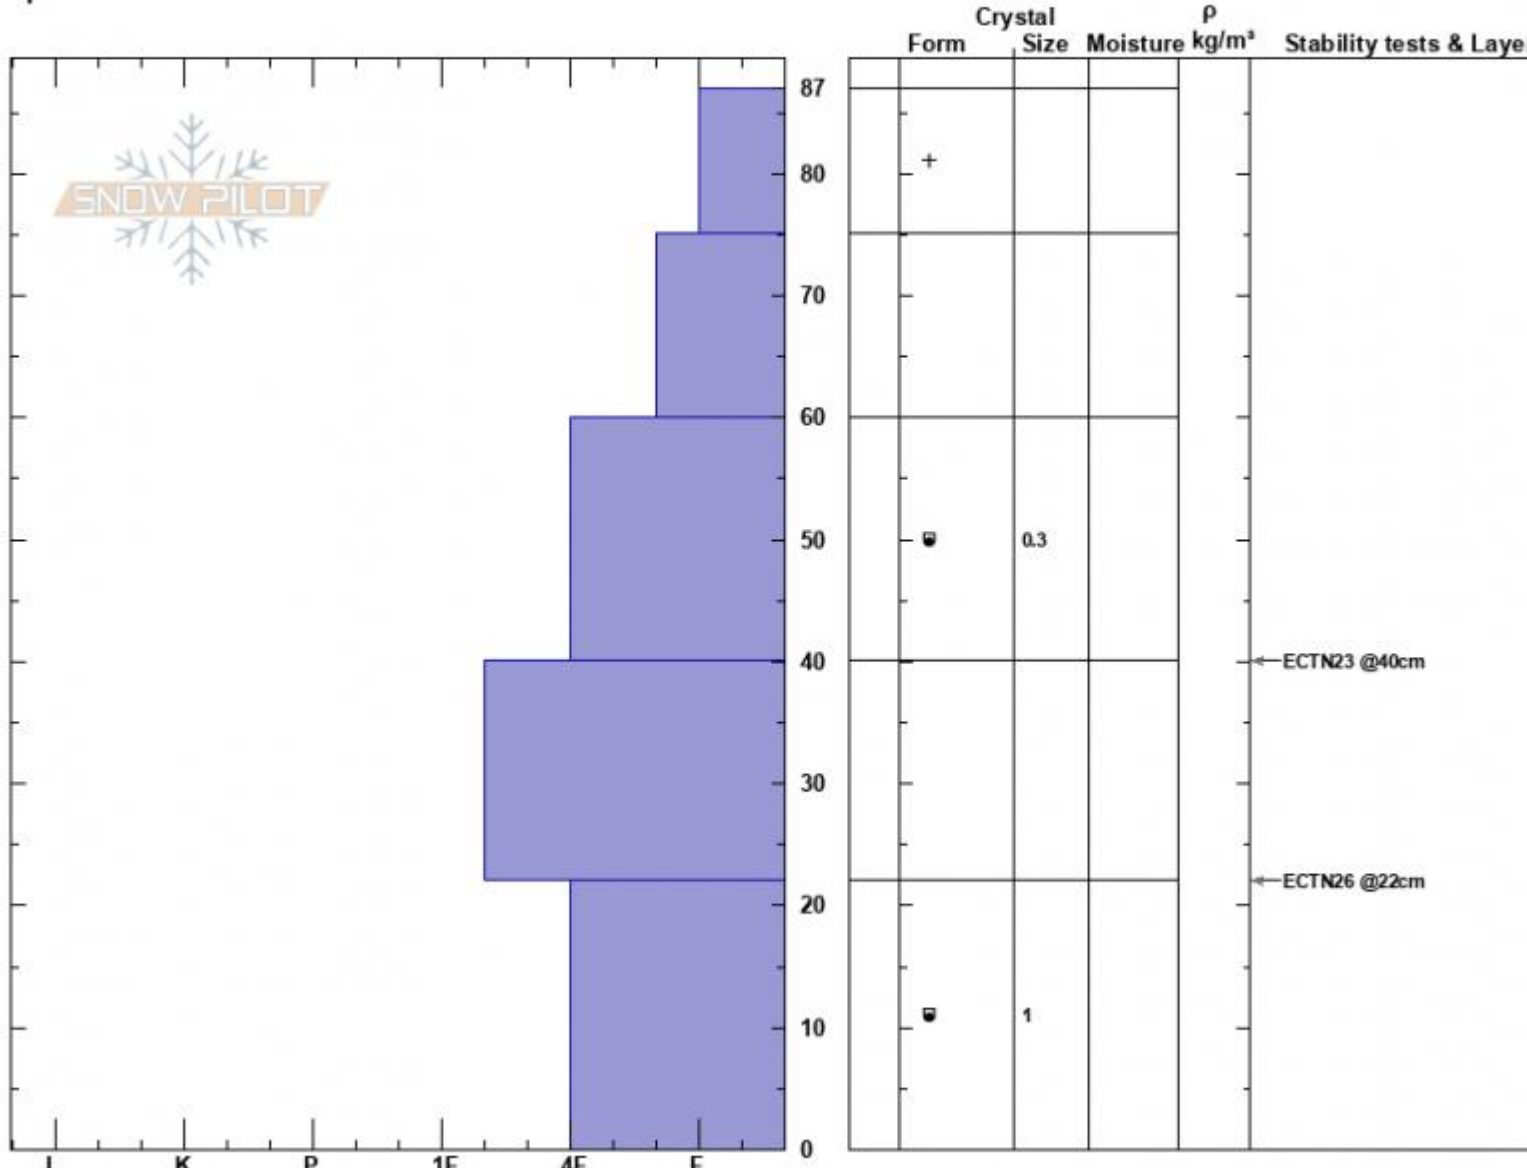

Cabin Creek N  
 Madison Range-S  
 MT  
 Elevation: 9052 ft  
 Aspect: 315°  
 Specifics:

Mark Staples  
 11/27/2024 - 11:00am  
 Co-ord: 44.88165N, -111.18568W  
 Slope Angle:  
 Wind Loading:

Stability:  
 Air Temperature:  
 Sky Cover: FEW  
 Precipitation:  
 Wind:

HS:87  
 Layer Notes:  
 60-40cm: Problematic layer

Notes: Very cold in the shade. Hard to appreciate how cold it is in the mountains with clear skies right now. I expect to see a very different snowpack when I likely not be stronger

N facing profile Cabin Creek

Advisory Region  
 Southern Madison

Longitude

-111.23W

Latitude

44.89N

Southern Madison, 2024-11-27