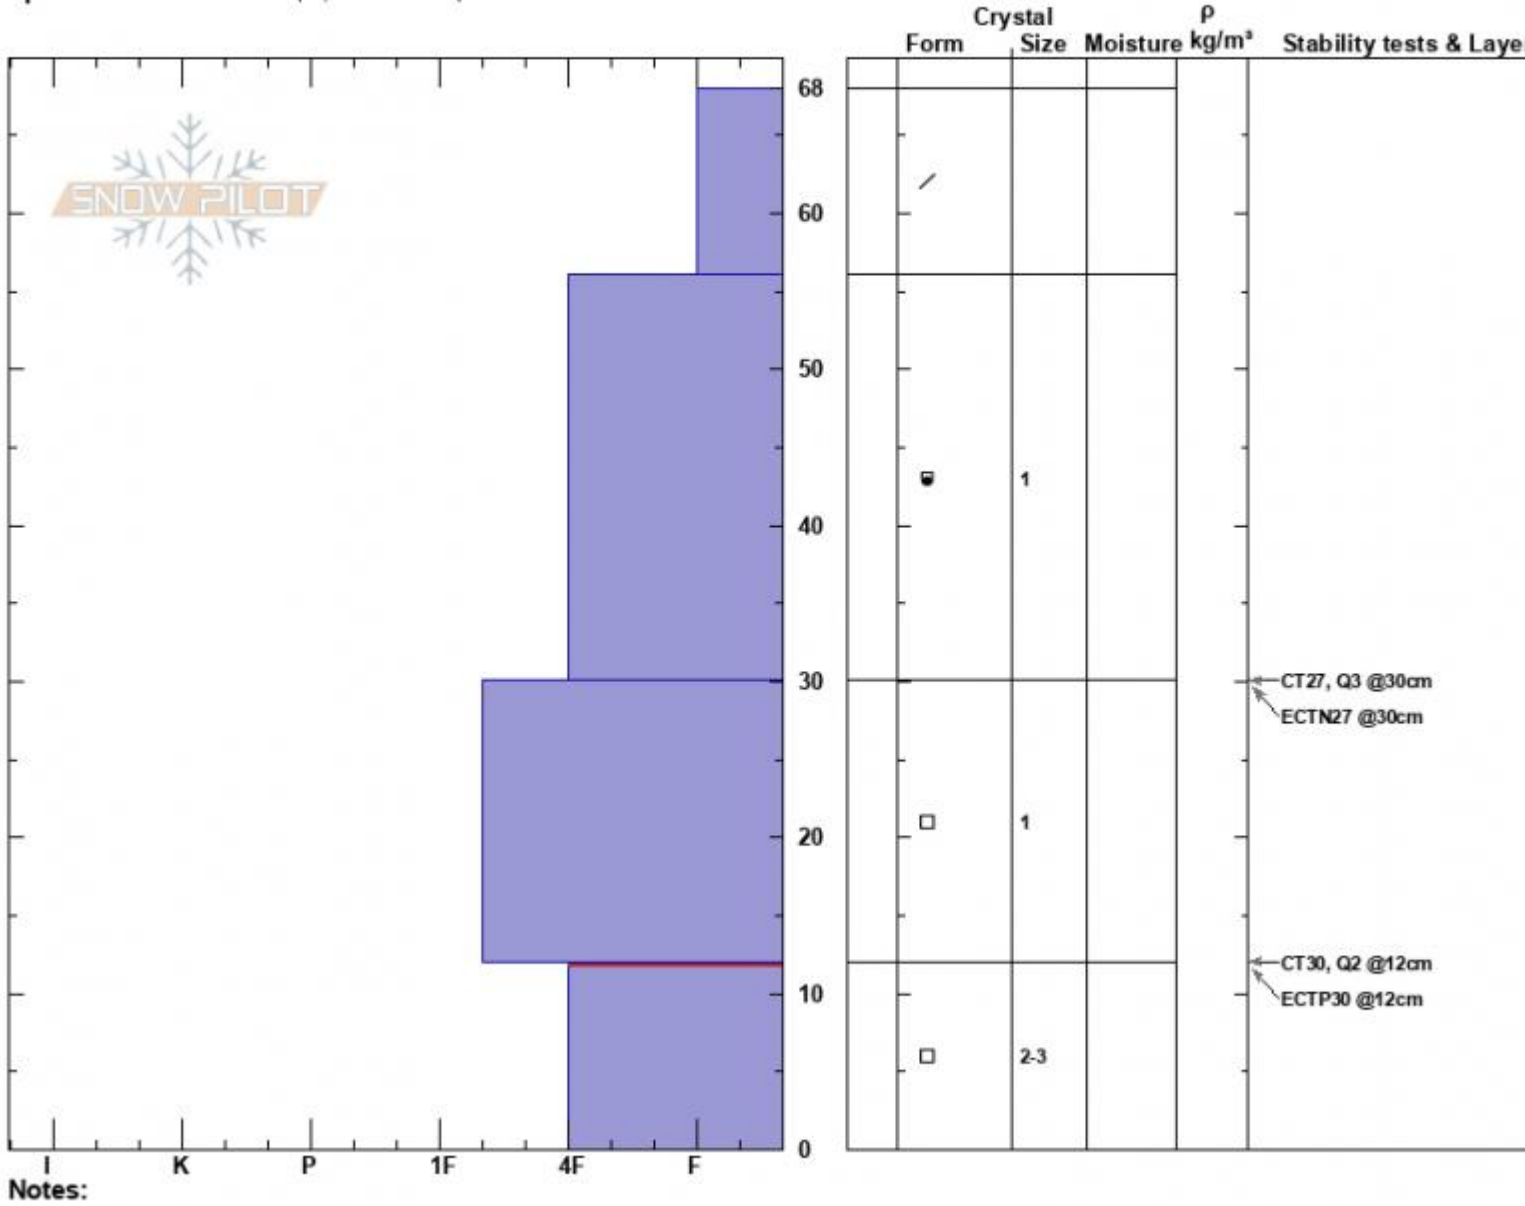

Spanky's Profile
 Madison Range-N
 MT
 Elevation: 9240 ft
 Aspect: 60°
 Specifics: Ski tracks on slope; We skied slope

Dave Zinn
 12/01/2024 - 12:00pm
 Co-ord: 45.32441N, -111.38145W
 Slope Angle: 32°
 Wind Loading: no

Stability: Good
 Air Temperature:
 Sky Cover: BKN
 Precipitation: NO
 Wind: Calm

HS:68
 PF:60
 Layer Notes:
 12-0cm: Problematic layer

Advisory Region
 Northern Madison
 Longitude
 -111.38W
 Latitude
 45.35N
 Northern Madison, 2024-12-01